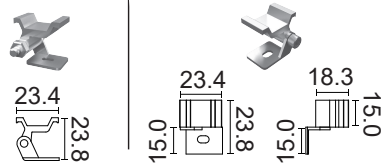

LED WALL WASHER. OLE SLIM

OLE SLIM			
Color	RGB	W	W
Power	12W	12W	12W
Control	DMX	DMX	-
Weight	1.2kg	1.2kg	1.2kg
Carton	1020x300x230mm (16 pcs per carton-18.3kg/carton)		

Protection : IP65
Input Voltage : DC24V
Beam Angle : 25°x45°/Customize
Material : Aluminium Housing
Optical Lens : Tempered Glass

Accessories

OLE SLIM-RGB

LED 48PCS Red620nm-6°800mcd
 DC24V Green520nm-6°1200mcd
 12W Blue465nm-6°430mmd
 DMX RGB

Light Intensity : 390.9 cd
V: 0°/36° **H:** 0°/47°

Distribution Curve Flux

Illumination Icon

OLE SLIM-W

LED 48PCS Red620nm-6°800mcd
 DC24V Green520nm-6°1200mcd
 12W Blue465nm-6°430mmd
 DMX W

Light Intensity : 390.9 cd
V: 0°/36° **H:** 0°/47°

Distribution Curve Flux

Illumination Icon

OLE SLIM-W

LED 48PCS Red620nm-6°800mcd
 DC24V Green520nm-6°1200mcd
 12W Blue465nm-6°430mmd
 W