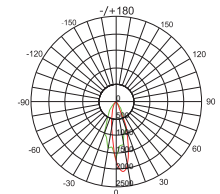

LED WALL WASHER. OLE SLIM

OLE SLIM			
Color	RGB	W	W
Power	12W	12W	12W
Control	DMX	DMX	-
Weight	1.2kg	1.2kg	1.2kg
Carton	1020x300x230mm (16 pcs per carton-18.3kg/carton)		

Protection : IP65
Input Voltage : DC24V
Beam Angle : 25°x45°/Customize
Material : Aluminium Housing
Optical Lens : Tempered Glass

Accessories

OLE SLIM-RGB

LED 48PCS Red620nm-6°800mcd
 DC24V Green520nm-6°1200mcd
 12W Blue465nm-6°430mmd
 DMX RGB

Light Intensity : 390.9 cd
V: 0°/36° **H:** 0°/47°

Distribution Curve Flux

Illumination Icon

OLE SLIM-W

LED 48PCS Red620nm-6°800mcd
 DC24V Green520nm-6°1200mcd
 12W Blue465nm-6°430mmd
 DMX W

Light Intensity : 390.9 cd
V: 0°/36° **H:** 0°/47°

Distribution Curve Flux

Illumination Icon

OLE SLIM-W

LED 48PCS Red620nm-6°800mcd
 DC24V Green520nm-6°1200mcd
 12W Blue465nm-6°430mmd
 W

Light Intensity : 2034 cd
V: 0°/26° **H:** 0°/41°

Distribution Curve Flux

Illumination Icon

We reserve the right to make technical and design changes.

www.oversealighting.com

OVERSEA LIGHTING & ELECTRIC (M) SDN BHD
 Lot 6595, Jalan KPB12B, Kawasan Industri Kampung Baru Balakong,
 43300 Seri Kembangan, Selangor Darul Ehsan, Malaysia.
 Tel : (603) 8964 1878, 8964 1888, 8964 1899
 Fax : (603) 8964 1868
 Email : info@oversealighting.com