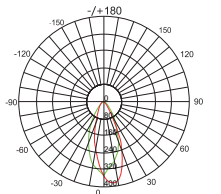

LED WALL WASHER. OLE SLIM

OLE SLIM			
Color	RGB	W	W
Power	12W	12W	12W
Control	DMX	DMX	-
Weight	1.2kg	1.2kg	1.2kg
Carton	1020x300x230mm (16 pcs per carton-18.3kg/carton)		

Protection : IP65
Input Voltage : DC24V
Beam Angle : 25°x45°/Customize
Material : Aluminium Housing
Optical Lens : Tempered Glass

Accessories

OLE SLIM-RGB

LED 48PCS Red620nm-6°800mcd
 DC24V Green520nm-6°1200mcd
 12W Blue465nm-6°430mmd
 DMX RGB

Light Intensity : 390.9 cd
V: 0°/36° **H:** 0°/47°

Distribution Curve Flux

Illumination Icon

OLE SLIM-W

LED 48PCS Red620nm-6°800mcd
 DC24V Green520nm-6°1200mcd
 12W Blue465nm-6°430mmd
 DMX W

Light Intensity : 390.9 cd
V: 0°/36° **H:** 0°/47°

Distribution Curve Flux

Illumination Icon

OLE SLIM-W

LED 48PCS Red620nm-6°800mcd
 DC24V Green520nm-6°1200mcd
 12W Blue465nm-6°430mmd
 W

Light Intensity : 2034 cd
V: 0°/26° **H:** 0°/41°

Distribution Curve Flux

Illumination Icon

We reserve the right to make technical and design changes.

www.oversealighting.com

OVERSEA LIGHTING & ELECTRIC (M) SDN BHD
 Lot 6595, Jalan KPB12B, Kawasan Industri Kampung Baru Balakong,
 43300 Seri Kembangan, Selangor Darul Ehsan, Malaysia.
 Tel : (603) 8964 1878, 8964 1888, 8964 1899
 Fax : (603) 8964 1868
 Email : info@oversealighting.com