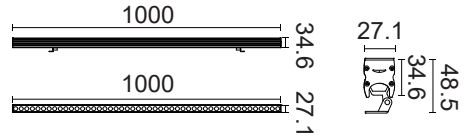

LED WALL WASHER. OLE SLIM

OLE SLIM			
Color	RGB	W	W
Power	12W	12W	12W
Control	DMX	DMX	-
Weight	1.2kg	1.2kg	1.2kg
Carton	1020x300x230mm (16 pcs per carton-18.3kg/carton)		

Protection : IP65
Input Voltage : DC24V
Beam Angle : 25°x45°/Customize
Material : Aluminium Housing
Optical Lens : Tempered Glass

Accessories

OLE SLIM-RGB

LED 48PCS Red620nm-6°800mcd
 DC24V Green520nm-6°1200mcd
 12W Blue465nm-6°430mmd
 DMX RGB

Light Intensity : 390.9 cd
V: 0°/36° **H:** 0°/47°

Distribution Curve Flux

Illumination Icon

OLE SLIM-W

LED 48PCS Red620nm-6°800mcd
 DC24V Green520nm-6°1200mcd
 12W Blue465nm-6°430mmd
 DMX W

Light Intensity : 390.9 cd
V: 0°/36° **H:** 0°/47°

Distribution Curve Flux

Illumination Icon

OLE SLIM-W

LED 48PCS Red620nm-6°800mcd
 DC24V Green520nm-6°1200mcd
 12W Blue465nm-6°430mmd
 W