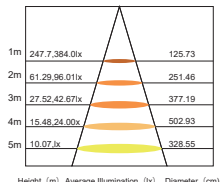

LED WALL WASHER. OLE SLIM

OLE SLIM			
Color	RGB	W	W
Power	12W	12W	12W
Control	DMX	DMX	-
Weight	1.2kg	1.2kg	1.2kg
Carton	1020x300x230mm (16 pcs per carton-18.3kg/carton)		

Protection : IP65
Input Voltage : DC24V
Beam Angle : 25°x45°/Customize
Material : Aluminium Housing
Optical Lens : Tempered Glass

Accessories

OLE SLIM-RGB

LED 48PCS Red620nm-6°800mcd
 DC24V Green520nm-6°1200mcd
 12W Blue465nm-6°430mmd
 DMX RGB

Light Intensity : 390.9 cd
V: 0°/36° **H:** 0°/47°

Distribution Curve Flux

Illumination Icon

OLE SLIM-W

LED 48PCS Red620nm-6°800mcd
 DC24V Green520nm-6°1200mcd
 12W Blue465nm-6°430mmd
 DMX W

Light Intensity : 390.9 cd
V: 0°/36° **H:** 0°/47°

Distribution Curve Flux

Illumination Icon

OLE SLIM-W

LED 48PCS Red620nm-6°800mcd
 DC24V Green520nm-6°1200mcd
 12W Blue465nm-6°430mmd
 W