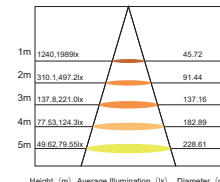

LED WALL WASHER. OLE SLIM

OLE SLIM			
Color	RGB	W	W
Power	12W	12W	12W
Control	DMX	DMX	-
Weight	1.2kg	1.2kg	1.2kg
Carton	1020x300x230mm (16 pcs per carton-18.3kg/carton)		

Protection : IP65
Input Voltage : DC24V
Beam Angle : 25°x45°/Customize
Material : Aluminium Housing
Optical Lens : Tempered Glass

Accessories

OLE SLIM-RGB

LED 48PCS Red620nm-6°800mcd
 DC24V Green520nm-6°1200mcd
 12W Blue465nm-6°430mmd
 DMX RGB

Light Intensity : 390.9 cd
V: 0°/36° **H:** 0°/47°

Distribution Curve Flux

Illumination Icon

OLE SLIM-W

LED 48PCS Red620nm-6°800mcd
 DC24V Green520nm-6°1200mcd
 12W Blue465nm-6°430mmd
 DMX W

Light Intensity : 390.9 cd
V: 0°/36° **H:** 0°/47°

Distribution Curve Flux

Illumination Icon

OLE SLIM-W

LED 48PCS Red620nm-6°800mcd
 DC24V Green520nm-6°1200mcd
 12W Blue465nm-6°430mmd
 W

Light Intensity : 2034 cd
V: 0°/26° **H:** 0°/41°

Distribution Curve Flux

Illumination Icon

We reserve the right to make technical and design changes.

www.oversealighting.com

OVERSEA LIGHTING & ELECTRIC (M) SDN BHD
 Lot 6595, Jalan KPB12B, Kawasan Industri Kampung Baru Balakong,
 43300 Seri Kembangan, Selangor Darul Ehsan, Malaysia.
 Tel : (603) 8964 1878, 8964 1888, 8964 1899
 Fax : (603) 8964 1868
 Email : info@oversealighting.com