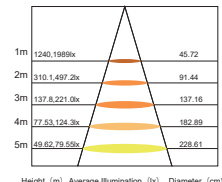

LED WALL WASHER. OLE SLIM

OLE SLIM			
Color	RGB	W	W
Power	12W	12W	12W
Control	DMX	DMX	-
Weight	1.2kg	1.2kg	1.2kg
Carton	1020x300x230mm (16 pcs per carton-18.3kg/carton)		

Protection : IP65
Input Voltage : DC24V
Beam Angle : 25°x45°/Customize
Material : Aluminium Housing
Optical Lens : Tempered Glass

Accessories

OLE SLIM-RGB

LED 48PCS Red620nm-6°800mcd
 DC24V Green520nm-6°1200mcd
 12W Blue465nm-6°430mmd
 DMX RGB

Light Intensity : 390.9 cd
V: 0°/36° **H:** 0°/47°

Distribution Curve Flux

Illumination Icon

OLE SLIM-W

LED 48PCS Red620nm-6°800mcd
 DC24V Green520nm-6°1200mcd
 12W Blue465nm-6°430mmd
 DMX W

Light Intensity : 390.9 cd
V: 0°/36° **H:** 0°/47°

Distribution Curve Flux

Illumination Icon

OLE SLIM-W

LED 48PCS Red620nm-6°800mcd
 DC24V Green520nm-6°1200mcd
 12W Blue465nm-6°430mmd
 W

Light Intensity : 2034 cd
V: 0°/26° **H:** 0°/41°

Distribution Curve Flux

Illumination Icon

We reserve the right to make technical and design changes.

www.oversealighting.com

OVERSEA LIGHTING & ELECTRIC (M) SDN BHD
 Lot 6595, Jalan KPB12B, Kawasan Industri Kampung Baru Balakong,
 43300 Seri Kembangan, Selangor Darul Ehsan, Malaysia.
 Tel : (603) 8964 1878, 8964 1888, 8964 1899
 Fax : (603) 8964 1868
 Email : info@oversealighting.com