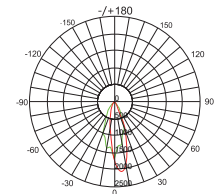

LED WALL WASHER. OLE SLIM

OLE SLIM			
Color	RGB	W	W
Power	12W	12W	12W
Control	DMX	DMX	-
Weight	1.2kg	1.2kg	1.2kg
Carton	1020x300x230mm (16 pcs per carton-18.3kg/carton)		

Protection : IP65
Input Voltage : DC24V
Beam Angle : 25°x45°/Customize
Material : Aluminium Housing
Optical Lens : Tempered Glass

Accessories

OLE SLIM-RGB

LED 48PCS Red620nm-6°800mcd
 DC24V Green520nm-6°1200mcd
 12W Blue465nm-6°430mmd
 DMX RGB

Light Intensity : 390.9 cd
V: 0°/36° **H:** 0°/47°

Distribution Curve Flux

Illumination Icon

OLE SLIM-W

LED 48PCS Red620nm-6°800mcd
 DC24V Green520nm-6°1200mcd
 12W Blue465nm-6°430mmd
 DMX W

Light Intensity : 390.9 cd
V: 0°/36° **H:** 0°/47°

Distribution Curve Flux

Illumination Icon

OLE SLIM-W

LED 48PCS Red620nm-6°800mcd
 DC24V Green520nm-6°1200mcd
 12W Blue465nm-6°430mmd
 W

Light Intensity : 2034 cd
V: 0°/26° **H:** 0°/41°

Distribution Curve Flux

Illumination Icon

We reserve the right to make technical and design changes.

www.oversealighting.com

OVERSEA LIGHTING & ELECTRIC (M) SDN BHD
 Lot 6595, Jalan KPB12B, Kawasan Industri Kampung Baru Balakong,
 43300 Seri Kembangan, Selangor Darul Ehsan, Malaysia.
 Tel : (603) 8964 1878, 8964 1888, 8964 1899
 Fax : (603) 8964 1868
 Email : info@oversealighting.com