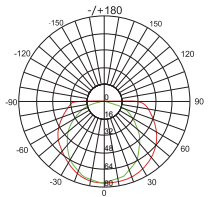

LED LINEAR LIGHT. OLE D28

OLE D28				
Color	RGB	W	RGBW	W
Power	12W	12W	16W	12W
Control	DMX	DMX	DMX	-
Weight	0.8kg	0.8kg	0.8kg	0.8kg
Carton	1015x200x200mm (18 pcs per carton-12kg/carton)			

Protection : IP65
Input Voltage : DC24V
Beam Angle : 120°
Material : Aluminium Housing
Cover : PC

Accessories

OLE D28-RGB

LED 48PCS Red620nm-6*800mcd
 DC24V Green520nm-6*1200mcd
 12W Blue465nm-6*430mmd
 DMX RGB

Light Intensity : 76.38 cd
V 0°/160° — **H 0°/108°** —

Distribution Curve Flux

Illumination Icon

OLE D28-W

LED 48PCS Red620nm-6*800mcd
 DC24V Green520nm-6*1200mcd
 12W Blue465nm-6*430mmd
 DMX W

Light Intensity : 279.2 cd
V 0°/153° — **H 0°/110°** —

Distribution Curve Flux

Illumination Icon

OLE D28-RGBW

LED 60PCS Red620nm-6*800mcd
 DC24V Green520nm-6*1200mcd
 12W Blue465nm-6*430mmd
 DMX RGBW

Light Intensity : 103.8 cd
V 0°/157° — **H 0°/115°** —

Distribution Curve Flux

Illumination Icon

OLE D28-W

LED 48PCS Red620nm-6*800mcd
 DC24V Green520nm-6*1200mcd
 12W Blue465nm-6*430mmd
 DMX W