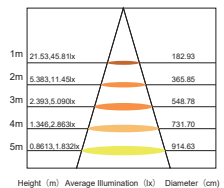

LED LINEAR LIGHT. OLE D28

OLE D28				
Color	RGB	W	RGBW	W
Power	12W	12W	16W	12W
Control	DMX	DMX	DMX	-
Weight	0.8kg	0.8kg	0.8kg	0.8kg
Carton	1015x200x200mm (18 pcs per carton-12kg/carton)			

Protection : IP65
Input Voltage : DC24V
Beam Angle : 120°
Material : Aluminium Housing
Cover : PC

OLE D28-W

LED 48PCS Red620nm-6*800mcd
 DC24V Green520nm-6*1200mcd
 12W Blue465nm-6*430mmd
 DMX W

Light Intensity : 279.2 cd
V 0°/153° — **H 0°/110°** —

Distribution Curve Flux

Illumination Icon

OLE D28-RGBW

LED 60PCS Red620nm-6*800mcd
 DC24V Green520nm-6*1200mcd
 12W Blue465nm-6*430mmd
 DMX RGBW

Light Intensity : 103.8 cd
V 0°/157° — **H 0°/115°** —

Distribution Curve Flux

Illumination Icon

OLE D28-W

LED 48PCS Red620nm-6*800mcd
 DC24V Green520nm-6*1200mcd
 12W Blue465nm-6*430mmd
 DMX W

Light Intensity : 279.2 cd
V 0°/153° — **H 0°/110°** —

Distribution Curve Flux

Illumination Icon

We reserve the right to make technical and design changes.

www.oversealighting.com

OVERSEA LIGHTING & ELECTRIC (M) SDN BHD