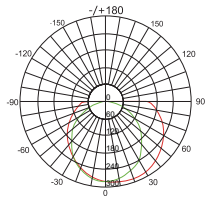

Accessories

OLE D28-RGB

LED 48PCS Red620nm-6*800mcd
 DC24V Green520nm-6*1200mcd
 12W Blue465nm-6*430mmd
 DMX RGB

Light Intensity : 76.38 cd
V 0°/160° — **H 0°/108°** —

Distribution Curve Flux

Illumination Icon

OLE D28-W

LED 48PCS Red620nm-6*800mcd
 DC24V Green520nm-6*1200mcd
 12W Blue465nm-6*430mmd
 DMX W

Light Intensity : 279.2 cd
V 0°/153° — **H 0°/110°** —

Distribution Curve Flux

Illumination Icon

OLE D28-RGBW

LED 60PCS Red620nm-6*800mcd
 DC24V Green520nm-6*1200mcd
 12W Blue465nm-6*430mmd
 DMX RGBW

Light Intensity : 103.8 cd
V 0°/157° — **H 0°/115°** —

Distribution Curve Flux

Illumination Icon

OLE D28-W

LED 48PCS Red620nm-6*800mcd
 DC24V Green520nm-6*1200mcd
 12W Blue465nm-6*430mmd
 DMX W

Light Intensity : 279.2 cd
V 0°/153° — **H 0°/110°** —

Distribution Curve Flux

Illumination Icon

We reserve the right to make technical and design changes.

www.oversealighting.com

OVERSEA LIGHTING & ELECTRIC (M) SDN BHD