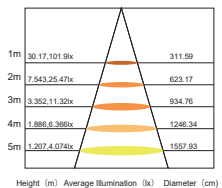

LED LINEAR LIGHT. OLE D28

OLE D28				
Color	RGB	W	RGBW	W
Power	12W	12W	16W	12W
Control	DMX	DMX	DMX	-
Weight	0.8kg	0.8kg	0.8kg	0.8kg
Carton	1015x200x200mm (18 pcs per carton-12kg/carton)			

Protection : IP65
Input Voltage : DC24V
Beam Angle : 120°
Material : Aluminium Housing
Cover : PC

Accessories

OLE D28-RGB

LED 48PCS Red620nm-6*800mcd
 DC24V Green520nm-6*1200mcd
 12W Blue465nm-6*430mmd
 DMX RGB

Light Intensity : 76.38 cd
V 0°/160° — **H 0°/108°** —

Distribution Curve Flux

Illumination Icon

OLE D28-W

LED 48PCS Red620nm-6*800mcd
 DC24V Green520nm-6*1200mcd
 12W Blue465nm-6*430mmd
 DMX W

Light Intensity : 279.2 cd
V 0°/153° — **H 0°/110°** —

Distribution Curve Flux

Illumination Icon

OLE D28-RGBW

LED 60PCS Red620nm-6*800mcd
 DC24V Green520nm-6*1200mcd
 12W Blue465nm-6*430mmd
 DMX RGBW

Light Intensity : 103.8 cd
V 0°/157° — **H 0°/115°** —

Distribution Curve Flux

Illumination Icon

OLE D28-W

LED 48PCS Red620nm-6*800mcd
 DC24V Green520nm-6*1200mcd
 12W Blue465nm-6*430mmd
 DMX W