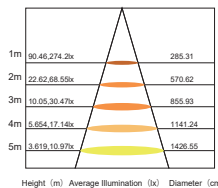

LED LINEAR LIGHT. OLE D28

OLE D28				
Color	RGB	W	RGBW	W
Power	12W	12W	16W	12W
Control	DMX	DMX	DMX	-
Weight	0.8kg	0.8kg	0.8kg	0.8kg
Carton	1015x200x200mm (18 pcs per carton-12kg/carton)			

Protection : IP65
Input Voltage : DC24V
Beam Angle : 120°
Material : Aluminium Housing
Cover : PC

Accessories

OLE D28-RGB

LED 48PCS Red620nm-6*800mcd
 DC24V Green520nm-6*1200mcd
 12W Blue465nm-6*430mmd
 DMX RGB

Light Intensity : 76.38 cd
V 0°/160° — **H 0°/108°** —

Distribution Curve Flux

Illumination Icon

OLE D28-W

LED 48PCS Red620nm-6*800mcd
 DC24V Green520nm-6*1200mcd
 12W Blue465nm-6*430mmd
 DMX W

Light Intensity : 279.2 cd
V 0°/153° — **H 0°/110°** —

Distribution Curve Flux

Illumination Icon

OLE D28-RGBW

LED 60PCS Red620nm-6*800mcd
 DC24V Green520nm-6*1200mcd
 12W Blue465nm-6*430mmd
 DMX RGBW

Light Intensity : 103.8 cd
V 0°/157° — **H 0°/115°** —

Distribution Curve Flux

Illumination Icon

OLE D28-W

LED 48PCS Red620nm-6*800mcd
 DC24V Green520nm-6*1200mcd
 12W Blue465nm-6*430mmd
 DMX W