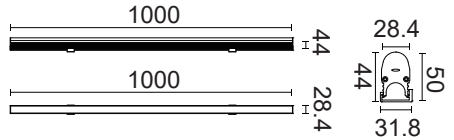

LED LINEAR LIGHT. OLE D28

OLE D28				
Color	RGB	W	RGBW	W
Power	12W	12W	16W	12W
Control	DMX	DMX	DMX	-
Weight	0.8kg	0.8kg	0.8kg	0.8kg
Carton	1015x200x200mm (18 pcs per carton-12kg/carton)			

Protection : IP65
Input Voltage : DC24V
Beam Angle : 120°
Material : Aluminium Housing
Cover : PC

Accessories

OLE D28-RGB

LED 48PCS Red620nm-6*800mcd
 DC24V Green520nm-6*1200mcd
 12W Blue465nm-6*430mmd
 DMX RGB

Light Intensity : 76.38 cd
V 0°/160° — **H 0°/108°** —

Distribution Curve Flux

Illumination Icon

OLE D28-W

LED 48PCS Red620nm-6*800mcd
 DC24V Green520nm-6*1200mcd
 12W Blue465nm-6*430mmd
 DMX W

Light Intensity : 279.2 cd
V 0°/153° — **H 0°/110°** —

Distribution Curve Flux

Illumination Icon

OLE D28-RGBW

LED 60PCS Red620nm-6*800mcd
 DC24V Green520nm-6*1200mcd
 12W Blue465nm-6*430mmd
 DMX RGBW

Light Intensity : 103.8 cd
V 0°/157° — **H 0°/115°** —

Distribution Curve Flux

Illumination Icon

OLE D28-W

LED 48PCS Red620nm-6*800mcd
 DC24V Green520nm-6*1200mcd
 12W Blue465nm-6*430mmd
 DMX W