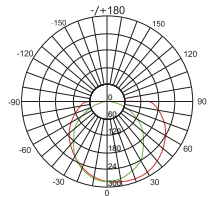

LED LINEAR LIGHT. OLE D28

OLE D28				
Color	RGB	W	RGBW	W
Power	12W	12W	16W	12W
Control	DMX	DMX	DMX	-
Weight	0.8kg	0.8kg	0.8kg	0.8kg
Carton	1015x200x200mm (18 pcs per carton-12kg/carton)			

Protection : IP65
Input Voltage : DC24V
Beam Angle : 120°
Material : Aluminium Housing
Cover : PC

Accessories

OLE D28-RGB

LED 48PCS Red620nm-6*800mcd
 DC24V Green520nm-6*1200mcd
 12W Blue465nm-6*430mmd
 DMX RGB

Light Intensity : 76.38 cd
V 0°/160° — **H 0°/108°** —

Distribution Curve Flux

Illumination Icon

OLE D28-W

LED 48PCS Red620nm-6*800mcd
 DC24V Green520nm-6*1200mcd
 12W Blue465nm-6*430mmd
 DMX W

Light Intensity : 279.2 cd
V 0°/153° — **H 0°/110°** —

Distribution Curve Flux

Illumination Icon

OLE D28-RGBW

LED 60PCS Red620nm-6*800mcd
 DC24V Green520nm-6*1200mcd
 12W Blue465nm-6*430mmd
 DMX RGBW

Light Intensity : 103.8 cd
V 0°/157° — **H 0°/115°** —

Distribution Curve Flux

Illumination Icon

OLE D28-W

LED 48PCS Red620nm-6*800mcd
 DC24V Green520nm-6*1200mcd
 12W Blue465nm-6*430mmd
 DMX W