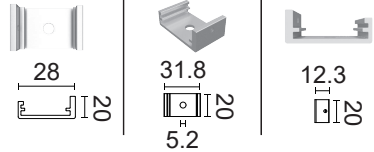

LED LINEAR LIGHT. OLE D28

OLE D28				
Color	RGB	W	RGBW	W
Power	12W	12W	16W	12W
Control	DMX	DMX	DMX	-
Weight	0.8kg	0.8kg	0.8kg	0.8kg
Carton	1015x200x200mm (18 pcs per carton-12kg/carton)			

Protection : IP65
Input Voltage : DC24V
Beam Angle : 120°
Material : Aluminium Housing
Cover : PC

Accessories

OLE D28-RGB

LED 48PCS Red620nm-6*800mcd
 DC24V Green520nm-6*1200mcd
 12W Blue465nm-6*430mmd
 DMX RGB

Light Intensity : 76.38 cd
V 0°/160° — **H 0°/108°** —

Distribution Curve Flux

Illumination Icon

OLE D28-W

LED 48PCS Red620nm-6*800mcd
 DC24V Green520nm-6*1200mcd
 12W Blue465nm-6*430mmd
 DMX W

Light Intensity : 279.2 cd
V 0°/153° — **H 0°/110°** —

Distribution Curve Flux

Illumination Icon

OLE D28-RGBW