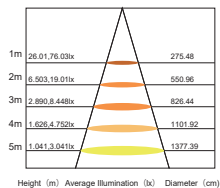

LED LINEAR LIGHT. OLE D28

OLE D28				
Color	RGB	W	RGBW	W
Power	12W	12W	16W	12W
Control	DMX	DMX	DMX	-
Weight	0.8kg	0.8kg	0.8kg	0.8kg
Carton	1015x200x200mm (18 pcs per carton-12kg/carton)			

Protection : IP65
Input Voltage : DC24V
Beam Angle : 120°
Material : Aluminium Housing
Cover : PC

Accessories

OLE D28-RGB

LED 48PCS Red620nm-6*800mcd
 DC24V Green520nm-6*1200mcd
 12W Blue465nm-6*430mmd
 DMX RGB

Light Intensity : 76.38 cd
V 0°/160° — **H 0°/108°** —

Distribution Curve Flux

Illumination Icon

OLE D28-W

LED 48PCS Red620nm-6*800mcd
 DC24V Green520nm-6*1200mcd
 12W Blue465nm-6*430mmd
 DMX W

Light Intensity : 279.2 cd
V 0°/153° — **H 0°/110°** —

Distribution Curve Flux

Illumination Icon

OLE D28-RGBW

LED 60PCS Red620nm-6*800mcd
 DC24V Green520nm-6*1200mcd
 12W Blue465nm-6*430mmd
 DMX RGBW

Light Intensity : 103.8 cd
V 0°/157° — **H 0°/115°** —

Distribution Curve Flux

Illumination Icon

OLE D28-W

LED 48PCS Red620nm-6*800mcd
 DC24V Green520nm-6*1200mcd
 12W Blue465nm-6*430mmd
 DMX W