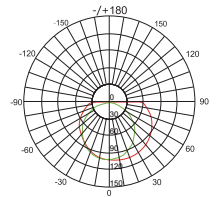

LED LINEAR LIGHT. OLE D28

OLE D28				
Color	RGB	W	RGBW	W
Power	12W	12W	16W	12W
Control	DMX	DMX	DMX	-
Weight	0.8kg	0.8kg	0.8kg	0.8kg
Carton	1015x200x200mm (18 pcs per carton-12kg/carton)			

Protection : IP65
Input Voltage : DC24V
Beam Angle : 120°
Material : Aluminium Housing
Cover : PC

Accessories

OLE D28-RGB

LED 48PCS Red620nm-6*800mcd
 DC24V Green520nm-6*1200mcd
 12W Blue465nm-6*430mmd
 DMX RGB

Light Intensity : 76.38 cd
V 0°/160° — **H 0°/108°** —

Distribution Curve Flux

Illumination Icon

OLE D28-W

LED 48PCS Red620nm-6*800mcd
 DC24V Green520nm-6*1200mcd
 12W Blue465nm-6*430mmd
 DMX W

Light Intensity : 279.2 cd
V 0°/153° — **H 0°/110°** —

Distribution Curve Flux

Illumination Icon

OLE D28-RGBW

LED 60PCS Red620nm-6*800mcd
 DC24V Green520nm-6*1200mcd
 12W Blue465nm-6*430mmd
 DMX RGBW

Light Intensity : 103.8 cd
V 0°/157° — **H 0°/115°** —

Distribution Curve Flux

Illumination Icon

OLE D28-W

LED 48PCS Red620nm-6*800mcd
 DC24V Green520nm-6*1200mcd
 12W Blue465nm-6*430mmd
 DMX W