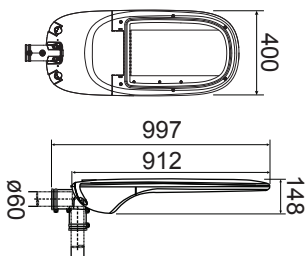

LED STREET LANTERN. OLE LED FUTURE MAXI

| OLE LED FUTURE MAXI | | | | | |
|---------------------|---------------|--------|-----------------------------------|--|--|
| Power | Input Current | Weight | CCT | Efficacy | Lumen |
| LED 180W (80 LEDs) | 0.78A | 12kg | <3500K 4000K 5000K 6000K | 125 lm/W 126 lm/W 126 lm/W 127 lm/W | 22500 lm 22600 lm 22700 lm 22800 lm |
| LED 180W (160 LEDs) | 0.78A | 12kg | <3500K 4000K 5000K 6000K | 128 lm/W 129 lm/W 129 lm/W 129 lm/W | 23000 lm 23200 lm 23300 lm 23300 lm |
| LED 240W (100 LEDs) | 1.04A | 12kg | <3500K 4000K 5000K 6000K | 122 lm/W 123 lm/W 124 lm/W 124 lm/W | 29300 lm 29520 lm 29760 lm 29760 lm |
| LED 240W (160 LEDs) | 1.04A | 12kg | <3500K 4000K 5000K 6000K | 125 lm/W 126 lm/W 126 lm/W 126 lm/W | 30000 lm 30200 lm 30300 lm 30300 lm |
| LED 300W (160 LEDs) | 1.30A | 12kg | <3500K 4000K 5000K 6000K | 116 lm/W 117 lm/W 118 lm/W 118 lm/W | 34800 lm 35100 lm 35400 lm 35400 lm |

RoHS : 2011/65/EU : EN50581:2012

* CCT & Lumen +-10%.

- Protection : IP66
- Input Voltage : AC240V
- Impact Protection : IK08
- Lumen Maintenance : L90 @ 70,000 hours
- Color Rendering Index (CRI): 70 - 80
- Power Factor : >0.95 at Full Load
- Surge Protection Device : 25kA-10kA
- Carton : 1040x430x179mm (1 pc per carton)
- Material : Injection Die-Cast Aluminium
ADC12 Powder Coated with Surface
Treatment for Outdoor Application
- Application : Applicable Road Width 2 Lanes~
5 Lanes Road (ME1) Main Roads