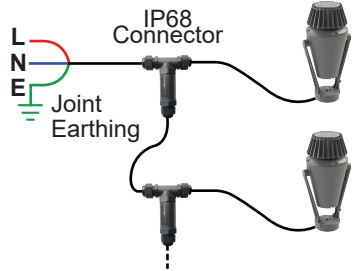

# LED SPOTLIGHT. OLE L-PRO 7248

OLE L-PRO 7248	
Power	LED 55W
Input current	0.23A
Lumen	5500 lm
CCT	2200K~3500K/3500K~4500K/4500K~5500K
Weight	5kg
Carton	225x225x380mm (1 pc per carton-5.5kg/carton)

Protection : IP65  
 Input Voltage : AC240V  
 Material : Die-Cast Aluminium Housing ADC12  
 Reflector : Highly Polished PC, Built-In Constant Current Driver