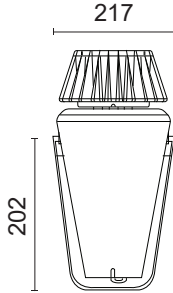

# LED SPOTLIGHT. OLE L-PRO 7248

OLE L-PRO 7248	
Power	LED 55W
Input current	0.23A
Lumen	5500 lm
CCT	2200K~3500K/3500K~4500K/4500K~5500K
Weight	5kg
Carton	225x225x380mm (1 pc per carton-5.5kg/carton)

Protection : IP65  
 Input Voltage : AC240V  
 Material : Die-Cast Aluminium Housing ADC12  
 Reflector : Highly Polished PC, Built-In Constant Current Driver