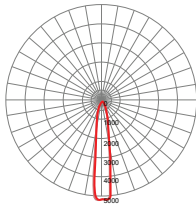

LED SPOTLIGHT. OLE L-PRO 7248

OLE L-PRO 7248	
Power	LED 55W
Input current	0.23A
Lumen	5500 lm
CCT	2200K~3500K/3500K~4500K/4500K~5500K
Weight	5kg
Carton	225x225x380mm (1 pc per carton-5.5kg/carton)

Protection : IP65
Input Voltage : AC240V
Material : Die-Cast Aluminium Housing ADC12
Reflector : Highly Polished PC, Built-In Constant Current Driver

15°

23°

46°

We reserve the right to make technical and design changes.

www.oversealighting.com

OVERSEA LIGHTING & ELECTRIC (M) SDN BHD
Lot 6595, Jalan KPB12B, Kawasan Industri Kampung Baru Balakong,
43300 Seri Kembangan, Selangor Darul Ehsan, Malaysia.
Tel : (603) 8964 1878, 8964 1888, 8964 1899
Fax : (603) 8964 1868
Email : info@oversealighting.com