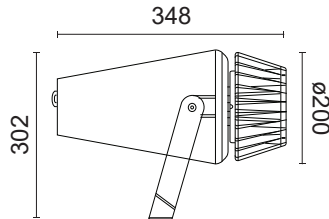

# LED SPOTLIGHT. OLE L-PRO 7248

OLE L-PRO 7248	
Power	LED 55W
Input current	0.23A
Lumen	5500 lm
CCT	2200K~3500K/3500K~4500K/4500K~5500K
Weight	5kg
Carton	225x225x380mm (1 pc per carton-5.5kg/carton)

Protection : IP65  
 Input Voltage : AC240V  
 Material : Die-Cast Aluminium Housing ADC12  
 Reflector : Highly Polished PC, Built-In Constant Current Driver