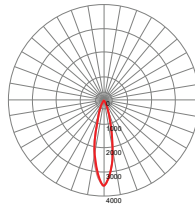

LED SPOTLIGHT. OLE L-PRO 7248

OLE L-PRO 7248	
Power	LED 55W
Input current	0.23A
Lumen	5500 lm
CCT	2200K~3500K/3500K~4500K/4500K~5500K
Weight	5kg
Carton	225x225x380mm (1 pc per carton-5.5kg/carton)

Protection : IP65
Input Voltage : AC240V
Material : Die-Cast Aluminium Housing ADC12
Reflector : Highly Polished PC, Built-In Constant Current Driver

15°

23°

46°

We reserve the right to make technical and design changes.

www.oversealighting.com

OVERSEA LIGHTING & ELECTRIC (M) SDN BHD
Lot 6595, Jalan KPB12B, Kawasan Industri Kampung Baru Balakong,
43300 Seri Kembangan, Selangor Darul Ehsan, Malaysia.
Tel : (603) 8964 1878, 8964 1888, 8964 1899
Fax : (603) 8964 1868
Email : info@oversealighting.com