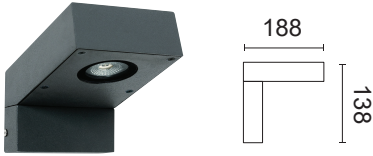

LED SURFACE WALL LIGHT. OLE DHK/OLE DHL

OLE DHK 9082

Power	LED COB 10W
CCT	3000K
Carton	420x420x350mm (12 pcs per carton-16kg/carton)

Protection : IP65
 Input Voltage : AC240V
 Material : Aluminium
 Diffuser : Clear Glass
 Finishing : Dark Grey UV-Proof Powder Coating

OLE DHK 9093

Power	LED COB 10W
CCT	3000K
Carton	690x280x370mm (12 pcs per carton-17kg/carton)

Protection : IP65
 Input Voltage : AC240V
 Material : Aluminium
 Diffuser : Clear Glass
 Finishing : Dark Grey UV-Proof Powder Coating

OLE DHK 9097

Power	LED COB 10W
CCT	3000K
Carton	690x280x370mm (20 pcs per carton-17kg/carton)

Protection : IP65
 Input Voltage : AC240V
 Material : Aluminium
 Diffuser : Clear Glass
 Finishing : Dark Grey UV-Proof Powder Coating

OLE DHL 1671

Power	LED COB 10W
CCT	3000K
Carton	660x300x420mm (20 pcs per carton-17kg/carton)

Protection : IP65
 Input Voltage : AC240V
 Material : Aluminium
 Diffuser : Glass
 Finishing : Dark Grey UV-Proof Powder Coating