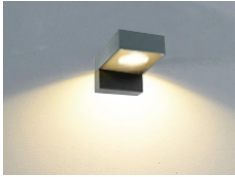

LED SURFACE WALL LIGHT. OLE DHK/OLE DHL

OLE DHK 9082

Power	LED COB 10W
CCT	3000K
Carton	420x420x350mm (12 pcs per carton-16kg/carton)

Protection : IP65
 Input Voltage : AC240V
 Material : Aluminium
 Diffuser : Clear Glass
 Finishing : Dark Grey UV-Proof Powder Coating

OLE DHK 9093

Power	LED COB 10W
CCT	3000K
Carton	690x280x370mm (12 pcs per carton-17kg/carton)

Protection : IP65
 Input Voltage : AC240V
 Material : Aluminium
 Diffuser : Clear Glass
 Finishing : Dark Grey UV-Proof Powder Coating

OLE DHK 9097

Power	LED COB 10W
CCT	3000K
Carton	690x280x370mm (20 pcs per carton-17kg/carton)

Protection : IP65
 Input Voltage : AC240V
 Material : Aluminium
 Diffuser : Clear Glass
 Finishing : Dark Grey UV-Proof Powder Coating