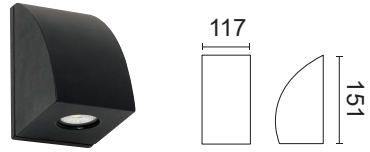

LED SURFACE WALL LIGHT. OLE DHK/OLE DHL

OLE DHK 9082

Power	LED COB 10W
CCT	3000K
Carton	420x420x350mm (12 pcs per carton-16kg/carton)

Protection : IP65
 Input Voltage : AC240V
 Material : Aluminium
 Diffuser : Clear Glass
 Finishing : Dark Grey UV-Proof Powder Coating

OLE DHK 9093

Power	LED COB 10W
CCT	3000K
Carton	690x280x370mm (12 pcs per carton-17kg/carton)

Protection : IP65
 Input Voltage : AC240V
 Material : Aluminium
 Diffuser : Clear Glass
 Finishing : Dark Grey UV-Proof Powder Coating

OLE DHK 9097

Power	LED COB 10W
CCT	3000K
Carton	690x280x370mm (20 pcs per carton-17kg/carton)

Protection : IP65
 Input Voltage : AC240V
 Material : Aluminium
 Diffuser : Clear Glass
 Finishing : Dark Grey UV-Proof Powder Coating