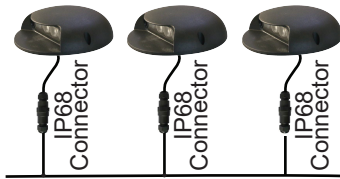

LED SURFACE STEP LIGHT. OLE DH

OLE DH 5241

Power	LED 4W
CCT	3000K/4000K/6000K
Carton	330x560x450mm (30 pcs per carton-18kg/carton)

Protection : IP65
Input Voltage : DC24V
Beam Angle : 15°~90°
Material : UV Powder Coated Die-Cast High Quality Aluminium Body, Glass Diffuser, Silicone Rubber Gasket and Stainless Steel Screws