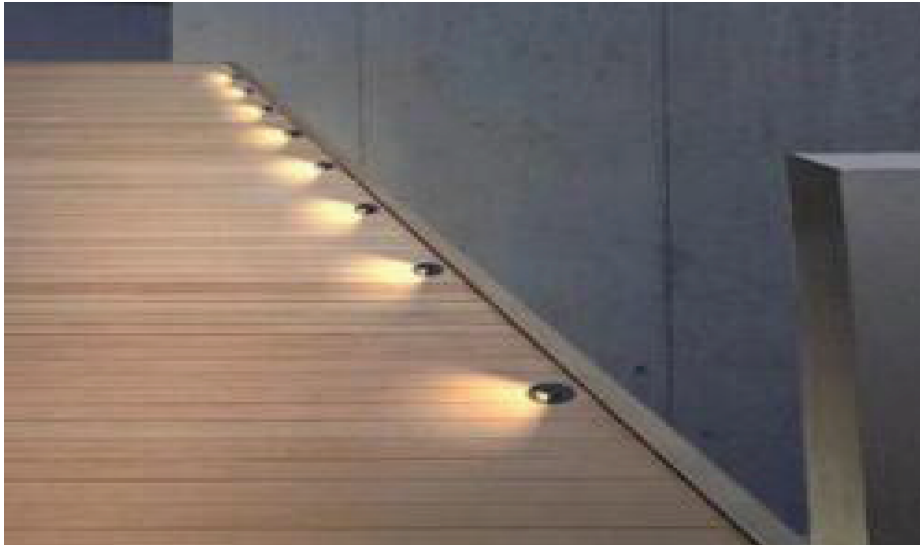

LED SURFACE STEP LIGHT. OLE DH

OLE DH 5241

Power	LED 4W
CCT	3000K/4000K/6000K
Carton	330x560x450mm (30 pcs per carton-18kg/carton)

Protection : IP65
Input Voltage : DC24V
Beam Angle : 15°~90°
Material : UV Powder Coated Die-Cast High Quality Aluminium Body, Glass Diffuser, Silicone Rubber Gasket and Stainless Steel Screws