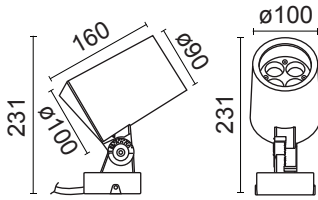

LED SPOTLIGHT. OLE BL D100

OLE BL D100				
Code	OLE BL 0125D100	OLE BL 0604D100A	OLE BL 0603D100	OLE BL 0604D100B
Power	LED 1*25W	LED 6*4W	LED 6*3W	LED 6*4W
LED Brand	CREE 1820 COB	CREE-XP-G2	EPISTAR	EPISTAR
Color	3000K~6000K	3000K~6000K	RGBW 3in1 DMX512	RGBW 4in1 DMX512
Beam Angle	18°/24°/38°/60°	6°/12°/25°/40°/60°	15°/30°/45°/60°	15°/30°/45°/60°
Input Voltage	AC240V/DC24V	AC240V/DC24V	DC24V	DC24V

- Protection : IP66
- Impact Protection : IK08
- Color Rendering Index (CRI) : >80/90
- Material : Die-Cast Aluminium
- Connector : IP68 Connector

Optional Applications

Spike+Pole	Pole	Spike	Pole Mounting	Tree Ring