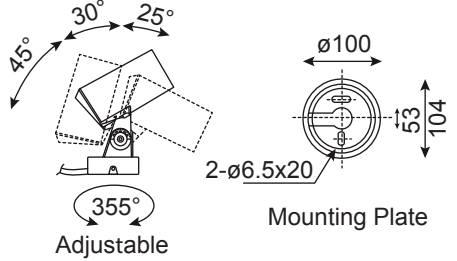

LED SPOTLIGHT. OLE BL D100

OLE BL D100				
Code	OLE BL 0125D100	OLE BL 0604D100A	OLE BL 0603D100	OLE BL 0604D100B
Power	LED 1*25W	LED 6*4W	LED 6*3W	LED 6*4W
LED Brand	CREE 1820 COB	CREE-XP-G2	EPISTAR	EPISTAR
Color	3000K~6000K	3000K~6000K	RGBW 3in1 DMX512	RGBW 4in1 DMX512
Beam Angle	18°/24°/38°/60°	6°/12°/25°/40°/60°	15°/30°/45°/60°	15°/30°/45°/60°
Input Voltage	AC240V/DC24V	AC240V/DC24V	DC24V	DC24V

- Protection : IP66
- Impact Protection : IK08
- Color Rendering Index (CRI) : >80/90
- Material : Die-Cast Aluminium
- Connector : IP68 Connector

Optional Applications

Spike+Pole	Pole	Spike	Pole Mounting	Tree Ring