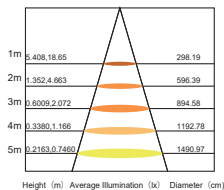

LED PIXEL. OLE S36

OLE S36			
Color	RGB	RGBW	RGB
Power	0.72W	1W	1.44W
Control	DMX	DMX	DMX
Weight	20g	20g	20g
Carton	500x320x320mm (600 pcs per carton-16.5kg/carton)		

Protection : IP67
 Beam Angle : 120°
 Material : PC Housing
 Optical Lens : Flat Transparent

Accessories

OLE S36-RGB

LED 3pcs Red620nm-6*800mcd
 DC12V Green520nm-6*1200mcd
 0.72W Blue465nm-6*430mnd
 TTL RGB

Light Intensity : 12.01 cd
 V 0°/105.6° — H 0°/105.9° —
 Distribution Curve Flux

OLE S36-RGBW

LED 4pcs Red620nm-6*800mcd
 DC12V Green520nm-6*1200mcd
 1.44W Blue465nm-6*430mnd
 DMX RGBW

Light Intensity : 19.09 cd
 V 0°/111.4° — H 0°/113.0° —
 Distribution Curve Flux

OLE S36-RGB

LED 3pcs Red620nm-6*800mcd
 DC12V Green520nm-6*1200mcd
 0.72W Blue465nm-6*430mnd
 TTL RGB

Light Intensity : 12.01 cd
 V 0°/105.6° — H 0°/105.9° —
 Distribution Curve Flux

Illumination Icon

Illumination Icon

Illumination Icon

We reserve the right to make technical and design changes.

www.oversealighting.com