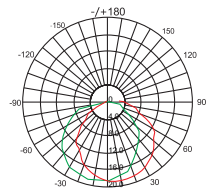

LED PIXEL. OLE S36

OLE S36			
Color	RGB	RGBW	RGB
Power	0.72W	1W	1.44W
Control	DMX	DMX	DMX
Weight	20g	20g	20g
Carton	500x320x320mm (600 pcs per carton-16.5kg/carton)		

Protection : IP67
 Beam Angle : 120°
 Material : PC Housing
 Optical Lens : Flat Transparent

Accessories

OLE S36-RGB

LED 3pcs Red620nm-6*800mcd
 DC12V Green520nm-6*1200mcd
 0.72W Blue465nm-6*430mnd
 TTL RGB

Light Intensity : 12.01 cd
 V 0°/105.6° — H 0°/105.9° —
 Distribution Curve Flux

OLE S36-RGBW

LED 4pcs Red620nm-6*800mcd
 DC12V Green520nm-6*1200mcd
 1.44W Blue465nm-6*430mnd
 DMX RGBW

Light Intensity : 19.09 cd
 V 0°/111.4° — H 0°/113.0° —
 Distribution Curve Flux

OLE S36-RGB

LED 3pcs Red620nm-6*800mcd
 DC12V Green520nm-6*1200mcd
 0.72W Blue465nm-6*430mnd
 TTL RGB

Light Intensity : 12.01 cd
 V 0°/105.6° — H 0°/105.9° —
 Distribution Curve Flux

Illumination Icon

Illumination Icon

Illumination Icon

We reserve the right to make technical and design changes.

www.oversealighting.com