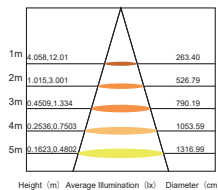

LED PIXEL. OLE S36

OLE S36			
Color	RGB	RGBW	RGB
Power	0.72W	1W	1.44W
Control	DMX	DMX	DMX
Weight	20g	20g	20g
Carton	500x320x320mm (600 pcs per carton-16.5kg/carton)		

Protection : IP67
 Beam Angle : 120°
 Material : PC Housing
 Optical Lens : Flat Transparent

Accessories

OLE S36-RGB

LED 3pcs Red620nm-6*800mcd
 DC12V Green520nm-6*1200mcd
 0.72W Blue465nm-6*430mnd
 TTL RGB

Light Intensity : 12.01 cd
 V 0°/105.6° — H 0°/105.9° —
 Distribution Curve Flux

OLE S36-RGBW

LED 4pcs Red620nm-6*800mcd
 DC12V Green520nm-6*1200mcd
 1.44W Blue465nm-6*430mnd
 DMX RGBW

Light Intensity : 19.09 cd
 V 0°/111.4° — H 0°/113.0° —
 Distribution Curve Flux

OLE S36-RGB

LED 3pcs Red620nm-6*800mcd
 DC12V Green520nm-6*1200mcd
 0.72W Blue465nm-6*430mnd
 TTL RGB

Light Intensity : 12.01 cd
 V 0°/105.6° — H 0°/105.9° —
 Distribution Curve Flux

Illumination Icon

Illumination Icon

Illumination Icon

We reserve the right to make technical and design changes.

www.oversealighting.com