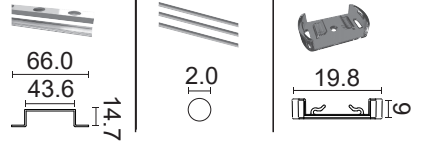

LED PIXEL. OLE S36

OLE S36			
Color	RGB	RGBW	RGB
Power	0.72W	1W	1.44W
Control	DMX	DMX	DMX
Weight	20g	20g	20g
Carton	500x320x320mm (600 pcs per carton-16.5kg/carton)		

Protection : IP67
 Beam Angle : 120°
 Material : PC Housing
 Optical Lens : Flat Transparent

Accessories

OLE S36-RGB

LED 3pcs Red620nm-6*800mcd
 DC12V Green520nm-6*1200mcd
 0.72W Blue465nm-6*430mnd
 TTL RGB

Light Intensity : 12.01 cd
 V 0°/105.6° — H 0°/105.9° —
 Distribution Curve Flux

OLE S36-RGBW

LED 4pcs Red620nm-6*800mcd
 DC12V Green520nm-6*1200mcd
 1.44W Blue465nm-6*430mnd
 DMX RGBW

Light Intensity : 19.09 cd
 V 0°/111.4° — H 0°/113.0° —
 Distribution Curve Flux

OLE S36-RGB

LED 3pcs Red620nm-6*800mcd
 DC12V Green520nm-6*1200mcd
 0.72W Blue465nm-6*430mnd
 TTL RGB

Light Intensity : 12.01 cd
 V 0°/105.6° — H 0°/105.9° —
 Distribution Curve Flux

Illumination Icon

Illumination Icon

Illumination Icon

We reserve the right to make technical and design changes.

www.oversealighting.com