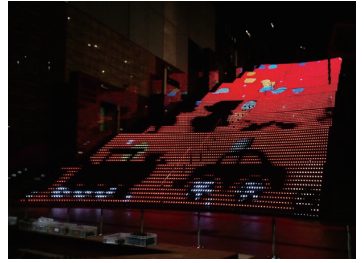

LED PIXEL. OLE S36

OLE S36			
Color	RGB	RGBW	RGB
Power	0.72W	1W	1.44W
Control	DMX	DMX	DMX
Weight	20g	20g	20g
Carton	500x320x320mm (600 pcs per carton-16.5kg/carton)		

Protection : IP67
 Beam Angle : 120°
 Material : PC Housing
 Optical Lens : Flat Transparent

Accessories

OLE S36-RGB

LED 3pcs Red620nm-6*800mcd
 DC12V Green520nm-6*1200mcd
 0.72W Blue465nm-6*430mnd
 TTL RGB

Light Intensity : 12.01 cd
 V 0°/105.6° — H 0°/105.9° —
 Distribution Curve Flux

OLE S36-RGBW

LED 4pcs Red620nm-6*800mcd
 DC12V Green520nm-6*1200mcd
 1.44W Blue465nm-6*430mnd
 DMX RGBW

Light Intensity : 19.09 cd
 V 0°/111.4° — H 0°/113.0° —
 Distribution Curve Flux

OLE S36-RGB

LED 3pcs Red620nm-6*800mcd
 DC12V Green520nm-6*1200mcd
 0.72W Blue465nm-6*430mnd
 TTL RGB