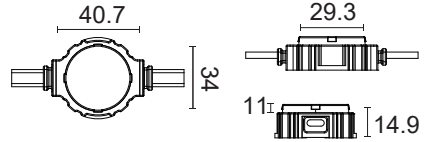

LED PIXEL. OLE S36

OLE S36			
Color	RGB	RGBW	RGB
Power	0.72W	1W	1.44W
Control	DMX	DMX	DMX
Weight	20g	20g	20g
Carton	500x320x320mm (600 pcs per carton-16.5kg/carton)		

Protection : IP67
 Beam Angle : 120°
 Material : PC Housing
 Optical Lens : Flat Transparent

Accessories

OLE S36-RGB

LED 3pcs Red620nm-6*800mcd
 DC12V Green520nm-6*1200mcd
 0.72W Blue465nm-6*430mnd
 TTL RGB

Light Intensity : 12.01 cd
 V 0°/105.6° — H 0°/105.9° —
 Distribution Curve Flux

OLE S36-RGBW

LED 4pcs Red620nm-6*800mcd
 DC12V Green520nm-6*1200mcd
 1.44W Blue465nm-6*430mnd
 DMX RGBW

Light Intensity : 19.09 cd
 V 0°/111.4° — H 0°/113.0° —
 Distribution Curve Flux

OLE S36-RGB

LED 3pcs Red620nm-6*800mcd
 DC12V Green520nm-6*1200mcd
 0.72W Blue465nm-6*430mnd
 TTL RGB

Light Intensity : 12.01 cd
 V 0°/105.6° — H 0°/105.9° —
 Distribution Curve Flux

Illumination Icon

Illumination Icon

Illumination Icon

We reserve the right to make technical and design changes.

www.oversealighting.com