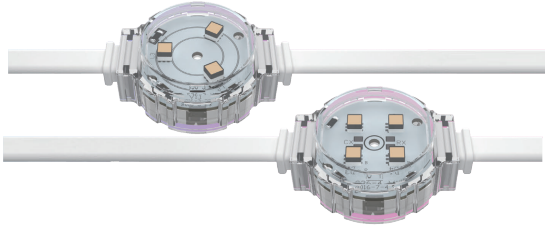

LED PIXEL. OLE S36

OLE S36			
Color	RGB	RGBW	RGB
Power	0.72W	1W	1.44W
Control	DMX	DMX	DMX
Weight	20g	20g	20g
Carton	500x320x320mm (600 pcs per carton-16.5kg/carton)		

Protection : IP67
 Beam Angle : 120°
 Material : PC Housing
 Optical Lens : Flat Transparent

Accessories

OLE S36-RGB

LED 3pcs Red620nm-6*800mcd
 DC12V Green520nm-6*1200mcd
 0.72W Blue465nm-6*430mnd
 TTL RGB

Light Intensity : 12.01 cd
 V 0°/105.6° — H 0°/105.9° —
 Distribution Curve Flux

OLE S36-RGBW

LED 4pcs Red620nm-6*800mcd
 DC12V Green520nm-6*1200mcd
 1.44W Blue465nm-6*430mnd
 DMX RGBW

Light Intensity : 19.09 cd
 V 0°/111.4° — H 0°/113.0° —
 Distribution Curve Flux

OLE S36-RGB

LED 3pcs Red620nm-6*800mcd
 DC12V Green520nm-6*1200mcd
 0.72W Blue465nm-6*430mnd
 TTL RGB

Light Intensity : 12.01 cd
 V 0°/105.6° — H 0°/105.9° —
 Distribution Curve Flux

Illumination Icon

Illumination Icon

Illumination Icon

We reserve the right to make technical and design changes.

www.oversealighting.com