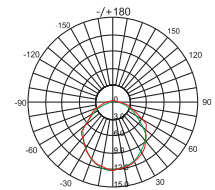

LED PIXEL. OLE S36

OLE S36			
Color	RGB	RGBW	RGB
Power	0.72W	1W	1.44W
Control	DMX	DMX	DMX
Weight	20g	20g	20g
Carton	500x320x320mm (600 pcs per carton-16.5kg/carton)		

Protection : IP67
 Beam Angle : 120°
 Material : PC Housing
 Optical Lens : Flat Transparent

Accessories

OLE S36-RGB

LED 3pcs Red620nm-6*800mcd
 DC12V Green520nm-6*1200mcd
 0.72W Blue465nm-6*430mnd
 TTL RGB

Light Intensity : 12.01 cd
 V 0°/105.6° — H 0°/105.9° —
 Distribution Curve Flux

OLE S36-RGBW

LED 4pcs Red620nm-6*800mcd
 DC12V Green520nm-6*1200mcd
 1.44W Blue465nm-6*430mnd
 DMX RGBW

Light Intensity : 19.09 cd
 V 0°/111.4° — H 0°/113.0° —
 Distribution Curve Flux

OLE S36-RGB

LED 3pcs Red620nm-6*800mcd
 DC12V Green520nm-6*1200mcd
 0.72W Blue465nm-6*430mnd
 TTL RGB

Light Intensity : 12.01 cd
 V 0°/105.6° — H 0°/105.9° —
 Distribution Curve Flux

Illumination Icon

Illumination Icon

Illumination Icon

We reserve the right to make technical and design changes.

www.oversealighting.com