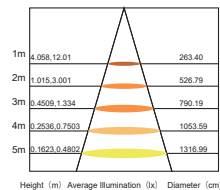

LED PIXEL. OLE S36

OLE S36			
Color	RGB	RGBW	RGB
Power	0.72W	1W	1.44W
Control	DMX	DMX	DMX
Weight	20g	20g	20g
Carton	500x320x320mm (600 pcs per carton-16.5kg/carton)		

Protection : IP67
 Beam Angle : 120°
 Material : PC Housing
 Optical Lens : Flat Transparent

Accessories

OLE S36-RGB

LED 3pcs Red620nm-6*800mcd
 DC12V Green520nm-6*1200mcd
 0.72W Blue465nm-6*430mnd
 TTL RGB

Light Intensity : 12.01 cd
 V 0°/105.6° — H 0°/105.9° —
 Distribution Curve Flux

OLE S36-RGBW

LED 4pcs Red620nm-6*800mcd
 DC12V Green520nm-6*1200mcd
 1.44W Blue465nm-6*430mnd
 DMX RGBW

Light Intensity : 19.09 cd
 V 0°/111.4° — H 0°/113.0° —
 Distribution Curve Flux

OLE S36-RGB

LED 3pcs Red620nm-6*800mcd
 DC12V Green520nm-6*1200mcd
 0.72W Blue465nm-6*430mnd
 TTL RGB

Light Intensity : 12.01 cd
 V 0°/105.6° — H 0°/105.9° —
 Distribution Curve Flux

Illumination Icon

Illumination Icon

Illumination Icon

We reserve the right to make technical and design changes.

www.oversealighting.com