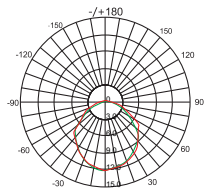

LED PIXEL. OLE S36

OLE S36			
Color	RGB	RGBW	RGB
Power	0.72W	1W	1.44W
Control	DMX	DMX	DMX
Weight	20g	20g	20g
Carton	500x320x320mm (600 pcs per carton-16.5kg/carton)		

Protection : IP67
 Beam Angle : 120°
 Material : PC Housing
 Optical Lens : Flat Transparent

Accessories

OLE S36-RGB

LED 3pcs Red620nm-6*800mcd
 DC12V Green520nm-6*1200mcd
 0.72W Blue465nm-6*430mnd
 TTL RGB

Light Intensity : 12.01 cd
 V 0°/105.6° — H 0°/105.9° —
 Distribution Curve Flux

OLE S36-RGBW

LED 4pcs Red620nm-6*800mcd
 DC12V Green520nm-6*1200mcd
 1.44W Blue465nm-6*430mnd
 DMX RGBW

Light Intensity : 19.09 cd
 V 0°/111.4° — H 0°/113.0° —
 Distribution Curve Flux

OLE S36-RGB

LED 3pcs Red620nm-6*800mcd
 DC12V Green520nm-6*1200mcd
 0.72W Blue465nm-6*430mnd
 TTL RGB

Light Intensity : 12.01 cd
 V 0°/105.6° — H 0°/105.9° —
 Distribution Curve Flux

Illumination Icon

Illumination Icon

Illumination Icon

We reserve the right to make technical and design changes.

www.oversealighting.com