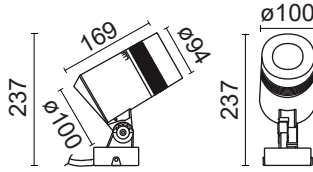

# LED SPOTLIGHT. OLE BL D100TJ/D150TJ

OLE BL 0125D100TJ

OLE BL 0145D150TJ

OLE BL D100TJ/D150TJ		
Code	BL 0125D100TJ	BL 0145D150TJ
Power	LED 1*25W	LED 1*45W
LED Brand	CREE	
Color	3000K~6000K	
Beam Angle	from 15° adjust to 60°	
Input Voltage	AC240V/DC12V/DC24V	

- Protection : IP66
- Impact Protection : IK08
- Color Rendering Index (CRI) : >80/90
- Material : Die-Cast Aluminium ADC12
- Connector : IP68 Connector

The zoom oval light distribution is 20°x60°. The alignment of the oval can also be adjusted

Zoom Spot  
15°~60°

---

By rotating the zoom lens attachment, the light distribution can be continuously modified from spot with a beam angle of 15° to wide flood with up to 60°

Zoom Oval  
20°~60°