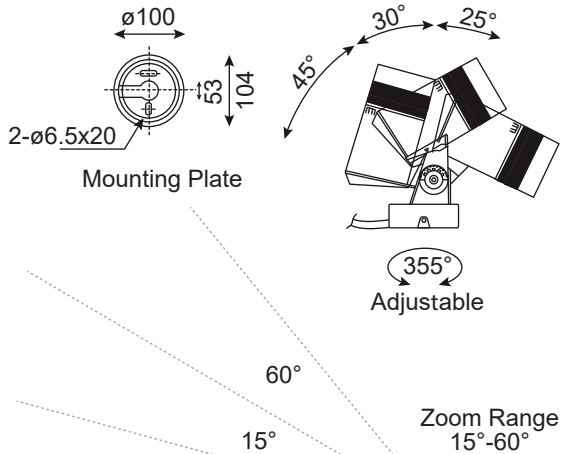

# LED SPOTLIGHT. OLE BL D100TJ/D150TJ

OLE BL 0125D100TJ

OLE BL 0145D150TJ

OLE BL D100TJ/D150TJ		
Code	BL 0125D100TJ	BL 0145D150TJ
Power	LED 1*25W	LED 1*45W
LED Brand	CREE	
Color	3000K~6000K	
Beam Angle	from 15° adjust to 60°	
Input Voltage	AC240V/DC12V/DC24V	

- Protection : IP66
- Impact Protection : IK08
- Color Rendering Index (CRI) : >80/90
- Material : Die-Cast Aluminium ADC12
- Connector : IP68 Connector

The zoom oval light distribution is 20°x60°. The alignment of the oval can also be adjusted

Zoom Spot  
15°~60°

---

By rotating the zoom lens attachment, the light distribution can be continuously modified from spot with a beam angle of 15° to wide flood with up to 60°

Zoom Oval  
20°~60°