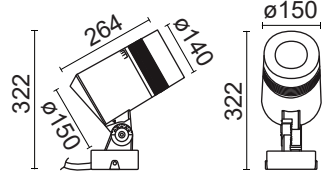

# LED SPOTLIGHT. OLE BL D100TJ/D150TJ

OLE BL 0125D100TJ

OLE BL 0145D150TJ

OLE BL D100TJ/D150TJ		
Code	BL 0125D100TJ	BL 0145D150TJ
Power	LED 1*25W	LED 1*45W
LED Brand	CREE	
Color	3000K~6000K	
Beam Angle	from 15° adjust to 60°	
Input Voltage	AC240V/DC12V/DC24V	

- Protection : IP66
- Impact Protection : IK08
- Color Rendering Index (CRI) : >80/90
- Material : Die-Cast Aluminium ADC12
- Connector : IP68 Connector

The zoom oval light distribution is 20°x60°. The alignment of the oval can also be adjusted

Zoom Spot  
15°~60°

---

By rotating the zoom lens attachment, the light distribution can be continuously modified from spot with a beam angle of 15° to wide flood with up to 60°

Zoom Oval  
20°~60°