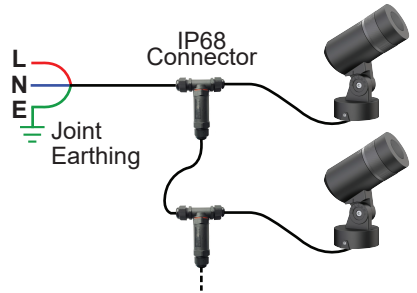

# LED SPOTLIGHT. OLE BL D100TJ/D150TJ

OLE BL 0125D100TJ

OLE BL 0145D150TJ

OLE BL D100TJ/D150TJ		
Code	BL 0125D100TJ	BL 0145D150TJ
Power	LED 1*25W	LED 1*45W
LED Brand	CREE	
Color	3000K~6000K	
Beam Angle	from 15° adjust to 60°	
Input Voltage	AC240V/DC12V/DC24V	

- Protection : IP66
- Impact Protection : IK08
- Color Rendering Index (CRI) : >80/90
- Material : Die-Cast Aluminium ADC12
- Connector : IP68 Connector

The zoom oval light distribution is 20°x60°. The alignment of the oval can also be adjusted

Zoom Spot  
15°~60°

---

By rotating the zoom lens attachment, the light distribution can be continuously modified from spot with a beam angle of 15° to wide flood with up to 60°

Zoom Oval  
20°~60°

## Optical Accessories

Filter

Diffuser glass

Refractor for elliptical distribution

Honeycomb louver

Cylindrical hood

Cylindrical hood angle 45°

We reserve the right to make technical and design changes.