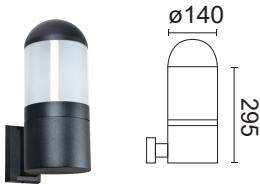

LED SURFACE WALL LIGHT. OLE DHL

OLE DHL 2108

Power	LED COB 10W
CCT	3000K
Carton	540x250x590mm (6 pcs per carton-10kg/carton)

Protection : IP65
 Input Voltage : AC240V
 Material : Aluminium
 Diffuser : PMMA
 Finishing: : Matt Grey UV-Proof Powder Coating

OLE DHL 2116

Power	LED COB 10W
CCT	3000K
Carton	540x250x670mm (6 pcs per carton-10kg/carton)

Protection : IP65
 Input Voltage : AC240V
 Material : Aluminium
 Diffuser : PC
 Finishing: : Matt Grey UV-Proof Powder Coating

OLE DHL 2122

Power	LED COB 10W
CCT	3000K
Carton	800x420x670mm (10 pcs per carton-15kg/carton)

Protection : IP65
 Input Voltage : AC240V
 Material : Aluminium
 Diffuser : PC
 Finishing: : Matt Grey UV-Proof Powder Coating

OLE DHL 2138

Power	LED COB 10W
CCT	3000K
Carton	750x400x300mm (10 pcs per carton-15kg/carton)

Protection : IP65
 Input Voltage : AC240V
 Material : Aluminium
 Diffuser : PC
 Finishing: : Dark Grey UV-Proof Powder Coating