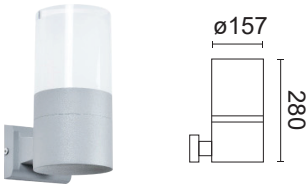

LED SURFACE WALL LIGHT. OLE DHL

OLE DHL 2108

Power	LED COB 10W
CCT	3000K
Carton	540x250x590mm (6 pcs per carton-10kg/carton)

Protection : IP65
 Input Voltage : AC240V
 Material : Aluminium
 Diffuser : PMMA
 Finishing: : Matt Grey UV-Proof Powder Coating

OLE DHL 2116

Power	LED COB 10W
CCT	3000K
Carton	540x250x670mm (6 pcs per carton-10kg/carton)

Protection : IP65
 Input Voltage : AC240V
 Material : Aluminium
 Diffuser : PC
 Finishing: : Matt Grey UV-Proof Powder Coating

OLE DHL 2122

Power	LED COB 10W
CCT	3000K
Carton	800x420x670mm (10 pcs per carton-15kg/carton)

Protection : IP65
 Input Voltage : AC240V
 Material : Aluminium
 Diffuser : PC
 Finishing: : Matt Grey UV-Proof Powder Coating

OLE DHL 2138

Power	LED COB 10W
CCT	3000K
Carton	750x400x300mm (10 pcs per carton-15kg/carton)

Protection : IP65
 Input Voltage : AC240V
 Material : Aluminium
 Diffuser : PC
 Finishing: : Dark Grey UV-Proof Powder Coating