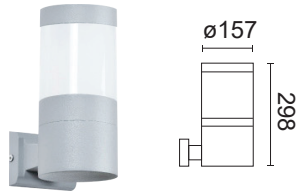

LED SURFACE WALL LIGHT. OLE DHL

OLE DHL 2108

Power	LED COB 10W
CCT	3000K
Carton	540x250x590mm (6 pcs per carton-10kg/carton)

Protection : IP65
 Input Voltage : AC240V
 Material : Aluminium
 Diffuser : PMMA
 Finishing: : Matt Grey UV-Proof Powder Coating

OLE DHL 2116

Power	LED COB 10W
CCT	3000K
Carton	540x250x670mm (6 pcs per carton-10kg/carton)

Protection : IP65
 Input Voltage : AC240V
 Material : Aluminium
 Diffuser : PC
 Finishing: : Matt Grey UV-Proof Powder Coating

OLE DHL 2122

Power	LED COB 10W
CCT	3000K
Carton	800x420x670mm (10 pcs per carton-15kg/carton)

Protection : IP65
 Input Voltage : AC240V
 Material : Aluminium
 Diffuser : PC
 Finishing: : Matt Grey UV-Proof Powder Coating

OLE DHL 2138

Power	LED COB 10W
CCT	3000K
Carton	750x400x300mm (10 pcs per carton-15kg/carton)

Protection : IP65
 Input Voltage : AC240V
 Material : Aluminium
 Diffuser : PC
 Finishing: : Dark Grey UV-Proof Powder Coating