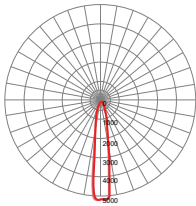

LED SPOTLIGHT. OLE L-PRO 7228

OLE L-PRO 7228		
Power	LED 38W	LED 55W
Input current	0.16A	0.23A
Lumen	3800 lm	5500 lm
CCT	2200K~3500K/3500K~4500K/4500K~5500K	
Weight	4.5kg	
Carton	280x213x232mm (1 pc per carton-4.9kg/carton)	

Protection : IP65
Input Voltage : AC240V
Material : Die-Cast Aluminium Housing ADC12
Reflector : Highly Polished PC, Built-In Constant Current Driver

15°

23°

46°

We reserve the right to make technical and design changes.

www.oversealighting.com

OVERSEA LIGHTING & ELECTRIC (M) SDN BHD
Lot 6595, Jalan KPB12B, Kawasan Industri Kampung Baru Balakong,
43300 Seri Kembangan, Selangor Darul Ehsan, Malaysia.
Tel : (603) 8964 1878, 8964 1888, 8964 1899
Fax : (603) 8964 1868
Email : info@oversealighting.com