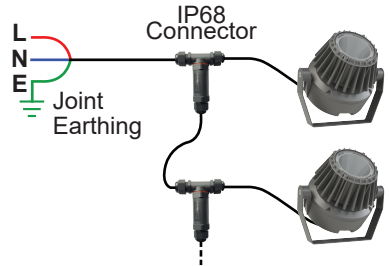

# LED SPOTLIGHT. OLE L-PRO 7228

OLE L-PRO 7228		
Power	LED 38W	LED 55W
Input current	0.16A	0.23A
Lumen	3800 lm	5500 lm
CCT	2200K~3500K/3500K~4500K/4500K~5500K	
Weight	4.5kg	
Carton	280x213x232mm (1 pc per carton-4.9kg/carton)	

Protection : IP65  
 Input Voltage : AC240V  
 Material : Die-Cast Aluminium Housing ADC12  
 Reflector : Highly Polished PC, Built-In Constant Current Driver

15°

23°

46°

We reserve the right to make technical and design changes.