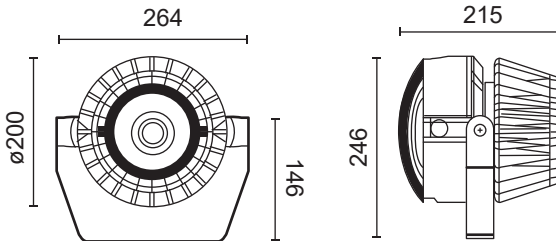

# LED SPOTLIGHT. OLE L-PRO 7228

OLE L-PRO 7228		
Power	LED 38W	LED 55W
Input current	0.16A	0.23A
Lumen	3800 lm	5500 lm
CCT	2200K~3500K/3500K~4500K/4500K~5500K	
Weight	4.5kg	
Carton	280x213x232mm (1 pc per carton-4.9kg/carton)	

Protection : IP65  
 Input Voltage : AC240V  
 Material : Die-Cast Aluminium Housing ADC12  
 Reflector : Highly Polished PC, Built-In Constant Current Driver

15°

23°

46°

We reserve the right to make technical and design changes.