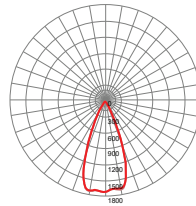

We reserve the right to make technical and design changes.

www.oversealighting.com

OVERSEA LIGHTING & ELECTRIC (M) SDN BHD
Lot 6595, Jalan KPB12B, Kawasan Industri Kampung Baru Balakong,
43300 Seri Kembangan, Selangor Darul Ehsan, Malaysia.
Tel : (603) 8964 1878, 8964 1888, 8964 1899
Fax : (603) 8964 1868
Email : info@oversealighting.com