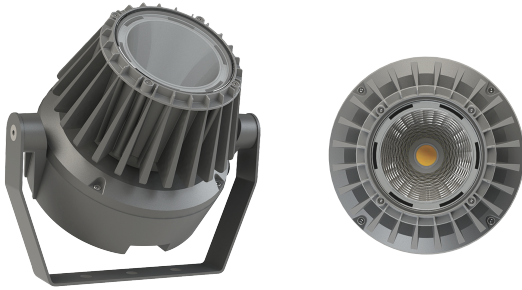

# LED SPOTLIGHT. OLE L-PRO 7228

OLE L-PRO 7228		
Power	LED 38W	LED 55W
Input current	0.16A	0.23A
Lumen	3800 lm	5500 lm
CCT	2200K~3500K/3500K~4500K/4500K~5500K	
Weight	4.5kg	
Carton	280x213x232mm (1 pc per carton-4.9kg/carton)	

Protection : IP65  
 Input Voltage : AC240V  
 Material : Die-Cast Aluminium Housing ADC12  
 Reflector : Highly Polished PC, Built-In Constant Current Driver

15°

23°

46°

We reserve the right to make technical and design changes.