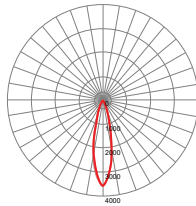

LED SPOTLIGHT. OLE L-PRO 7228

OLE L-PRO 7228		
Power	LED 38W	LED 55W
Input current	0.16A	0.23A
Lumen	3800 lm	5500 lm
CCT	2200K~3500K/3500K~4500K/4500K~5500K	
Weight	4.5kg	
Carton	280x213x232mm (1 pc per carton-4.9kg/carton)	

Protection : IP65
Input Voltage : AC240V
Material : Die-Cast Aluminium Housing ADC12
Reflector : Highly Polished PC, Built-In Constant Current Driver

15°

23°

46°

We reserve the right to make technical and design changes.

www.oversealighting.com

OVERSEA LIGHTING & ELECTRIC (M) SDN BHD
Lot 6595, Jalan KPB12B, Kawasan Industri Kampung Baru Balakong,
43300 Seri Kembangan, Selangor Darul Ehsan, Malaysia.
Tel : (603) 8964 1878, 8964 1888, 8964 1899
Fax : (603) 8964 1868
Email : info@oversealighting.com