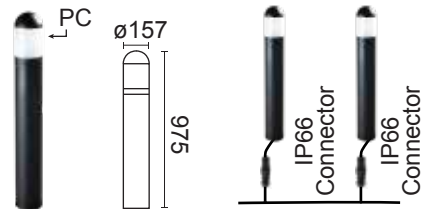

LED BOLLARD. OLE DHL

OLE DHL 1841

Power	LED SMD 7W/10W
CCT	3000K
Carton	540x360x900mm (6 pcs per carton-18kg/carton)

Protection : IP65
 Input Voltage : AC240V
 Material : Aluminium, Matt (black)
 UV-Proof Powder Coating

OLE DHL 2043

Power	LED COB 20W
CCT	3000K
Carton	480x320x910mm (6 pcs per carton-25kg/carton)

Protection : IP65
 Input Voltage : AC240V
 Material : Aluminium, Matt (black)
 UV-Proof Powder Coating

OLE DHL 2045

Power	LED COB 20W
CCT	3000K
Carton	540x360x1020mm (6 pcs per carton-25kg/carton)

Protection : IP65
 Input Voltage : AC240V
 Material : Aluminium, Matt (black)
 UV-Proof Powder Coating

OLE DHL 1923

Power	LED SMD 9W/15W
CCT	3000K
Carton	630x420x920mm (6 pcs per carton-19kg/carton)