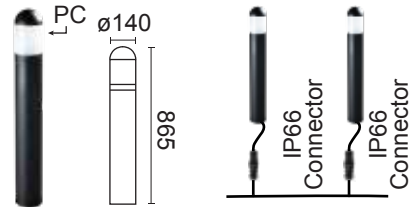

LED BOLLARD. OLE DHL

OLE DHL 1841

Power	LED SMD 7W/10W
CCT	3000K
Carton	540x360x900mm (6 pcs per carton-18kg/carton)

Protection : IP65
 Input Voltage : AC240V
 Material : Aluminium, Matt (black)
 UV-Proof Powder Coating

OLE DHL 2043

Power	LED COB 20W
CCT	3000K
Carton	480x320x910mm (6 pcs per carton-25kg/carton)

Protection : IP65
 Input Voltage : AC240V
 Material : Aluminium, Matt (black)
 UV-Proof Powder Coating

OLE DHL 2045

Power	LED COB 20W
CCT	3000K
Carton	540x360x1020mm (6 pcs per carton-25kg/carton)

Protection : IP65
 Input Voltage : AC240V
 Material : Aluminium, Matt (black)
 UV-Proof Powder Coating

OLE DHL 1923

Power	LED SMD 9W/15W
CCT	3000K
Carton	630x420x920mm (6 pcs per carton-19kg/carton)