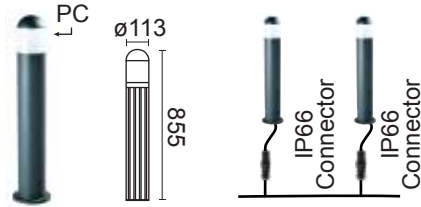

LED BOLLARD. OLE DHL

OLE DHL 1841

Power	LED SMD 7W/10W
CCT	3000K
Carton	540x360x900mm (6 pcs per carton-18kg/carton)

Protection : IP65
 Input Voltage : AC240V
 Material : Aluminium, Matt (black)
 UV-Proof Powder Coating

OLE DHL 2043

Power	LED COB 20W
CCT	3000K
Carton	480x320x910mm (6 pcs per carton-25kg/carton)

Protection : IP65
 Input Voltage : AC240V
 Material : Aluminium, Matt (black)
 UV-Proof Powder Coating

OLE DHL 2045

Power	LED COB 20W
CCT	3000K
Carton	540x360x1020mm (6 pcs per carton-25kg/carton)

Protection : IP65
 Input Voltage : AC240V
 Material : Aluminium, Matt (black)
 UV-Proof Powder Coating

OLE DHL 1923

Power	LED SMD 9W/15W
CCT	3000K
Carton	630x420x920mm (6 pcs per carton-19kg/carton)