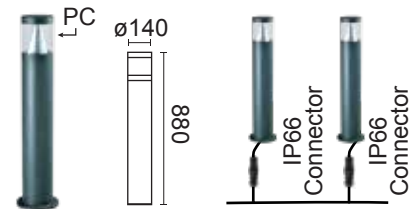

LED BOLLARD. OLE DHL

OLE DHL 1841

Power	LED SMD 7W/10W
CCT	3000K
Carton	540x360x900mm (6 pcs per carton-18kg/carton)

Protection : IP65
 Input Voltage : AC240V
 Material : Aluminium, Matt (black)
 UV-Proof Powder Coating

OLE DHL 2043

Power	LED COB 20W
CCT	3000K
Carton	480x320x910mm (6 pcs per carton-25kg/carton)

Protection : IP65
 Input Voltage : AC240V
 Material : Aluminium, Matt (black)
 UV-Proof Powder Coating

OLE DHL 2045

Power	LED COB 20W
CCT	3000K
Carton	540x360x1020mm (6 pcs per carton-25kg/carton)

Protection : IP65
 Input Voltage : AC240V
 Material : Aluminium, Matt (black)
 UV-Proof Powder Coating

OLE DHL 1923

Power	LED SMD 9W/15W
CCT	3000K
Carton	630x420x920mm (6 pcs per carton-19kg/carton)