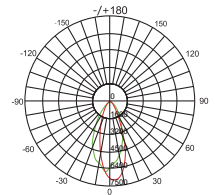

LED WALL WASHER. OLE IDEAL

OLE IDEAL				
Color	RGB	RGBW	W	W
Power	80W	80W	80W	72W
Control	DMX	DMX	DMX	-
Weight	4.3kg	4.3kg	4.3kg	4.3kg
Carton	1040x240x240mm (4 pcs per carton-19.1kg/carton)			

Protection : IP65
Input Voltage : DC24V
Beam Angle : 20°,30°,45°,60°,20°x45°
Material : Aluminium Housing
Optical Lens : Tempered Glass

Accessories

OLE IDEAL-RGB

LED 48PCS Red620nm-6°800mcd
 DC24V Green520nm-6°1200mcd
 80W Blue 465nm-6°430mmd
 DMX RGB

Light Intensity : 6722 cd
V 0°/26° — **H C0°/38°** —

Distribution Curve Flux

Illumination Icon

OLE IDEAL-RGBW

LED 48PCS Red620nm-6°800mcd
 DC24V Green520nm-6°1200mcd
 80W Blue 465nm-6°430mmd
 DMX RGBW

Light Intensity : 7141 cd
V 0°/28° — **H C0°/39°** —

Distribution Curve Flux

Illumination Icon

OLE IDEAL-W

LED 48PCS Red620nm-6°800mcd
 DC24V Green520nm-6°1200mcd
 80W Blue 465nm-6°430mmd
 DMX W

Light Intensity : 7869 cd
V 0°/28° — **H C0°/39°** —

Distribution Curve Flux

Illumination Icon

OLE IDEAL-W

LED 48PCS Red620nm-6°800mcd
 DC24V Green520nm-6°1200mcd
 72W Blue 465nm-6°430mmd
 W