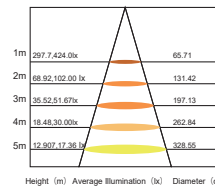

LED WALL WASHER. OLE IDEAL

OLE IDEAL				
Color	RGB	RGBW	W	W
Power	80W	80W	80W	72W
Control	DMX	DMX	DMX	-
Weight	4.3kg	4.3kg	4.3kg	4.3kg
Carton	1040x240x240mm (4 pcs per carton-19.1kg/carton)			

Protection : IP65
Input Voltage : DC24V
Beam Angle : 20°,30°,45°,60°,20°x45°
Material : Aluminium Housing
Optical Lens : Tempered Glass

Accessories

OLE IDEAL-RGB

LED 48PCS Red620nm-6°800mcd
 DC24V Green520nm-6°1200mcd
 80W Blue 465nm-6°430mmd
 DMX RGB

Light Intensity : 6722 cd
V 0°/26° — **H C0°/38°** —

Distribution Curve Flux

Illumination Icon

OLE IDEAL-RGBW

LED 48PCS Red620nm-6°800mcd
 DC24V Green520nm-6°1200mcd
 80W Blue 465nm-6°430mmd
 DMX RGBW

Light Intensity : 7141 cd
V 0°/28° — **H C0°/39°** —

Distribution Curve Flux

Illumination Icon

OLE IDEAL-W

LED 48PCS Red620nm-6°800mcd
 DC24V Green520nm-6°1200mcd
 80W Blue 465nm-6°430mmd
 DMX W

Light Intensity : 7869 cd
V 0°/28° — **H C0°/39°** —

Distribution Curve Flux

Illumination Icon

OLE IDEAL-W

LED 48PCS Red620nm-6°800mcd
 DC24V Green520nm-6°1200mcd
 72W Blue 465nm-6°430mmd
 W