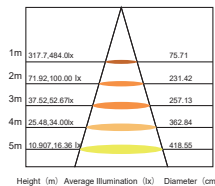

LED WALL WASHER. OLE IDEAL

OLE IDEAL				
Color	RGB	RGBW	W	W
Power	80W	80W	80W	72W
Control	DMX	DMX	DMX	-
Weight	4.3kg	4.3kg	4.3kg	4.3kg
Carton	1040x240x240mm (4 pcs per carton-19.1kg/carton)			

Protection : IP65
Input Voltage : DC24V
Beam Angle : 20°,30°,45°,60°,20°x45°
Material : Aluminium Housing
Optical Lens : Tempered Glass

Accessories

OLE IDEAL-RGB

LED 48PCS Red620nm-6°800mcd
 DC24V Green520nm-6°1200mcd
 80W Blue 465nm-6°430mmd
 DMX RGB

Light Intensity : 6722 cd
V 0°/26° — **H C0°/38°** —

Distribution Curve Flux

Illumination Icon

OLE IDEAL-RGBW

LED 48PCS Red620nm-6°800mcd
 DC24V Green520nm-6°1200mcd
 80W Blue 465nm-6°430mmd
 DMX RGBW

Light Intensity : 7141 cd
V 0°/28° — **H C0°/39°** —

Distribution Curve Flux

Illumination Icon

OLE IDEAL-W

LED 48PCS Red620nm-6°800mcd
 DC24V Green520nm-6°1200mcd
 80W Blue 465nm-6°430mmd
 DMX W

Light Intensity : 7869 cd
V 0°/28° — **H C0°/39°** —

Distribution Curve Flux

Illumination Icon

OLE IDEAL-W

LED 48PCS Red620nm-6°800mcd
 DC24V Green520nm-6°1200mcd
 72W Blue 465nm-6°430mmd
 W