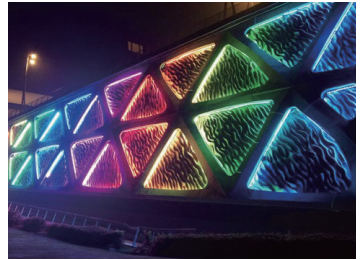

LED WALL WASHER. OLE IDEAL

OLE IDEAL				
Color	RGB	RGBW	W	W
Power	80W	80W	80W	72W
Control	DMX	DMX	DMX	-
Weight	4.3kg	4.3kg	4.3kg	4.3kg
Carton	1040x240x240mm (4 pcs per carton-19.1kg/carton)			

Protection : IP65
Input Voltage : DC24V
Beam Angle : 20°,30°,45°,60°,20°x45°
Material : Aluminium Housing
Optical Lens : Tempered Glass

Accessories

OLE IDEAL-RGB

LED 48PCS Red620nm-6°800mcd
 DC24V Green520nm-6°1200mcd
 80W Blue 465nm-6°430mmd
 DMX RGB

Light Intensity : 6722 cd
V 0°/26° — **H C0°/38°** —

Distribution Curve Flux

Illumination Icon

OLE IDEAL-RGBW

LED 48PCS Red620nm-6°800mcd
 DC24V Green520nm-6°1200mcd
 80W Blue 465nm-6°430mmd
 DMX RGBW

Light Intensity : 7141 cd
V 0°/28° — **H C0°/39°** —

Distribution Curve Flux

Illumination Icon

OLE IDEAL-W

LED 48PCS Red620nm-6°800mcd
 DC24V Green520nm-6°1200mcd
 80W Blue 465nm-6°430mmd
 DMX W

Light Intensity : 7869 cd
V 0°/28° — **H C0°/39°** —

Distribution Curve Flux

Illumination Icon

OLE IDEAL-W

LED 48PCS Red620nm-6°800mcd
 DC24V Green520nm-6°1200mcd
 72W Blue 465nm-6°430mmd
 W