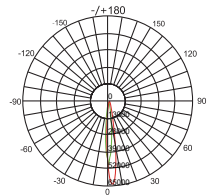

Accessories

OLE IDEAL-RGB

LED 48PCS Red620nm-6°800mcd
 DC24V Green520nm-6°1200mcd
 80W Blue 465nm-6°430mmd
 DMX RGB

Light Intensity : 6722 cd
V 0°/26° — **H C0°/38°** —

Distribution Curve Flux

Illumination Icon

OLE IDEAL-RGBW

LED 48PCS Red620nm-6°800mcd
 DC24V Green520nm-6°1200mcd
 80W Blue 465nm-6°430mmd
 DMX RGBW

Light Intensity : 7141 cd
V 0°/28° — **H C0°/39°** —

Distribution Curve Flux

Illumination Icon

OLE IDEAL-W

LED 48PCS Red620nm-6°800mcd
 DC24V Green520nm-6°1200mcd
 80W Blue 465nm-6°430mmd
 DMX W

Light Intensity : 7869 cd
V 0°/28° — **H C0°/39°** —

Distribution Curve Flux

Illumination Icon

OLE IDEAL-W

LED 48PCS Red620nm-6°800mcd
 DC24V Green520nm-6°1200mcd
 72W Blue 465nm-6°430mmd
 W

Light Intensity : 62959 cd
V 0°/7° — **H C0°/10°** —

Distribution Curve Flux

Illumination Icon

We reserve the right to make technical and design changes.

www.oversealighting.com

OVERSEA LIGHTING & ELECTRIC (M) SDN BHD
 Lot 6595, Jalan KPB12B, Kawasan Industri Kampung Baru Balakong,
 43300 Seri Kembangan, Selangor Darul Ehsan, Malaysia.