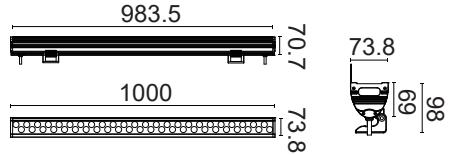

LED WALL WASHER. OLE IDEAL

OLE IDEAL				
Color	RGB	RGBW	W	W
Power	80W	80W	80W	72W
Control	DMX	DMX	DMX	-
Weight	4.3kg	4.3kg	4.3kg	4.3kg
Carton	1040x240x240mm (4 pcs per carton-19.1kg/carton)			

Protection : IP65
Input Voltage : DC24V
Beam Angle : 20°,30°,45°,60°,20°x45°
Material : Aluminium Housing
Optical Lens : Tempered Glass

Accessories

OLE IDEAL-RGB

LED 48PCS Red620nm-6°800mcd
 DC24V Green520nm-6°1200mcd
 80W Blue 465nm-6°430mmd
 DMX RGB

Light Intensity : 6722 cd
V 0°/26° — **H C0°/38°** —

Distribution Curve Flux

Illumination Icon

OLE IDEAL-RGBW

LED 48PCS Red620nm-6°800mcd
 DC24V Green520nm-6°1200mcd
 80W Blue 465nm-6°430mmd
 DMX RGBW

Light Intensity : 7141 cd
V 0°/28° — **H C0°/39°** —

Distribution Curve Flux

Illumination Icon

OLE IDEAL-W

LED 48PCS Red620nm-6°800mcd
 DC24V Green520nm-6°1200mcd
 80W Blue 465nm-6°430mmd
 DMX W

Light Intensity : 7869 cd
V 0°/28° — **H C0°/39°** —

Distribution Curve Flux

Illumination Icon

OLE IDEAL-W

LED 48PCS Red620nm-6°800mcd
 DC24V Green520nm-6°1200mcd
 72W Blue 465nm-6°430mmd
 W