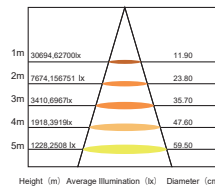

Illumination Icon

We reserve the right to make technical and design changes.

www.oversealighting.com

OVERSEA LIGHTING & ELECTRIC (M) SDN BHD
Lot 6595, Jalan KPB12B, Kawasan Industri Kampung Baru Balakong,
43300 Seri Kembangan, Selangor Darul Ehsan, Malaysia.

Tel : (603) 8964 1878, 8964 1888, 8964 1899

Fax : (603) 8964 1868

Email : info@oversealighting.com