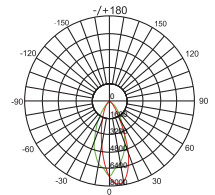

LED WALL WASHER. OLE IDEAL

OLE IDEAL				
Color	RGB	RGBW	W	W
Power	80W	80W	80W	72W
Control	DMX	DMX	DMX	-
Weight	4.3kg	4.3kg	4.3kg	4.3kg
Carton	1040x240x240mm (4 pcs per carton-19.1kg/carton)			

Protection : IP65
Input Voltage : DC24V
Beam Angle : 20°,30°,45°,60°,20°x45°
Material : Aluminium Housing
Optical Lens : Tempered Glass

Accessories

OLE IDEAL-RGB

LED 48PCS Red620nm-6°800mcd
 DC24V Green520nm-6°1200mcd
 80W Blue 465nm-6°430mmd
 DMX RGB

Light Intensity : 6722 cd
V 0°/26° — **H C0°/38°** —

Distribution Curve Flux

Illumination Icon

OLE IDEAL-RGBW

LED 48PCS Red620nm-6°800mcd
 DC24V Green520nm-6°1200mcd
 80W Blue 465nm-6°430mmd
 DMX RGBW

Light Intensity : 7141 cd
V 0°/28° — **H C0°/39°** —

Distribution Curve Flux

Illumination Icon

OLE IDEAL-W

LED 48PCS Red620nm-6°800mcd
 DC24V Green520nm-6°1200mcd
 80W Blue 465nm-6°430mmd
 DMX W

Light Intensity : 7869 cd
V 0°/28° — **H C0°/39°** —

Distribution Curve Flux

Illumination Icon

OLE IDEAL-W

LED 48PCS Red620nm-6°800mcd
 DC24V Green520nm-6°1200mcd
 72W Blue 465nm-6°430mmd
 W