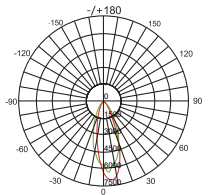

LED WALL WASHER. OLE IDEAL

OLE IDEAL				
Color	RGB	RGBW	W	W
Power	80W	80W	80W	72W
Control	DMX	DMX	DMX	-
Weight	4.3kg	4.3kg	4.3kg	4.3kg
Carton	1040x240x240mm (4 pcs per carton-19.1kg/carton)			

Protection : IP65
Input Voltage : DC24V
Beam Angle : 20°,30°,45°,60°,20°x45°
Material : Aluminium Housing
Optical Lens : Tempered Glass

Accessories

OLE IDEAL-RGB

LED 48PCS Red620nm-6°800mcd
 DC24V Green520nm-6°1200mcd
 80W Blue 465nm-6°430mmd
 DMX RGB

Light Intensity : 6722 cd
V 0°/26° — **H C0°/38°** —

Distribution Curve Flux

Illumination Icon

OLE IDEAL-RGBW

LED 48PCS Red620nm-6°800mcd
 DC24V Green520nm-6°1200mcd
 80W Blue 465nm-6°430mmd
 DMX RGBW

Light Intensity : 7141 cd
V 0°/28° — **H C0°/39°** —

Distribution Curve Flux

Illumination Icon

OLE IDEAL-W

LED 48PCS Red620nm-6°800mcd
 DC24V Green520nm-6°1200mcd
 80W Blue 465nm-6°430mmd
 DMX W

Light Intensity : 7869 cd
V 0°/28° — **H C0°/39°** —

Distribution Curve Flux

Illumination Icon

OLE IDEAL-W

LED 48PCS Red620nm-6°800mcd
 DC24V Green520nm-6°1200mcd
 72W Blue 465nm-6°430mmd
 W