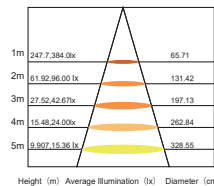

LED WALL WASHER. OLE IDEAL

OLE IDEAL				
Color	RGB	RGBW	W	W
Power	80W	80W	80W	72W
Control	DMX	DMX	DMX	-
Weight	4.3kg	4.3kg	4.3kg	4.3kg
Carton	1040x240x240mm (4 pcs per carton-19.1kg/carton)			

Protection : IP65
Input Voltage : DC24V
Beam Angle : 20°,30°,45°,60°,20°x45°
Material : Aluminium Housing
Optical Lens : Tempered Glass

Accessories

OLE IDEAL-RGB

LED 48PCS Red620nm-6°800mcd
 DC24V Green520nm-6°1200mcd
 80W Blue 465nm-6°430mmd
 DMX RGB

Light Intensity : 6722 cd
V 0°/26° — **H C0°/38°** —

Distribution Curve Flux

Illumination Icon

OLE IDEAL-RGBW

LED 48PCS Red620nm-6°800mcd
 DC24V Green520nm-6°1200mcd
 80W Blue 465nm-6°430mmd
 DMX RGBW

Light Intensity : 7141 cd
V 0°/28° — **H C0°/39°** —

Distribution Curve Flux

Illumination Icon

OLE IDEAL-W

LED 48PCS Red620nm-6°800mcd
 DC24V Green520nm-6°1200mcd
 80W Blue 465nm-6°430mmd
 DMX W

Light Intensity : 7869 cd
V 0°/28° — **H C0°/39°** —

Distribution Curve Flux

Illumination Icon

OLE IDEAL-W

LED 48PCS Red620nm-6°800mcd
 DC24V Green520nm-6°1200mcd
 72W Blue 465nm-6°430mmd
 W