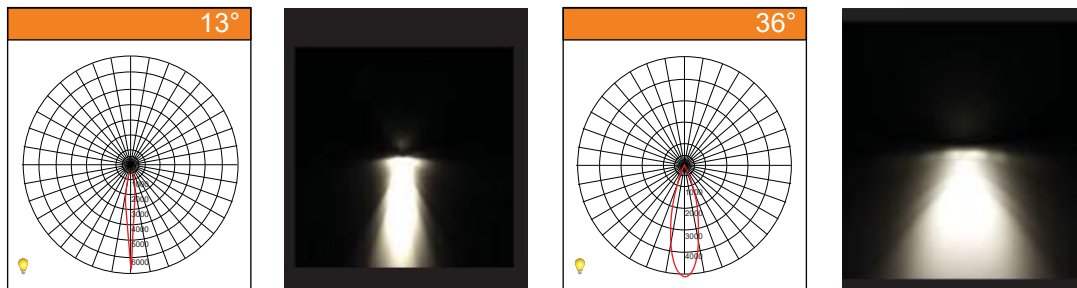

Specifications

Model No.	Power	Lamp	Input current	Weight	Color	Efficacy	Lumen
OLE OMA UP	15W	LED	0.06A	3kg	3500K-6000K	80 lm/W	1200 lm
OLE OMA UP	30W	LED	0.13A	3kg	3500K-6000K	80 lm/W	2400 lm
OLE OMA DOWN	15W	LED	0.06A	3kg	3500K-6000K	80 lm/W	1200 lm
OLE OMA DOWN	30W	LED	0.13A	3kg	3500K-6000K	80 lm/W	2400 lm
OLE OMA UP/DOWN	15Wx2	LED	0.06A	3.35kg	3500K-6000K	80 lm/W	2400 lm
OLE OMA UP/DOWN	30Wx2	LED	0.13A	3.35kg	3500K-6000K	80 lm/W	4800 lm

Photometric Data