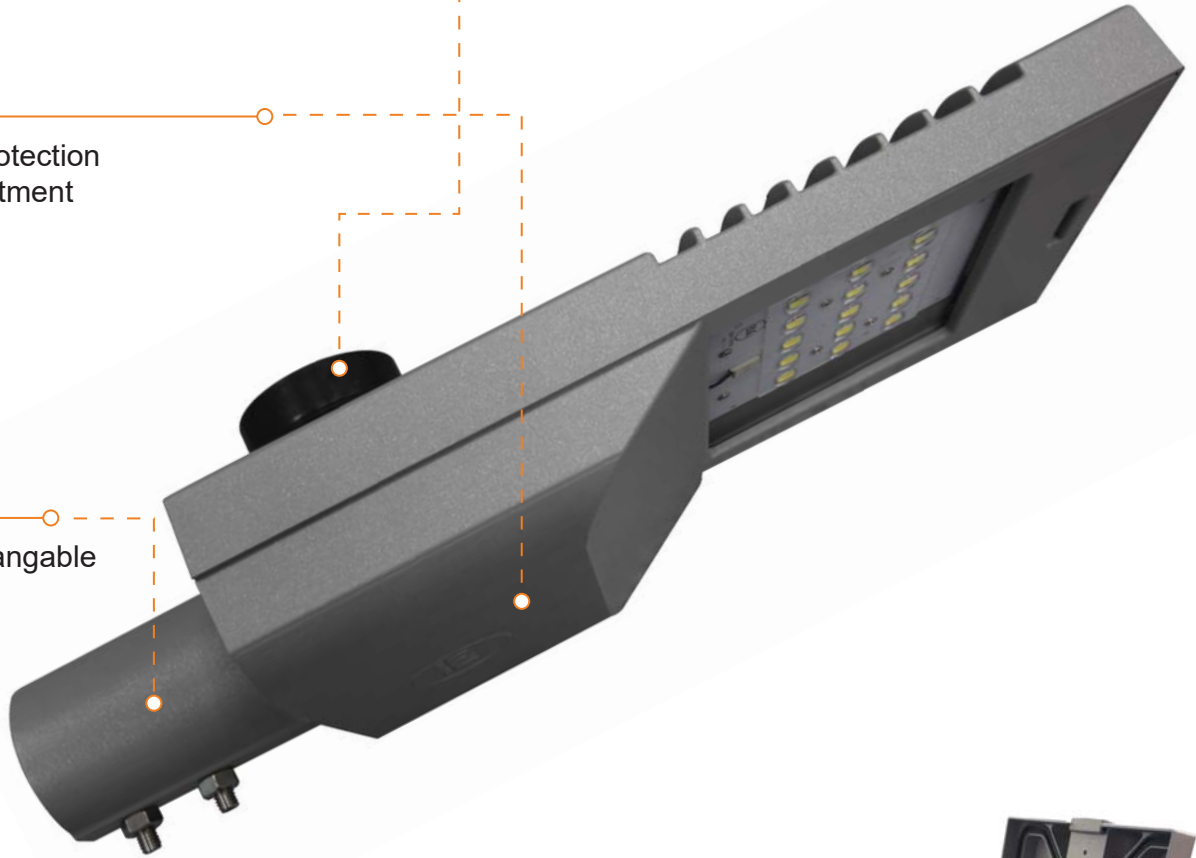

4 ————○
Smart control for dimming
NEMA socket : Support
NEMA 7 pin, ZIGBEE, PLC,
LORA smart lighting system
(optional).

5 ————○
IP65 protection
compartment

6 ————○
Interchangable
spigot

NEMA Socket
(Optional)