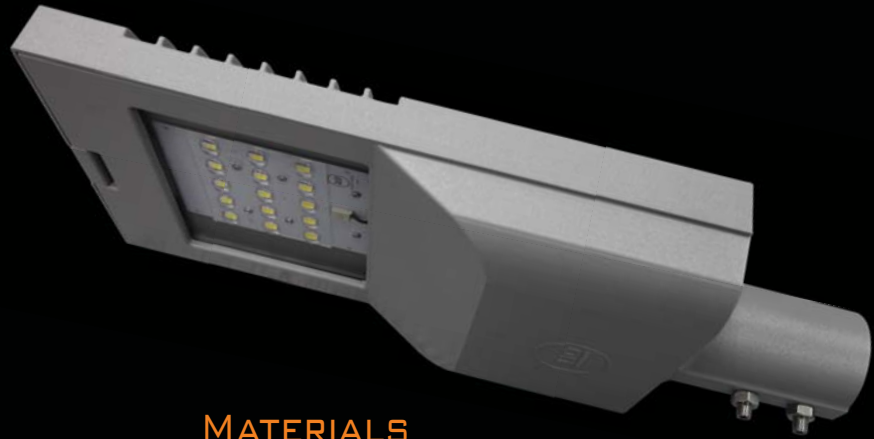

OLE can provide 7-10 years warranty

OLE FLEXI MINI

FEATURES

- Input voltage: 220V~240V / Universal input
- Lumen Maintenance: L80 @ 50,000 hours
- Working Temperature: -25°C ~ 50°C
- Storage Temperature: -25°C ~ 80°C
- Power Factor: >0.95 at Full Load

MATERIALS

- Casing material: Die-Cast Aluminum
  ADC12, Powder-Coated Finishing
- Cover: Tempered Glass
- Driver: Dimmable, Programmable
  & DALI Compatible 1~10V (Optional)
- NEMA Socket: Support NEMA 7 pin (Optional)

IP
65

CRI
>70-80

THD
5-10%

5
years
warranty

SIRIM

Specification

Model No.	Power	Input current	Weight	CCT	Efficacy	Lumen
OLE Flexi Mini B30	30W	0.13A	3.4kg	<3500K	111 lm/W	3330 lm
				4000K	116 lm/W	3480 lm
				5000K	115 lm/W	3450 lm
				6000K	114 lm/W	3420 lm
OLE Flexi Mini B40	40W	0.17A	3.6kg	<3500K	111 lm/W	4440 lm
				4000K	116 lm/W	4640 lm
				5000K	115 lm/W	4600 lm
				6000K	114 lm/W	4560 lm
OLE Flexi Mini B55	55W	0.23A	3.6kg	<3500K	111 lm/W	6105 lm
				4000K	116 lm/W	6380 lm
				5000K	115 lm/W	6325 lm
				6000K	114 lm/W	6270 lm
OLE Flexi Mini B70	70W	0.30A	3.7kg	<3500K	111 lm/W	7770 lm
				4000K	116 lm/W	8120 lm
				5000K	115 lm/W	8050 lm
				6000K	114 lm/W	7980 lm
OLE Flexi Mini B80	80W	0.34A	4.1kg	<3500K	114 lm/W	9120 lm
				4000K	119 lm/W	9520 lm
				5000K	118 lm/W	9440 lm
				6000K	117 lm/W	9360 lm

*Flux data based on $T_a = 35^\circ\text{C}$, CCT & Lumen + - 10%