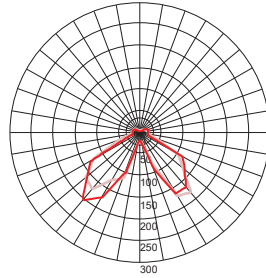

LED AMENITY LIGHT. OLE LED 6132/OLE LED CL998

OLE LED 6132	
Power	LED 30W~60W (Max)
Efficacy	110lm/W
Weight	9kg
Carton	710x285x725mm (1pc per carton-10.5kg/carton)

Protection : IP65
Input Voltage : AC240V
Material : Die-Cast Aluminium Housing,
Aluminium Sheet Rotating
Cover, PC Diffusion
Technology, Sealed Lamp
Housing

OLE LED CL998	
Power	LED 30W~60W (Max)
Efficacy	110lm/W
Weight	4.0kg
Carton	590x580x630mm (1pc per carton-6.0kg/carton)

Protection : IP65
Input Voltage : AC240V
Material : Pressure Die-Cast Aluminium
Reflector : Anodized and Sealed Single,
Piece High Purity Aluminium
Plate
Lens : High transparent PMMA

Type 2

We reserve the right to make technical and design changes.

www.oversealighting.com

OVERSEA LIGHTING & ELECTRIC (M) SDN BHD
Lot 6595, Jalan KPB12B, Kawasan Industri Kampung Baru Balakong,
43300 Seri Kembangan, Selangor Darul Ehsan, Malaysia.
Tel : (603) 8964 1878, 8964 1888, 8964 1899
Fax : (603) 8964 1868
Email : info@oversealighting.com