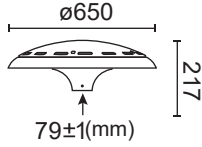

# LED AMENITY LIGHT. OLE LED 6132/OLE LED CL998

OLE LED 6132	
Power	LED 30W~60W (Max)
Efficacy	110lm/W
Weight	9kg
Carton	710x285x725mm (1pc per carton-10.5kg/carton)

Protection : IP65  
 Input Voltage : AC240V  
 Material : Die-Cast Aluminium Housing,  
 Aluminium Sheet Rotating  
 Cover, PC Diffusion  
 Technology, Sealed Lamp  
 Housing

OLE LED CL998	
Power	LED 30W~60W (Max)
Efficacy	110lm/W
Weight	4.0kg
Carton	590x580x630mm (1pc per carton-6.0kg/carton)

Protection : IP65  
 Input Voltage : AC240V  
 Material : Pressure Die-Cast Aluminium  
 Reflector : Anodized and Sealed Single,  
 Piece High Purity Aluminium  
 Plate  
 Lens : High transparent PMMA