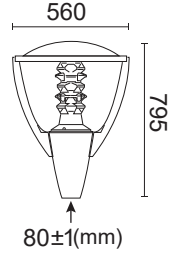

# LED AMENITY LIGHT. OLE LED 6132/OLE LED CL998

OLE LED 6132	
Power	LED 30W~60W (Max)
Efficacy	110lm/W
Weight	9kg
Carton	710x285x725mm (1pc per carton-10.5kg/carton)

Protection : IP65  
 Input Voltage : AC240V  
 Material : Die-Cast Aluminium Housing,  
 Aluminium Sheet Rotating  
 Cover, PC Diffusion  
 Technology, Sealed Lamp  
 Housing

OLE LED CL998	
Power	LED 30W~60W (Max)
Efficacy	110lm/W
Weight	4.0kg
Carton	590x580x630mm (1pc per carton-6.0kg/carton)

Protection : IP65  
 Input Voltage : AC240V  
 Material : Pressure Die-Cast Aluminium  
 Reflector : Anodized and Sealed Single,  
 Piece High Purity Aluminium  
 Plate  
 Lens : High transparent PMMA