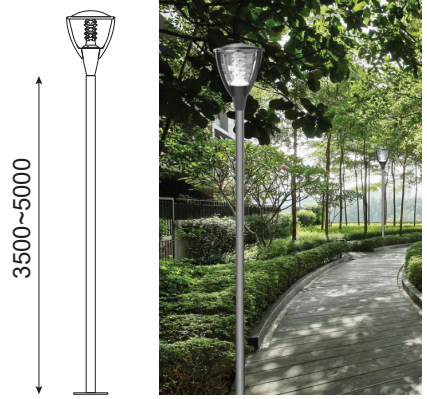

LED AMENITY LIGHT. OLE LED 6132/OLE LED CL998

OLE LED 6132	
Power	LED 30W~60W (Max)
Efficacy	110lm/W
Weight	9kg
Carton	710x285x725mm (1pc per carton-10.5kg/carton)

Protection : IP65
Input Voltage : AC240V
Material : Die-Cast Aluminium Housing,
Aluminium Sheet Rotating
Cover, PC Diffusion
Technology, Sealed Lamp
Housing

OLE LED CL998	
Power	LED 30W~60W (Max)
Efficacy	110lm/W
Weight	4.0kg
Carton	590x580x630mm (1pc per carton-6.0kg/carton)

Protection : IP65
Input Voltage : AC240V
Material : Pressure Die-Cast Aluminium
Reflector : Anodized and Sealed Single,
Piece High Purity Aluminium
Plate
Lens : High transparent PMMA

Type 2

We reserve the right to make technical and design changes.

www.oversealighting.com

OVERSEA LIGHTING & ELECTRIC (M) SDN BHD
Lot 6595, Jalan KPB12B, Kawasan Industri Kampung Baru Balakong,
43300 Seri Kembangan, Selangor Darul Ehsan, Malaysia.
Tel : (603) 8964 1878, 8964 1888, 8964 1899
Fax : (603) 8964 1868
Email : info@oversealighting.com