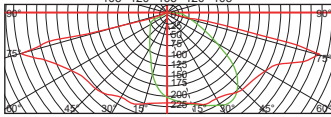

OLE LED 6132	
Power	LED 30W~60W (Max)
Efficacy	110lm/W
Weight	9kg
Carton	710x285x725mm (1pc per carton-10.5kg/carton)

Protection : IP65
Input Voltage : AC240V
Material : Die-Cast Aluminium Housing,
Aluminium Sheet Rotating
Cover, PC Diffusion
Technology, Sealed Lamp
Housing

OLE LED CL998	
Power	LED 30W~60W (Max)
Efficacy	110lm/W
Weight	4.0kg
Carton	590x580x630mm (1pc per carton-6.0kg/carton)

Protection : IP65
Input Voltage : AC240V
Material : Pressure Die-Cast Aluminium
Reflector : Anodized and Sealed Single,
Piece High Purity Aluminium
Plate
Lens : High transparent PMMA

Type 1