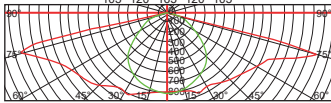

LED AMENITY LIGHT. OLE LED 6132/OLE LED CL998

OLE LED 6132	
Power	LED 30W~60W (Max)
Efficacy	110lm/W
Weight	9kg
Carton	710x285x725mm (1pc per carton-10.5kg/carton)

Protection : IP65
Input Voltage : AC240V
Material : Die-Cast Aluminium Housing,
Aluminium Sheet Rotating
Cover, PC Diffusion
Technology, Sealed Lamp
Housing

OLE LED CL998	
Power	LED 30W~60W (Max)
Efficacy	110lm/W
Weight	4.0kg
Carton	590x580x630mm (1pc per carton-6.0kg/carton)

Protection : IP65
Input Voltage : AC240V
Material : Pressure Die-Cast Aluminium
Reflector : Anodized and Sealed Single,
Piece High Purity Aluminium
Plate
Lens : High transparent PMMA

Type 2

We reserve the right to make technical and design changes.

www.oversealighting.com

OVERSEA LIGHTING & ELECTRIC (M) SDN BHD
Lot 6595, Jalan KPB12B, Kawasan Industri Kampung Baru Balakong,
43300 Seri Kembangan, Selangor Darul Ehsan, Malaysia.
Tel : (603) 8964 1878, 8964 1888, 8964 1899
Fax : (603) 8964 1868
Email : info@oversealighting.com