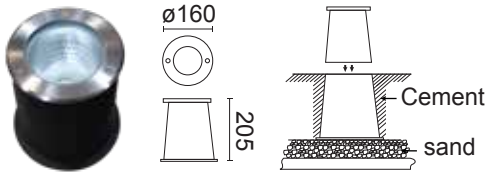

LED RECESSED BURIED LIGHT. OLE D/OLE SL/OLE 23

OLE D52044

Power	LED 3.6W
CCT	3000K/4000K/5000K
Carton	200x200x210mm (1 pc per carton-2kg/carton)

Protection : IP65
 Input Voltage : DC24V
 Material : Stainless Steel

OLE SL2106CA-6

Power	LED 7W
CCT	3000K/4000K/5000K
Carton	135x135x130mm (1 pc per carton-1kg/carton)

Protection : IP67
 Input Voltage : DC24V
 Material : Stainless Steel

OLE 2342

Power	LED 3W
CCT	3000K
Carton	520x480x290mm (50 pc per carton-13kg/carton)

Protection : IP65
 Input Voltage : AC240V
 Material : Stainless Steel
 Diffuser : Glass with Plastic Fixing
 Housing

OLE 2343

Power	LED COB 3W
CCT	3000K
Carton	520x480x290mm (50 pc per carton-20kg/carton)

Protection : IP65
 Input Voltage : AC240V
 Material : Stainless Steel
 Diffuser : Glass with Plastic Fixing
 Housing

We reserve the right to make technical and design changes.

www.oversealighting.com

OVERSEA LIGHTING & ELECTRIC (M) SDN BHD