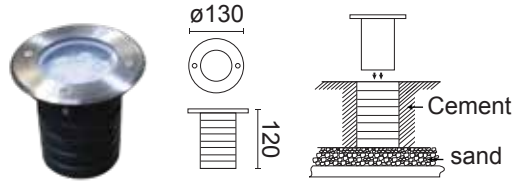

LED RECESSED BURIED LIGHT. OLE D/OLE SL/OLE 23

OLE D52044

Power	LED 3.6W
CCT	3000K/4000K/5000K
Carton	200x200x210mm (1 pc per carton-2kg/carton)

Protection : IP65
 Input Voltage : DC24V
 Material : Stainless Steel

OLE SL2106CA-6

Power	LED 7W
CCT	3000K/4000K/5000K
Carton	135x135x130mm (1 pc per carton-1kg/carton)

Protection : IP67
 Input Voltage : DC24V
 Material : Stainless Steel

OLE 2342

Power	LED 3W
CCT	3000K
Carton	520x480x290mm (50 pc per carton-13kg/carton)

Protection : IP65
 Input Voltage : AC240V
 Material : Stainless Steel
 Diffuser : Glass with Plastic Fixing
 Housing

OLE 2343

Power	LED COB 3W
CCT	3000K
Carton	520x480x290mm (50 pc per carton-20kg/carton)

Protection : IP65
 Input Voltage : AC240V
 Material : Stainless Steel
 Diffuser : Glass with Plastic Fixing
 Housing

We reserve the right to make technical and design changes.

www.oversealighting.com

OVERSEA LIGHTING & ELECTRIC (M) SDN BHD