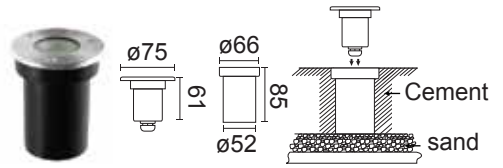

LED RECESSED BURIED LIGHT. OLE D/OLE SL/OLE 23

OLE D52044

Power	LED 3.6W
CCT	3000K/4000K/5000K
Carton	200x200x210mm (1 pc per carton-2kg/carton)

Protection : IP65
 Input Voltage : DC24V
 Material : Stainless Steel

OLE SL2106CA-6

Power	LED 7W
CCT	3000K/4000K/5000K
Carton	135x135x130mm (1 pc per carton-1kg/carton)

Protection : IP67
 Input Voltage : DC24V
 Material : Stainless Steel

OLE 2342

Power	LED 3W
CCT	3000K
Carton	520x480x290mm (50 pc per carton-13kg/carton)

Protection : IP65
 Input Voltage : AC240V
 Material : Stainless Steel
 Diffuser : Glass with Plastic Fixing
 Housing

OLE 2343

Power	LED COB 3W
CCT	3000K
Carton	520x480x290mm (50 pc per carton-20kg/carton)

Protection : IP65
 Input Voltage : AC240V
 Material : Stainless Steel
 Diffuser : Glass with Plastic Fixing
 Housing

We reserve the right to make technical and design changes.

www.oversealighting.com

OVERSEA LIGHTING & ELECTRIC (M) SDN BHD