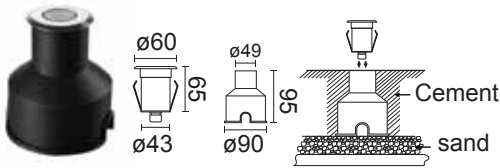

LED RECESSED BURIED LIGHT. OLE D/OLE SL/OLE 23

OLE D52044

Power	LED 3.6W
CCT	3000K/4000K/5000K
Carton	200x200x210mm (1 pc per carton-2kg/carton)

Protection : IP65
 Input Voltage : DC24V
 Material : Stainless Steel

OLE SL2106CA-6

Power	LED 7W
CCT	3000K/4000K/5000K
Carton	135x135x130mm (1 pc per carton-1kg/carton)

Protection : IP67
 Input Voltage : DC24V
 Material : Stainless Steel

OLE 2342

Power	LED 3W
CCT	3000K
Carton	520x480x290mm (50 pc per carton-13kg/carton)

Protection : IP65
 Input Voltage : AC240V
 Material : Stainless Steel
 Diffuser : Glass with Plastic Fixing
 Housing

OLE 2343

Power	LED COB 3W
CCT	3000K
Carton	520x480x290mm (50 pc per carton-20kg/carton)

Protection : IP65
 Input Voltage : AC240V
 Material : Stainless Steel
 Diffuser : Glass with Plastic Fixing
 Housing

We reserve the right to make technical and design changes.

www.oversealighting.com

OVERSEA LIGHTING & ELECTRIC (M) SDN BHD