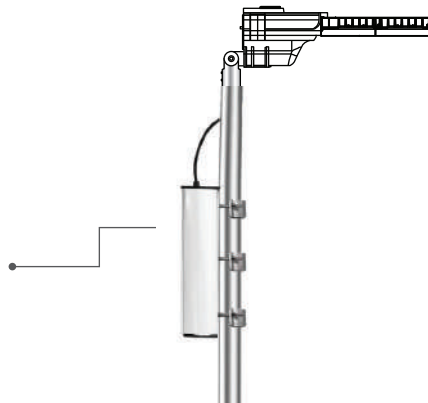

Battery box mounting on pole