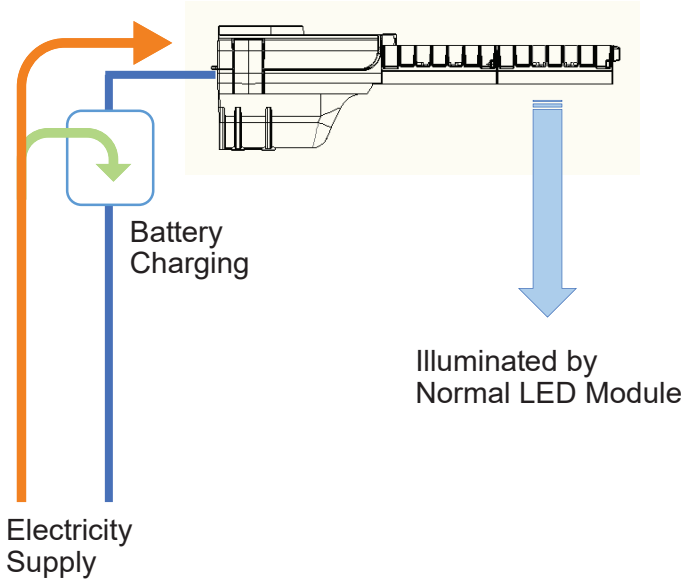

LiFePO4 Battery

Battery box mounting on pole

# Mode of Operation

**Normal Mode**

**Emergency Mode**  
(Backup Module Illuminate, while electricity disruption occur)