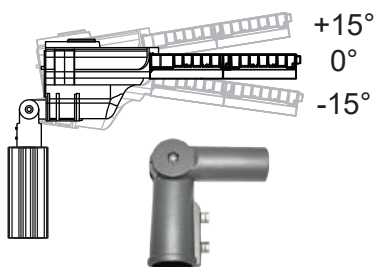

### Type of installation on pole mounting

Support adjustable spigot adaptor, optional for angle adjustment, applicable both Post-Top and Side-Entry mounting

Post-Top Position

Side-Entry Position