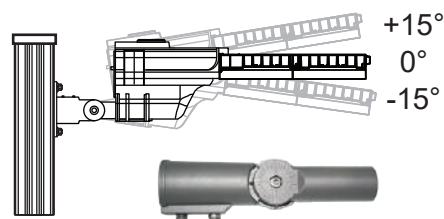

### Type of installation on pole mounting

Support adjustable spigot adaptor, optional for angle adjustment, applicable both Post-Top and Side-Entry mounting

Post-Top Position

Side-Entry Position