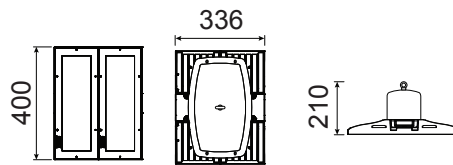

## Photometric Data

**Feature Diagram**

LED Module

Ring Outfit Mounting

**Dimensions**

**OLE DURA CRL90 / OLE DURA CRL120**

Carton Size: (L)245x(W)485x(H)245

**OLE DURA CRL150 / OLE DURA CRL180 / OLE DURA CRL240**

Carton Size: (L)498x(W)448x(H)236

**OLE DURA CRL300**

Carton Size: (L)542x(W)482x(H)245