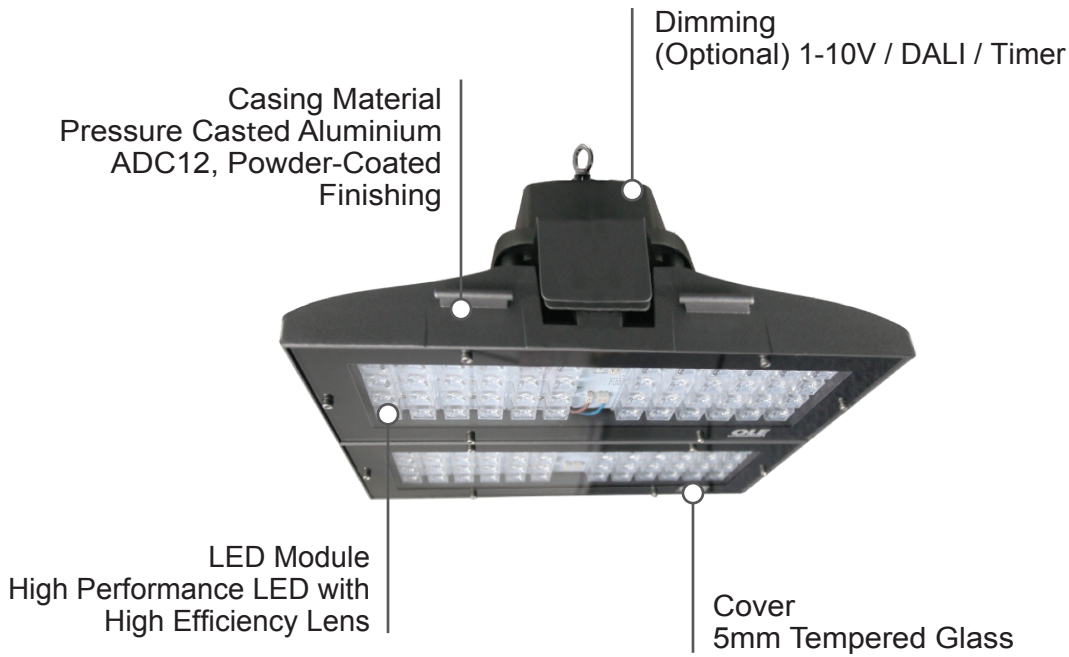

Feature Diagram

LED Module