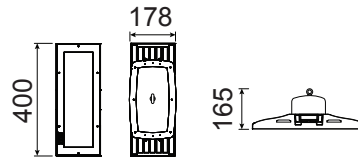

## Photometric Data

**Feature Diagram**

LED Module

Ring Outfit Mounting

**Dimensions**

**OLE DURA CRL90 / OLE DURA CRL120**

Carton Size: (L)245x(W)485x(H)245

**OLE DURA CRL150 / OLE DURA CRL180 / OLE DURA CRL240**

Carton Size: (L)498x(W)448x(H)236

**OLE DURA CRL300**

Carton Size: (L)542x(W)482x(H)245