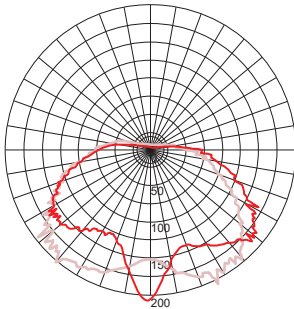

We reserve the right to make technical and design changes.

www.oversealighting.com

OVERSEA LIGHTING & ELECTRIC (M) SDN BHD
Lot 6595, Jalan KPBI2B, Kawasan Industri Kampung Baru Balakong,
43300 Seri Kembangan, Selangor Darul Ehsan, Malaysia.
Tel : (603) 8964 1878, 8964 1888, 8964 1899
Fax : (603) 8964 1868
Email : info@oversealighting.com