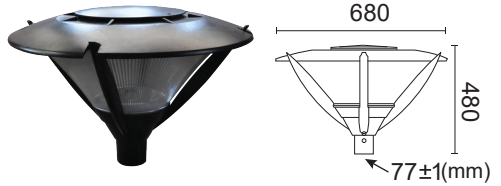

# LED AMENITY LIGHT. OLE Auris/OLE MAL Ilusi

OLE Auris	
Power	LED 30W~60W (Max)
Efficacy	110lm/W
Weight	7.0kg
Carton	450x450x570mm (1pc per carton-8.2kg/carton)

OLE MAL Ilusi	
Power	LED 30W~60W (Max)
Efficacy	110lm/W
Weight	9.6kg
Carton	690x700x500mm (1pc per carton-12kg/carton)

Protection : IP65 - Optical Block  
 IP54 - Gear Compartment  
 Input Voltage : AC240V  
 Material : Aluminium Sheet Rotating Cover

Protection : IP65  
 Input Voltage : AC240V  
 Material : Die-Cast Aluminium