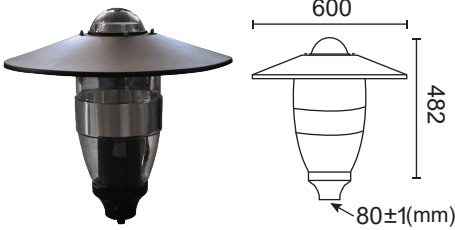

# LED AMENITY LIGHT. OLE Auris/OLE MAL Ilusi

OLE Auris	
Power	LED 30W~60W (Max)
Efficacy	110lm/W
Weight	7.0kg
Carton	450x450x570mm (1pc per carton-8.2kg/carton)

OLE MAL Ilusi	
Power	LED 30W~60W (Max)
Efficacy	110lm/W
Weight	9.6kg
Carton	690x700x500mm (1pc per carton-12kg/carton)

Protection : IP65 - Optical Block  
 IP54 - Gear Compartment  
 Input Voltage : AC240V  
 Material : Aluminium Sheet Rotating Cover

Protection : IP65  
 Input Voltage : AC240V  
 Material : Die-Cast Aluminium