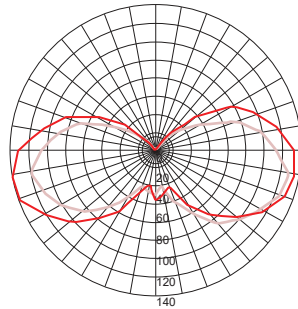

We reserve the right to make technical and design changes.

www.oversealighting.com

OVERSEA LIGHTING & ELECTRIC (M) SDN BHD
Lot 6595, Jalan KPBI2B, Kawasan Industri Kampung Baru Balakong,
43300 Seri Kembangan, Selangor Darul Ehsan, Malaysia.
Tel : (603) 8964 1878, 8964 1888, 8964 1899
Fax : (603) 8964 1868
Email : info@oversealighting.com