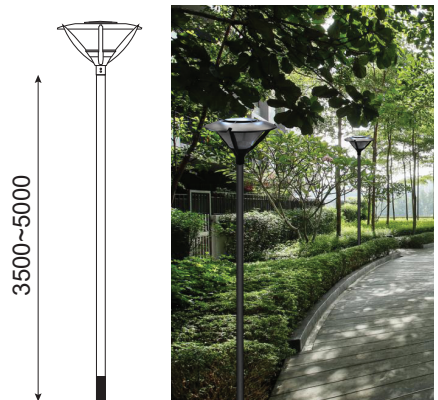

# LED AMENITY LIGHT. OLE Auris/OLE MAL Ilusi

OLE Auris	
Power	LED 30W~60W (Max)
Efficacy	110lm/W
Weight	7.0kg
Carton	450x450x570mm (1pc per carton-8.2kg/carton)

OLE MAL Ilusi	
Power	LED 30W~60W (Max)
Efficacy	110lm/W
Weight	9.6kg
Carton	690x700x500mm (1pc per carton-12kg/carton)

Protection : IP65 - Optical Block  
 IP54 - Gear Compartment  
 Input Voltage : AC240V  
 Material : Aluminium Sheet Rotating Cover

Protection : IP65  
 Input Voltage : AC240V  
 Material : Die-Cast Aluminium