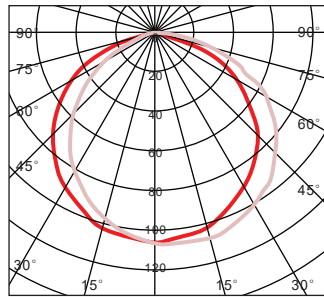

LED AMENITY LIGHT. OLE BMLG

OLE BMLG 1007	
Power	LED 30W~80W (Max)
Efficacy	110lm/W
Weight	7kg
Carton	410x410x850mm (1pc per carton-8kg/carton)

Protection : IP65
 Input Voltage : AC240V
 Material : Aluminium Body

OLE BMLG 1008	
Power	LED 30W~80W (Max)
Efficacy	110lm/W
Weight	8.5kg
Carton	550x550x900mm (1pc per carton-10kg/carton)

Protection : IP65
 Input Voltage : AC240V
 Material : Aluminium Body

We reserve the right to make technical and design changes.