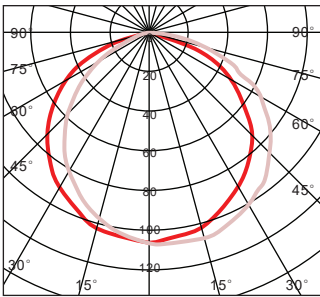

LED AMENITY LIGHT. OLE BMLG

OLE BMLG 1007	
Power	LED 30W~80W (Max)
Efficacy	110lm/W
Weight	7kg
Carton	410x410x850mm (1pc per carton-8kg/carton)

Protection : IP65
 Input Voltage : AC240V
 Material : Aluminium Body

OLE BMLG 1008	
Power	LED 30W~80W (Max)
Efficacy	110lm/W
Weight	8.5kg
Carton	550x550x900mm (1pc per carton-10kg/carton)

Protection : IP65
 Input Voltage : AC240V
 Material : Aluminium Body

We reserve the right to make technical and design changes.