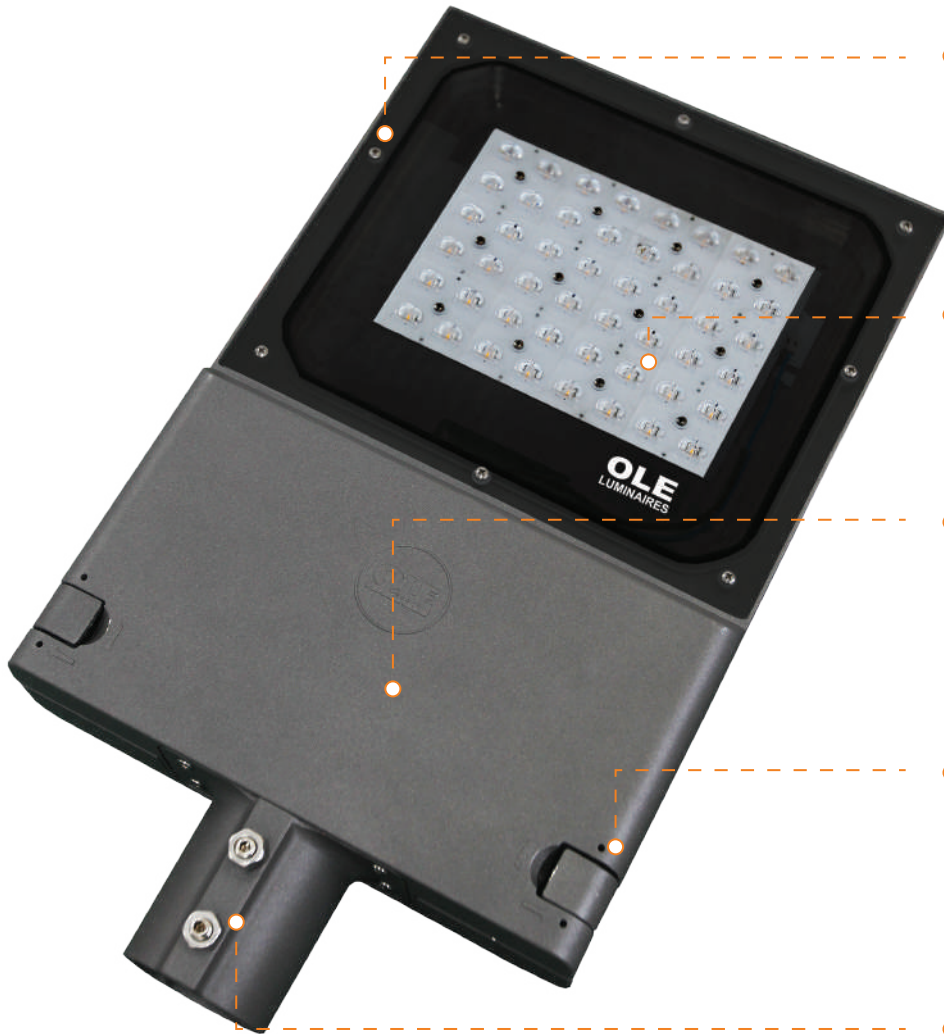

MATERIALS

- Casing material: Die-Cast Aluminum
ADC12, Powder-Coated Finishing
- Cover: 5mm Tempered Glass
- Driver: Dimmable, Programmable
& DALI Compatible 1~10V (Optional)
- NEMA Socket: Support ZHAGA, NEMA, ZIGBEE,
PLC, LORA Smart Lighting System (Optional)

Construction of OLE FLEXI ST

Cut - off connector
(Optional)

Clip lock to open and close
top opening cover

Safety switch cut off power
supply once cover opened
(optional)

7 High transparency
5mm tempered glass cover

8 LED module

9 Casing material
Die-cast aluminum ADC12,
powder-coated finishing

10 Smart control for dimming
NEMA socket : Support NEMA,
ZIGBEE, LORA smart lighting
system (optional)

11 Interchangeable spigot