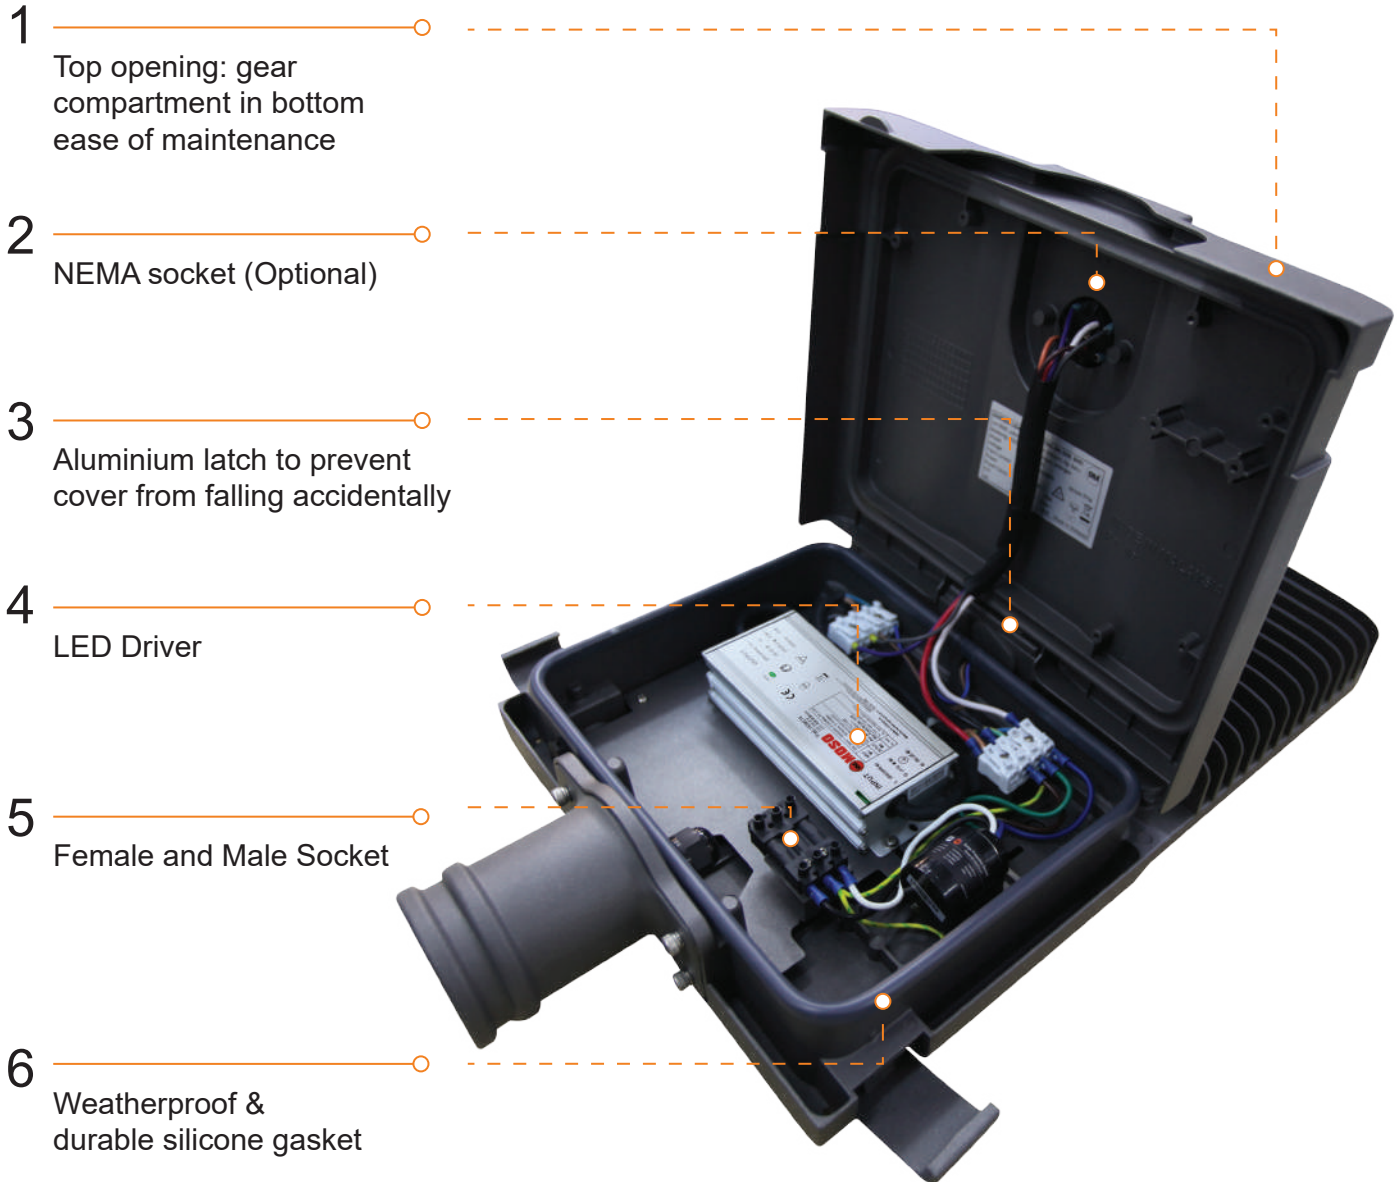

MATERIALS

- Casing material: Die-Cast Aluminum
ADC12, Powder-Coated Finishing
- Cover: 5mm Tempered Glass
- Driver: Dimmable, Programmable
& DALI Compatible 1~10V (Optional)
- NEMA Socket: Support ZHAGA, NEMA, ZIGBEE,
PLC, LORA Smart Lighting System (Optional)

*Flux data based on Ta = 35°C, CCT & Lumen + - 10%

Photometric Data

Optional for Adjustable Spigot	Fixed Spigot
--------------------------------	--------------

OLE Flexi ST

**Suitable for both 48mm & 60mm spigot adaptor*

Construction of OLE FLEXI ST

Cut - off connector
(Optional)

Clip lock to open and close
top opening cover

Safety switch cut off power
supply once cover opened
(optional)

7 High transparency
5mm tempered glass cover

8 LED module

9 Casing material
Die-cast aluminum ADC12,
powder-coated finishing

10 Smart control for dimming
NEMA socket : Support NEMA,
ZIGBEE, LORA smart lighting
system (optional)

11 Interchangeable spigot