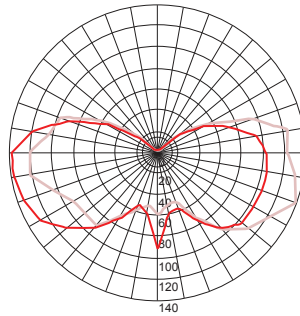

We reserve the right to make technical and design changes.

www.oversealighting.com

OVERSEA LIGHTING & ELECTRIC (M) SDN BHD
Lot 6595, Jalan KPB12B, Kawasan Industri Kampung Baru Balakong,
43300 Seri Kembangan, Selangor Darul Ehsan, Malaysia.
Tel : (603) 8964 1878, 8964 1888, 8964 1899
Fax : (603) 8964 1868
Email : info@oversealighting.com