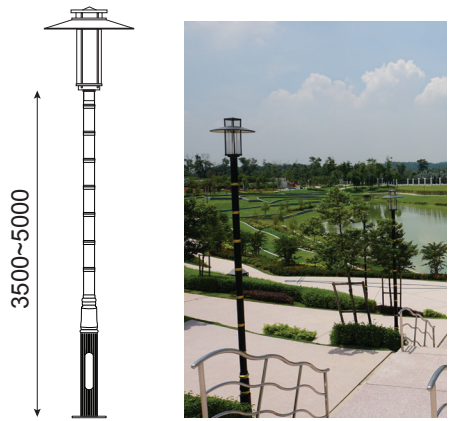

We reserve the right to make technical and design changes.

www.oversealighting.com

OVERSEA LIGHTING & ELECTRIC (M) SDN BHD
Lot 6595, Jalan KPB12B, Kawasan Industri Kampung Baru Balakong,
43300 Seri Kembangan, Selangor Darul Ehsan, Malaysia.
Tel : (603) 8964 1878, 8964 1888, 8964 1899
Fax : (603) 8964 1868
Email : info@oversealighting.com