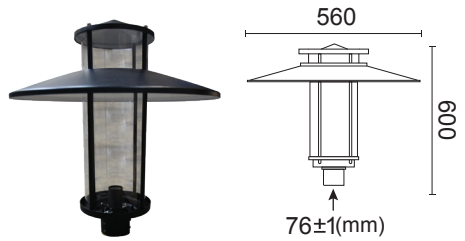

# LED AMENITY LIGHT. OLE Xelica 7242/OLE MAL E93006

OLE Xelica 7242	
Power	LED 55W (Max)
Efficacy	110lm/W
Weight	12.5kg
Carton	800x800x1200mm (1pc per carton-12.7kg/carton)

OLE MAL E93006	
Power	LED 30W~60W (Max)
Efficacy	110lm/W
Weight	4.0kg
Carton	590x580x630mm (1pc per carton-6.0kg/carton)

Protection : IP65  
 Input Voltage : AC240V  
 Material : Die-Cast Aluminium Housing  
 ADC12 Highly Polished PC Reflector, Symmetrical or Asymmetrical Reflector  
 Driver : Built-in Constant Current

Protection : IP65  
 Input Voltage : AC240V  
 Material : Die-Cast Aluminium