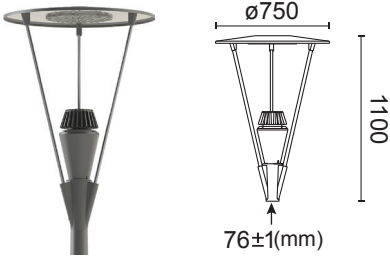

# LED AMENITY LIGHT. OLE Xelica 7242/OLE MAL E93006

OLE Xelica 7242	
Power	LED 55W (Max)
Efficacy	110lm/W
Weight	12.5kg
Carton	800x800x1200mm (1pc per carton-12.7kg/carton)

OLE MAL E93006	
Power	LED 30W~60W (Max)
Efficacy	110lm/W
Weight	4.0kg
Carton	590x580x630mm (1pc per carton-6.0kg/carton)

Protection : IP65  
 Input Voltage : AC240V  
 Material : Die-Cast Aluminium Housing  
 ADC12 Highly Polished PC Reflector, Symmetrical or Asymmetrical Reflector  
 Driver : Built-in Constant Current

Protection : IP65  
 Input Voltage : AC240V  
 Material : Die-Cast Aluminium