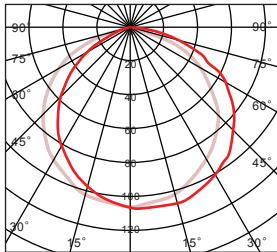

We reserve the right to make technical and design changes.

www.oversealighting.com

OVERSEA LIGHTING & ELECTRIC (M) SDN BHD
Lot 6595, Jalan KPB12B, Kawasan Industri Kampung Baru Balakong,
43300 Seri Kembangan, Selangor Darul Ehsan, Malaysia.
Tel : (603) 8964 1878, 8964 1888, 8964 1899
Fax : (603) 8964 1868
Email : info@oversealighting.com