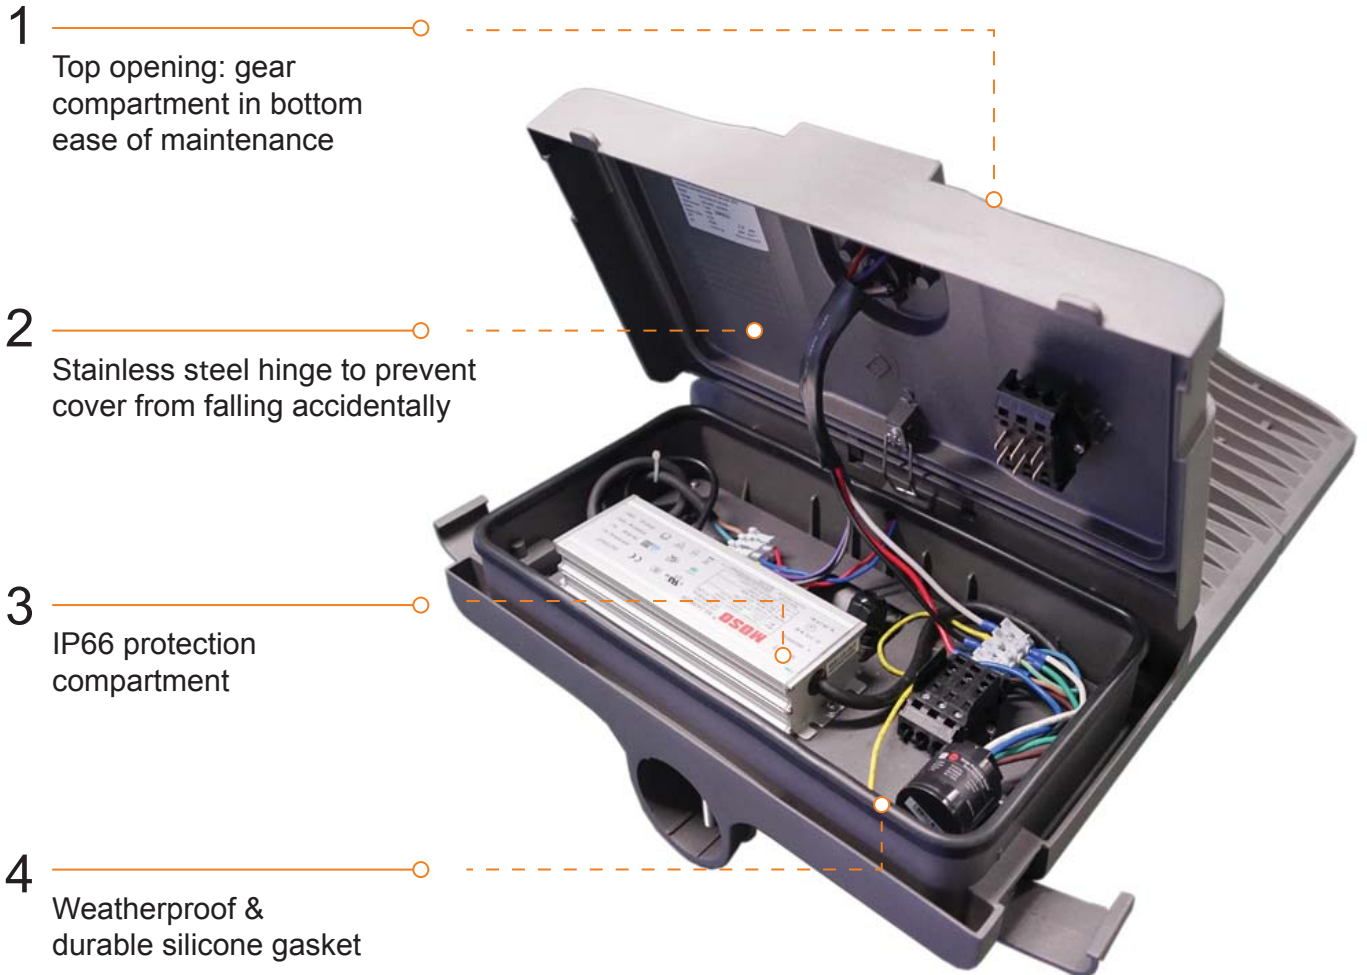

MATERIALS

- Casing material: Die-Cast Aluminum
ADC12, Powder-Coated Finishing
- Cover: 5mm Tempered Glass
- Driver: Dimmable, Programmable
& DALI Compatible 1~10V (Optional)
- NEMA Socket: Support NEMA, ZIGBEE, PLC,
LORA Smart Lighting System (Optional)

Photometric Data

Dimension

*Suitable for both 48mm & 60mm spigot adaptor

Construction of OLE DURA ST PRO

Cut - off connector
(Optional)

NEMA Socket
(Optional)

Construction of OLE DURA ST PRO

Clip lock to open and close top opening cover