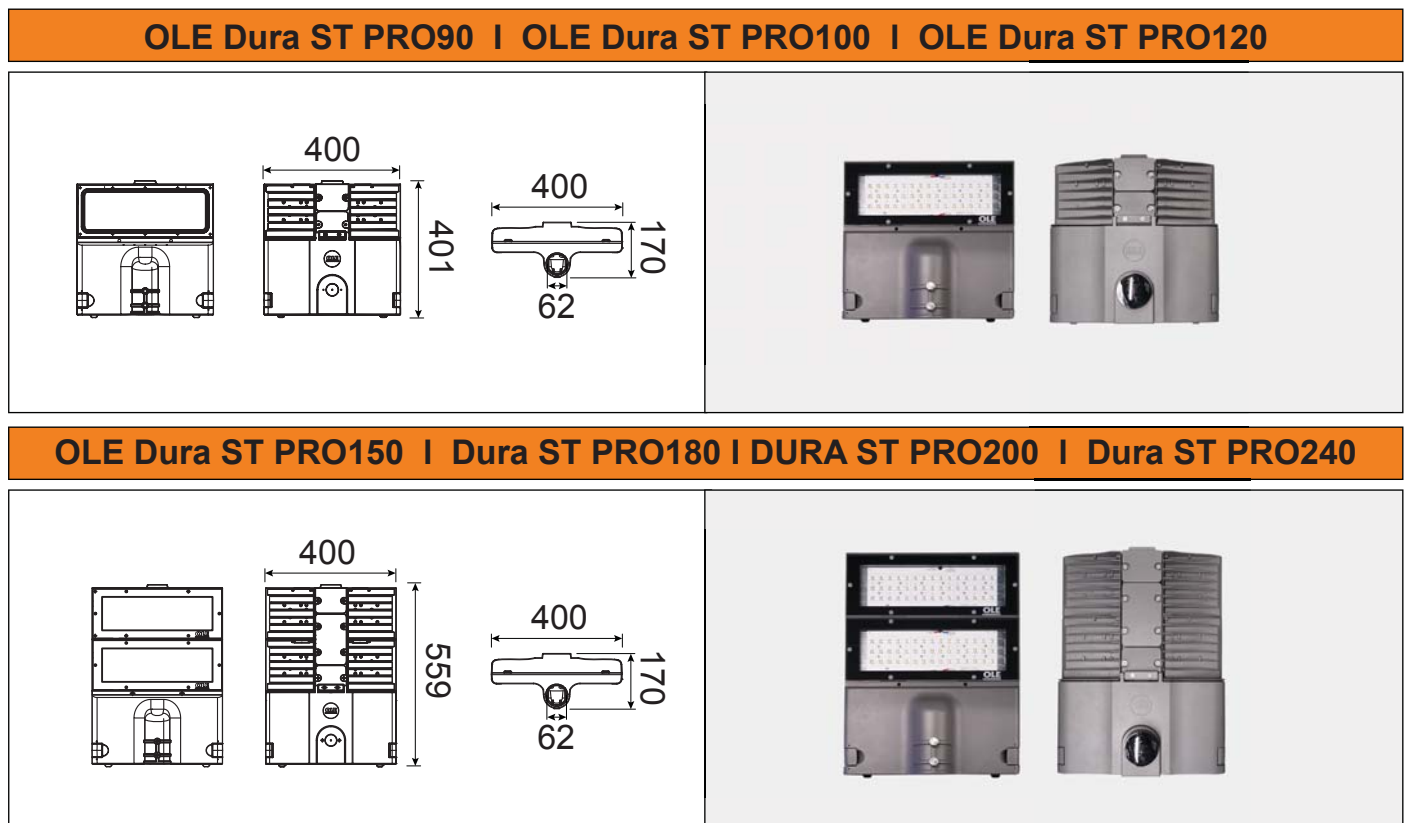

MATERIALS

- Casing material: Die-Cast Aluminum
ADC12, Powder-Coated Finishing
- Cover: 5mm Tempered Glass
- Driver: Dimmable, Programmable
& DALI Compatible 1~10V (Optional)
- NEMA Socket: Support NEMA, ZIGBEE, PLC,
LORA Smart Lighting System (Optional)

*Flux data based on $T_a = 35^\circ\text{C}$, CCT & Lumen + - 10%

Certified

- Certified by DEKRA & SIRIM.
- CB & CE-LVD certified.
- Compliances : Safety IEC 60598-1, IEC 60598-2-3, IEC 62471, IEC 62778.
- EMC : EN 55015, EN 61547, EN 61000-3-2, EN 61000-3-3.
- UL1598 standard.

Photometric Data

Dimension

*Suitable for both 48mm & 60mm spigot adaptor

Construction of OLE DURA ST PRO

Cut - off connector
(Optional)

NEMA Socket
(Optional)

Construction of OLE DURA ST PRO

Clip lock to open and close top opening cover