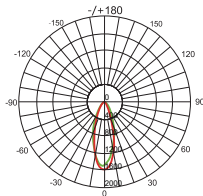

LED WALL WASHER. OLE MONA

OLE MONA			
Color	RGB	RGBW	W
Power	24W/36W	24W/36W	24W/36W
Control	DMX	DMX	DMX
Weight	1.2kg	1.2kg	1.2kg
Carton	1040x250x250mm (12 pcs per carton-21kg/carton)		

Protection : IP65
Input Voltage : DC24V
Beam Angle : 25°x45°(RGB,W)
 30°,45°,30°x50°(RGBW)
Material : Aluminium Housing
Optical Lens : Tempered Glass

Accessories

OLE MONA-RGB

LED 24PCS Red 620nm-6*800mcd
 DC24V Green 520nm-6*1200mcd
 24W Blue 465nm-6*430mmd
 DMX RGB

Light Intensity : 1592 cd
V 0°/37° **H** 0°/38°

Distribution Curve Flux

Illumination Icon

OLE MONA-RGBW

LED 24PCS Red 620nm-6*800mcd
 DC24V Green 520nm-6*1200mcd
 24W Blue 465nm-6*430mmd
 DMX RGBW

Light Intensity : 1645 cd
V 0°/37° **H** 0°/38°

Distribution Curve Flux

Illumination Icon

OLE MONA-W

LED 24PCS Red 620nm-6*800mcd
 DC24V Green 520nm-6*1200mcd
 24W Blue 465nm-6*430mmd
 W

Light Intensity : 62959 cd
V 0°/22° **H** 0°/52°

Distribution Curve Flux

Illumination Icon

We reserve the right to make technical and design changes.