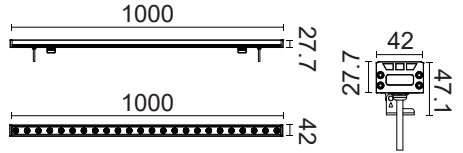

LED WALL WASHER. OLE MONA

OLE MONA			
Color	RGB	RGBW	W
Power	24W/36W	24W/36W	24W/36W
Control	DMX	DMX	DMX
Weight	1.2kg	1.2kg	1.2kg
Carton	1040x250x250mm (12 pcs per carton-21kg/carton)		

Protection : IP65
Input Voltage : DC24V
Beam Angle : 25°x45°(RGB,W)
 30°,45°,30°x50°(RGBW)
Material : Aluminium Housing
Optical Lens : Tempered Glass

Accessories

OLE MONA-RGB

LED 24PCS Red 620nm-6*800mcd
 DC24V Green 520nm-6*1200mcd
 24W Blue 465nm-6*430mmd
 DMX RGB

Light Intensity : 1592 cd
V 0°/37° **H** 0°/38°

Distribution Curve Flux

Illumination Icon

OLE MONA-RGBW

LED 24PCS Red 620nm-6*800mcd
 DC24V Green 520nm-6*1200mcd
 24W Blue 465nm-6*430mmd
 DMX RGBW

Light Intensity : 1645 cd
V 0°/37° **H** 0°/38°

Distribution Curve Flux

Illumination Icon

OLE MONA-W

LED 24PCS Red 620nm-6*800mcd
 DC24V Green 520nm-6*1200mcd
 24W Blue 465nm-6*430mmd
 W

Light Intensity : 62959 cd
V 0°/22° **H** 0°/52°

Distribution Curve Flux

Illumination Icon

We reserve the right to make technical and design changes.