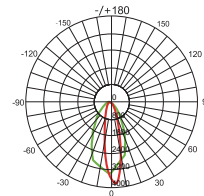

LED WALL WASHER. OLE MONA

OLE MONA			
Color	RGB	RGBW	W
Power	24W/36W	24W/36W	24W/36W
Control	DMX	DMX	DMX
Weight	1.2kg	1.2kg	1.2kg
Carton	1040x250x250mm (12 pcs per carton-21kg/carton)		

Protection : IP65
Input Voltage : DC24V
Beam Angle : 25°x45°(RGB,W)
 30°,45°,30°x50°(RGBW)
Material : Aluminium Housing
Optical Lens : Tempered Glass

Accessories

OLE MONA-RGB

LED 24PCS Red 620nm-6*800mcd
 DC24V Green 520nm-6*1200mcd
 24W Blue 465nm-6*430mmd
 DMX RGB

Light Intensity : 1592 cd
V 0°/37° **H** 0°/38°

Distribution Curve Flux

Illumination Icon

OLE MONA-RGBW

LED 24PCS Red 620nm-6*800mcd
 DC24V Green 520nm-6*1200mcd
 24W Blue 465nm-6*430mmd
 DMX RGBW

Light Intensity : 1645 cd
V 0°/37° **H** 0°/38°

Distribution Curve Flux

Illumination Icon

OLE MONA-W

LED 24PCS Red 620nm-6*800mcd
 DC24V Green 520nm-6*1200mcd
 24W Blue 465nm-6*430mmd
 W

Light Intensity : 62959 cd
V 0°/22° **H** 0°/52°

Distribution Curve Flux

Illumination Icon

We reserve the right to make technical and design changes.