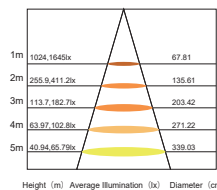

LED WALL WASHER. OLE MONA

OLE MONA			
Color	RGB	RGBW	W
Power	24W/36W	24W/36W	24W/36W
Control	DMX	DMX	DMX
Weight	1.2kg	1.2kg	1.2kg
Carton	1040x250x250mm (12 pcs per carton-21kg/carton)		

Protection : IP65
Input Voltage : DC24V
Beam Angle : 25°x45°(RGB,W)
 30°,45°,30°x50°(RGBW)
Material : Aluminium Housing
Optical Lens : Tempered Glass

Accessories

OLE MONA-RGB

LED 24PCS Red 620nm-6*800mcd
 DC24V Green 520nm-6*1200mcd
 24W Blue 465nm-6*430mmd
 DMX RGB

Light Intensity : 1592 cd
V 0°/37° **H** 0°/38°

Distribution Curve Flux

Illumination Icon

OLE MONA-RGBW

LED 24PCS Red 620nm-6*800mcd
 DC24V Green 520nm-6*1200mcd
 24W Blue 465nm-6*430mmd
 DMX RGBW

Light Intensity : 1645 cd
V 0°/37° **H** 0°/38°

Distribution Curve Flux

Illumination Icon

OLE MONA-W

LED 24PCS Red 620nm-6*800mcd
 DC24V Green 520nm-6*1200mcd
 24W Blue 465nm-6*430mmd
 W

Light Intensity : 62959 cd
V 0°/22° **H** 0°/52°

Distribution Curve Flux

Illumination Icon

We reserve the right to make technical and design changes.