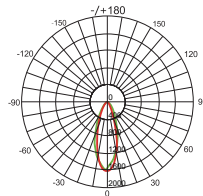

LED WALL WASHER. OLE MONA

OLE MONA			
Color	RGB	RGBW	W
Power	24W/36W	24W/36W	24W/36W
Control	DMX	DMX	DMX
Weight	1.2kg	1.2kg	1.2kg
Carton	1040x250x250mm (12 pcs per carton-21kg/carton)		

Protection : IP65
Input Voltage : DC24V
Beam Angle : 25°x45°(RGB,W)
 30°,45°,30°x50°(RGBW)
Material : Aluminium Housing
Optical Lens : Tempered Glass

Accessories

OLE MONA-RGB

LED 24PCS Red 620nm-6*800mcd
 DC24V Green 520nm-6*1200mcd
 24W Blue 465nm-6*430mmd
 DMX RGB

Light Intensity : 1592 cd
V 0°/37° **H** 0°/38°

Distribution Curve Flux

Illumination Icon

OLE MONA-RGBW

LED 24PCS Red 620nm-6*800mcd
 DC24V Green 520nm-6*1200mcd
 24W Blue 465nm-6*430mmd
 DMX RGBW

Light Intensity : 1645 cd
V 0°/37° **H** 0°/38°

Distribution Curve Flux

Illumination Icon

OLE MONA-W

LED 24PCS Red 620nm-6*800mcd
 DC24V Green 520nm-6*1200mcd
 24W Blue 465nm-6*430mmd
 W

Light Intensity : 62959 cd
V 0°/22° **H** 0°/52°

Distribution Curve Flux

Illumination Icon

We reserve the right to make technical and design changes.