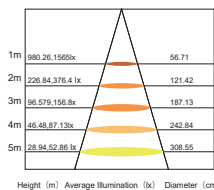

LED WALL WASHER. OLE MONA

OLE MONA			
Color	RGB	RGBW	W
Power	24W/36W	24W/36W	24W/36W
Control	DMX	DMX	DMX
Weight	1.2kg	1.2kg	1.2kg
Carton	1040x250x250mm (12 pcs per carton-21kg/carton)		

Protection : IP65
Input Voltage : DC24V
Beam Angle : 25°x45°(RGB,W)
 30°,45°,30°x50°(RGBW)
Material : Aluminium Housing
Optical Lens : Tempered Glass

Accessories

OLE MONA-RGB

LED 24PCS Red 620nm-6*800mcd
 DC24V Green 520nm-6*1200mcd
 24W Blue 465nm-6*430mmd
 DMX RGB

Light Intensity : 1592 cd
V 0°/37° **H** 0°/38°

Distribution Curve Flux

Illumination Icon

OLE MONA-RGBW

LED 24PCS Red 620nm-6*800mcd
 DC24V Green 520nm-6*1200mcd
 24W Blue 465nm-6*430mmd
 DMX RGBW

Light Intensity : 1645 cd
V 0°/37° **H** 0°/38°

Distribution Curve Flux

Illumination Icon

OLE MONA-W

LED 24PCS Red 620nm-6*800mcd
 DC24V Green 520nm-6*1200mcd
 24W Blue 465nm-6*430mmd
 W

Light Intensity : 62959 cd
V 0°/22° **H** 0°/52°

Distribution Curve Flux

Illumination Icon

We reserve the right to make technical and design changes.