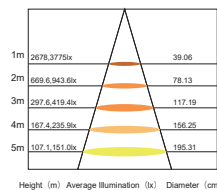

LED WALL WASHER. OLE MONA

OLE MONA			
Color	RGB	RGBW	W
Power	24W/36W	24W/36W	24W/36W
Control	DMX	DMX	DMX
Weight	1.2kg	1.2kg	1.2kg
Carton	1040x250x250mm (12 pcs per carton-21kg/carton)		

Protection : IP65
Input Voltage : DC24V
Beam Angle : 25°x45°(RGB,W)
 30°,45°,30°x50°(RGBW)
Material : Aluminium Housing
Optical Lens : Tempered Glass

Accessories

OLE MONA-RGB

LED 24PCS Red 620nm-6*800mcd
 DC24V Green 520nm-6*1200mcd
 24W Blue 465nm-6*430mmd
 DMX RGB

Light Intensity : 1592 cd
V 0°/37° **H** 0°/38°

Distribution Curve Flux

Illumination Icon

OLE MONA-RGBW

LED 24PCS Red 620nm-6*800mcd
 DC24V Green 520nm-6*1200mcd
 24W Blue 465nm-6*430mmd
 DMX RGBW

Light Intensity : 1645 cd
V 0°/37° **H** 0°/38°

Distribution Curve Flux

Illumination Icon

OLE MONA-W

LED 24PCS Red 620nm-6*800mcd
 DC24V Green 520nm-6*1200mcd
 24W Blue 465nm-6*430mmd
 W

Light Intensity : 62959 cd
V 0°/22° **H** 0°/52°

Distribution Curve Flux

Illumination Icon

We reserve the right to make technical and design changes.