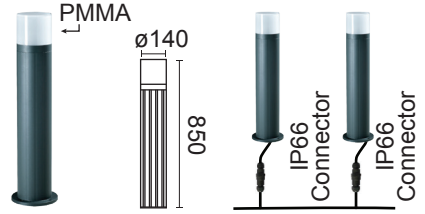

LED BOLLARD. OLE DHL

OLE DHL 2073

Power	LED SMD 9W/10W/15W
CCT	3000K
Carton	480x320x920mm (6 pcs per carton-19kg/carton)

Protection : IP65
 Input Voltage : AC240V
 Material : Aluminium, Matt (black)
 UV-Proof Powder Coating

OLE DHL 1847

Power	LED 9W/10W/15W
CCT	3000K
Carton	630x420x890mm (6 pcs per carton-19kg/carton)

Protection : IP65
 Input Voltage : AC240V
 Material : Aluminium, Dark grey
 UV-proof Powder Coating

OLE DHL 1919

Power	LED SMD 9W/10W/20W
CCT	3000K
Carton	540x360x1000mm (6 pcs per carton-19kg/carton)

Protection : IP65
 Input Voltage : AC240V
 Material : Aluminium, Dark grey
 UV-Proof Powder Coating

OLE DHL 1925

Power	LED 9W/15W
CCT	3000K
Carton	540x360x970mm (6 pcs per carton-19kg/carton)