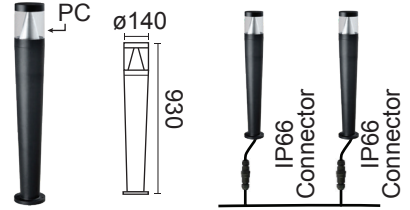

LED BOLLARD. OLE DHL

OLE DHL 2073

Power	LED SMD 9W/10W/15W
CCT	3000K
Carton	480x320x920mm (6 pcs per carton-19kg/carton)

Protection : IP65
 Input Voltage : AC240V
 Material : Aluminium, Matt (black)
 UV-Proof Powder Coating

OLE DHL 1847

Power	LED 9W/10W/15W
CCT	3000K
Carton	630x420x890mm (6 pcs per carton-19kg/carton)

Protection : IP65
 Input Voltage : AC240V
 Material : Aluminium, Dark grey
 UV-proof Powder Coating

OLE DHL 1919

Power	LED SMD 9W/10W/20W
CCT	3000K
Carton	540x360x1000mm (6 pcs per carton-19kg/carton)

Protection : IP65
 Input Voltage : AC240V
 Material : Aluminium, Dark grey
 UV-Proof Powder Coating

OLE DHL 1925

Power	LED 9W/15W
CCT	3000K
Carton	540x360x970mm (6 pcs per carton-19kg/carton)