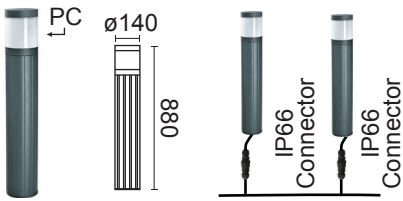

LED BOLLARD. OLE DHL

OLE DHL 2073

Power	LED SMD 9W/10W/15W
CCT	3000K
Carton	480x320x920mm (6 pcs per carton-19kg/carton)

Protection : IP65
 Input Voltage : AC240V
 Material : Aluminium, Matt (black)
 UV-Proof Powder Coating

OLE DHL 1847

Power	LED 9W/10W/15W
CCT	3000K
Carton	630x420x890mm (6 pcs per carton-19kg/carton)

Protection : IP65
 Input Voltage : AC240V
 Material : Aluminium, Dark grey
 UV-proof Powder Coating

OLE DHL 1919

Power	LED SMD 9W/10W/20W
CCT	3000K
Carton	540x360x1000mm (6 pcs per carton-19kg/carton)

Protection : IP65
 Input Voltage : AC240V
 Material : Aluminium, Dark grey
 UV-Proof Powder Coating

OLE DHL 1925

Power	LED 9W/15W
CCT	3000K
Carton	540x360x970mm (6 pcs per carton-19kg/carton)