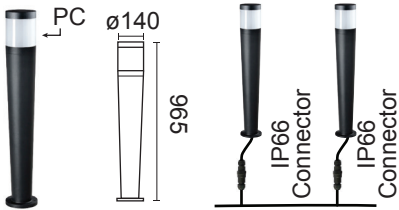

LED BOLLARD. OLE DHL

OLE DHL 2073

Power	LED SMD 9W/10W/15W
CCT	3000K
Carton	480x320x920mm (6 pcs per carton-19kg/carton)

Protection : IP65
 Input Voltage : AC240V
 Material : Aluminium, Matt (black)
 UV-Proof Powder Coating

OLE DHL 1847

Power	LED 9W/10W/15W
CCT	3000K
Carton	630x420x890mm (6 pcs per carton-19kg/carton)

Protection : IP65
 Input Voltage : AC240V
 Material : Aluminium, Dark grey
 UV-proof Powder Coating

OLE DHL 1919

Power	LED SMD 9W/10W/20W
CCT	3000K
Carton	540x360x1000mm (6 pcs per carton-19kg/carton)

Protection : IP65
 Input Voltage : AC240V
 Material : Aluminium, Dark grey
 UV-Proof Powder Coating

OLE DHL 1925

Power	LED 9W/15W
CCT	3000K
Carton	540x360x970mm (6 pcs per carton-19kg/carton)

Protection : IP65
 Input Voltage : AC240V
 Material : Aluminium, Matt (black)
 UV-Proof Powder Coating

We reserve the right to make technical and design changes.

www.oversealighting.com

OVERSEA LIGHTING & ELECTRIC (M) SDN BHD