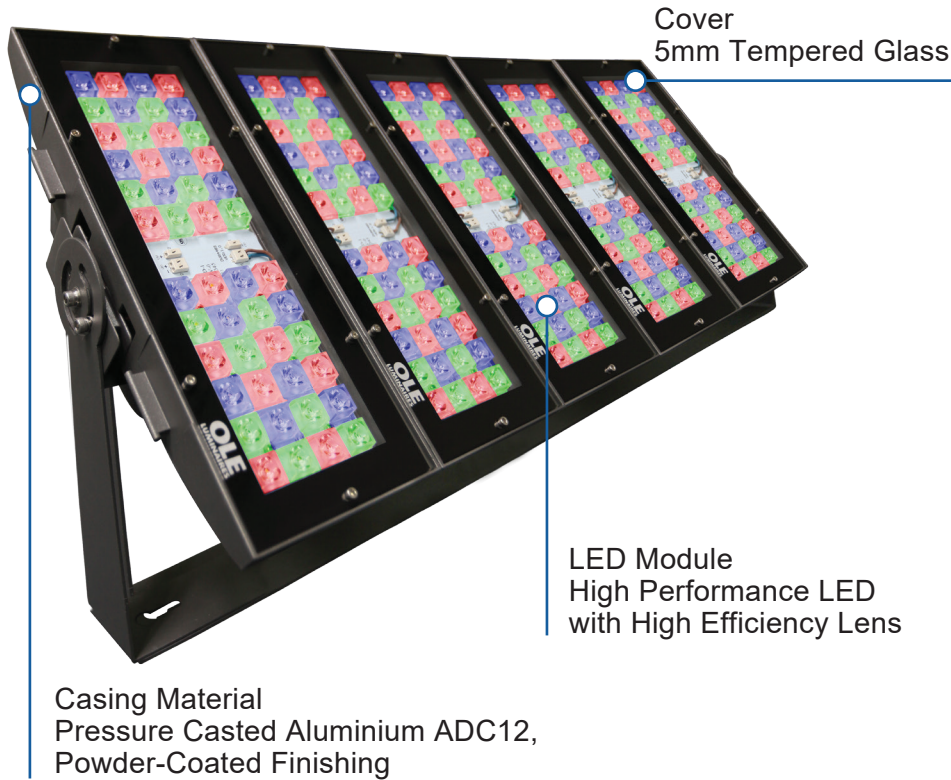

Feature Diagram

LED Module