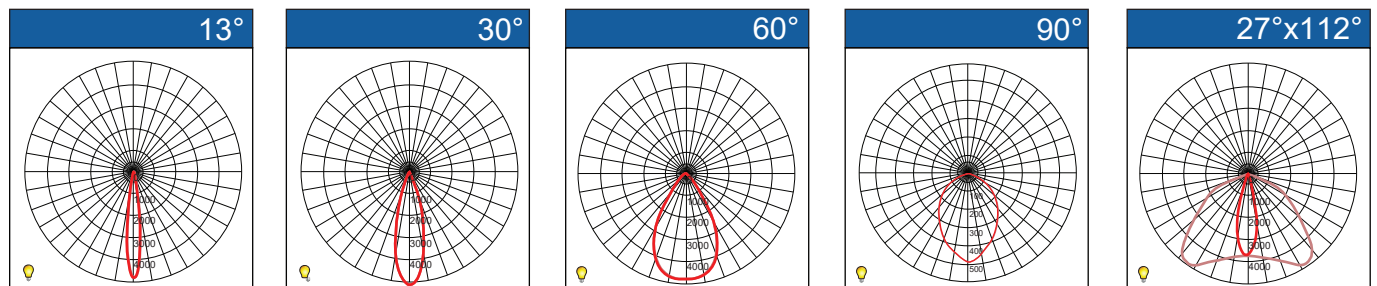

Specifications

Model No.	Power	Input current	Weight	Color	Efficacy	Lumen
OLE Dura SPL100	100W	0.43A	9.2kg	RGB	45 lm/W	4500 lm
OLE Dura SPL200	200W	0.96A	13.5kg	RGB	45 lm/W	9000 lm
OLE Dura SPL300	300W	1.30A	15.8kg	RGB	45 lm/W	13500 lm
OLE Dura SPL400	400W	1.74A	23.76kg	RGB	45 lm/W	18000 lm
OLE Dura SPL500	500W	2.17A	27.36kg	RGB	45 lm/W	22500 lm
OLE Dura SPL600	600W	2.50A	33kg	RGB	45 lm/W	27000 lm

* Control Interface : Data Enabler Pro (DMX), Flux data based on CREE LED, 33° Beam angle, Ta = 25°C. Lumen +/-10%

Photometric Data