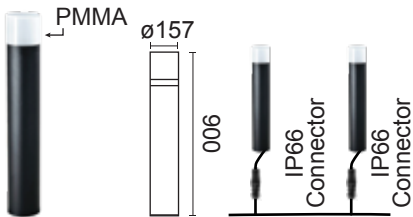

## OLE DHL 1933

Power	LED 7W/10W
CCT	3000K
Carton	420x280x890mm (6 pcs per carton-17kg/carton)

Protection : IP65  
 Input Voltage : AC240V  
 Material : Aluminium, Matt (black)  
 UV-Proof Powder Coating

## OLE DHL 2031

Power	LED COB 20W
CCT	3000K
Carton	480x320x850mm (6 pcs per carton-19kg/carton)

Protection : IP65  
 Input Voltage : AC240V  
 Material : Aluminium, Matt (black)  
 UV-Proof Powder Coating

## OLE DHL 2033

Power	LED COB 20W
CCT	3000K
Carton	540x360x950mm (6 pcs per carton-20kg/carton)

Protection : IP65  
 Input Voltage : AC240V  
 Material : Aluminium, Matt (black)  
 UV-Proof Powder Coating

## OLE DHL 2037

Power	LED COB 20W
CCT	3000K
Carton	480x320x850mm (6 pcs per carton-19kg/carton)

Protection : IP65  
 Input Voltage : AC240V  
 Material : Aluminium, Matt (black)  
 UV-Proof Powder Coating