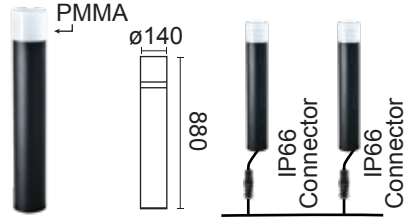

## OLE DHL 1933

Power	LED 7W/10W
CCT	3000K
Carton	420x280x890mm (6 pcs per carton-17kg/carton)

Protection : IP65  
 Input Voltage : AC240V  
 Material : Aluminium, Matt (black)  
 UV-Proof Powder Coating

## OLE DHL 2031

Power	LED COB 20W
CCT	3000K
Carton	480x320x850mm (6 pcs per carton-19kg/carton)

Protection : IP65  
 Input Voltage : AC240V  
 Material : Aluminium, Matt (black)  
 UV-Proof Powder Coating

## OLE DHL 2033

Power	LED COB 20W
CCT	3000K
Carton	540x360x950mm (6 pcs per carton-20kg/carton)

Protection : IP65  
 Input Voltage : AC240V  
 Material : Aluminium, Matt (black)  
 UV-Proof Powder Coating

## OLE DHL 2037

Power	LED COB 20W
CCT	3000K
Carton	480x320x850mm (6 pcs per carton-19kg/carton)

Protection : IP65  
 Input Voltage : AC240V  
 Material : Aluminium, Matt (black)  
 UV-Proof Powder Coating