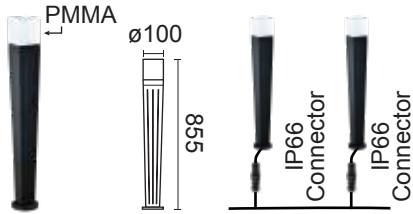

## OLE DHL 1933

Power	LED 7W/10W
CCT	3000K
Carton	420x280x890mm (6 pcs per carton-17kg/carton)

Protection : IP65  
 Input Voltage : AC240V  
 Material : Aluminium, Matt (black)  
 UV-Proof Powder Coating

## OLE DHL 2031

Power	LED COB 20W
CCT	3000K
Carton	480x320x850mm (6 pcs per carton-19kg/carton)

Protection : IP65  
 Input Voltage : AC240V  
 Material : Aluminium, Matt (black)  
 UV-Proof Powder Coating

## OLE DHL 2033

Power	LED COB 20W
CCT	3000K
Carton	540x360x950mm (6 pcs per carton-20kg/carton)

Protection : IP65  
 Input Voltage : AC240V  
 Material : Aluminium, Matt (black)  
 UV-Proof Powder Coating