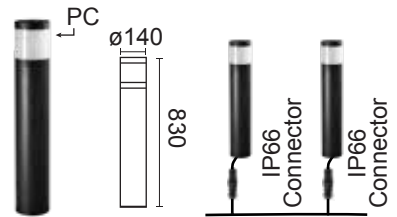

## OLE DHL 1933

Power	LED 7W/10W
CCT	3000K
Carton	420x280x890mm (6 pcs per carton-17kg/carton)

Protection : IP65  
 Input Voltage : AC240V  
 Material : Aluminium, Matt (black)  
 UV-Proof Powder Coating

## OLE DHL 2031

Power	LED COB 20W
CCT	3000K
Carton	480x320x850mm (6 pcs per carton-19kg/carton)

Protection : IP65  
 Input Voltage : AC240V  
 Material : Aluminium, Matt (black)  
 UV-Proof Powder Coating

## OLE DHL 2033

Power	LED COB 20W
CCT	3000K
Carton	540x360x950mm (6 pcs per carton-20kg/carton)

Protection : IP65  
 Input Voltage : AC240V  
 Material : Aluminium, Matt (black)  
 UV-Proof Powder Coating

## OLE DHL 2037

Power	LED COB 20W
CCT	3000K
Carton	480x320x850mm (6 pcs per carton-19kg/carton)

Protection : IP65  
 Input Voltage : AC240V  
 Material : Aluminium, Matt (black)  
 UV-Proof Powder Coating