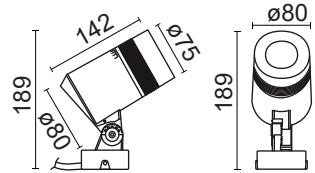

## OLE BL D60TJ/D80TJ

Code	BL 0108D60TJ	BL 0115D80TJ
Power	LED 1*8W	LED 1*15W
LED Brand	CREE	
Color	3000K~6000K	
Beam Angle	from 15° adjust to 60°	
Input Voltage	AC240V/DC12V/DC24V	

Protection : IP66  
 Impact Protection : IK08  
 Color Rendering Index (CRI) : >80/90  
 Material : Die-Cast Aluminium ADC12  
 Connector : IP68 Connector

The zoom oval light distribution is 20°x60°. The alignment of the oval can also be adjusted

Zoom Spot  
15°~60°

---

By rotating the zoom lens attachment, the light distribution can be continuously modified from spot with a beam angle of 15° to wide flood with up to 60°