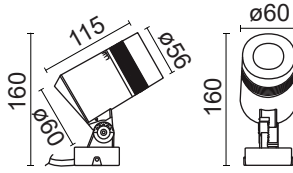

OLE BL 0108D60TJ