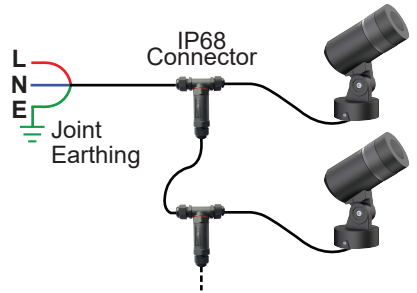

# LED SPOTLIGHT. OLE BL D60TJ/D80TJ

OLE BL 0108D60TJ

OLE BL 0115D80TJ

## OLE BL D60TJ/D80TJ

Code	BL 0108D60TJ	BL 0115D80TJ
Power	LED 1*8W	LED 1*15W
LED Brand	CREE	
Color	3000K~6000K	
Beam Angle	from 15° adjust to 60°	
Input Voltage	AC240V/DC12V/DC24V	

Protection : IP66  
 Impact Protection : IK08  
 Color Rendering Index (CRI) : >80/90  
 Material : Die-Cast Aluminium ADC12  
 Connector : IP68 Connector

The zoom oval light distribution is 20°x60°. The alignment of the oval can also be adjusted

Zoom Spot  
15°~60°

---

By rotating the zoom lens attachment, the light distribution can be continuously modified from spot with a beam angle of 15° to wide flood with up to 60°