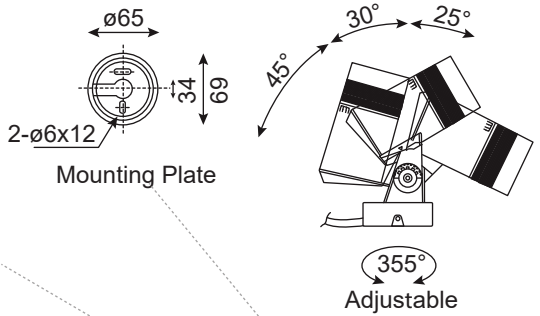

The zoom oval light distribution is 20°x60°. The alignment of the oval can also be adjusted

Zoom Spot  
15°~60°

---

By rotating the zoom lens attachment, the light distribution can be continuously modified from spot with a beam angle of 15° to wide flood with up to 60°

Zoom Oval  
20°~60°