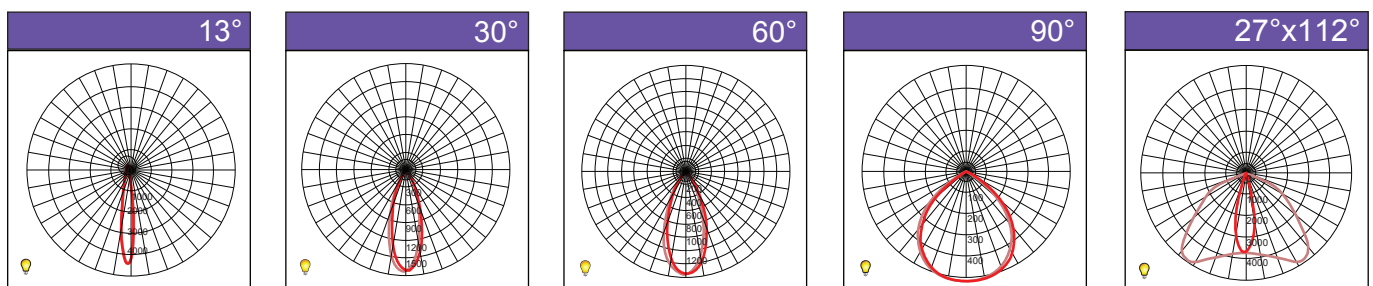

* Flux data based on Ta = 25°C, CCT & Lumen +/-10%

Photometric Data