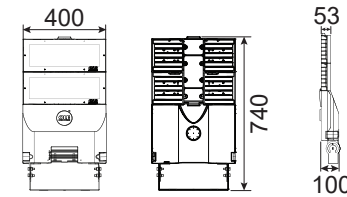

* Flux data based on Ta = 25°C, CCT & Lumen +/-10%

Photometric Data

Feature Diagram

NEMA Socket (Optional)

Clip lock gear tray for toolless maintenance

Safety switch cut off power supply once cover opened (Optional)

Dimension

OLE Dura WM120

Carton Size: (L)590x(W)428x(H)151

OLE Dura WM180

Carton Size: (L)753x(W)428x(H)151

OLE Dura WM240

Carton Size: (L)753x(W)428x(H)151

OLE Dura WM300

Carton Size: (L)930x(W)428x(H)151