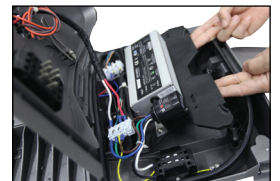

* Flux data based on Ta = 25°C, CCT & Lumen +/-10%

Photometric Data

Feature Diagram

NEMA Socket (Optional)

Clip lock gear tray for toolless maintenance

Safety switch cut off power supply once cover opened (Optional)