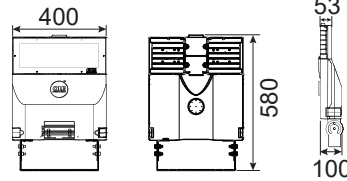

Application

Applicable for Sports Lighting, Ports, Stadium, Highmast Lighting, Amenity Lighting and Tunnel Lighting.

270°
Side locking bolts

Specifications

| Model No. | Power | Input current | Weight | CCT | Efficacy | Lumen |
|----------------|-------|---------------|--------|--------|----------|----------|
| OLE Dura WM120 | 120W | 0.52A | 11.2kg | <3500K | 124 lm/W | 14880 lm |
| | | | | 4000K | 130 lm/W | 15600 lm |
| | | | | 5000K | 132 lm/W | 15840 lm |
| | | | | 6000K | 132 lm/W | 15840 lm |
| OLE Dura WM180 | 180W | 0.78A | 14.1kg | <3500K | 134 lm/W | 24120 lm |
| | | | | 4000K | 140 lm/W | 25200 lm |
| | | | | 5000K | 142 lm/W | 25560 lm |
| | | | | 6000K | 142 lm/W | 25560 lm |
| OLE Dura WM240 | 240W | 1.04A | 14.1kg | <3500K | 123 lm/W | 29520 lm |
| | | | | 4000K | 128 lm/W | 30720 lm |
| | | | | 5000K | 130 lm/W | 31200 lm |
| | | | | 6000K | 132 lm/W | 31680 lm |
| OLE Dura WM300 | 300W | 1.30A | 17kg | <3500K | 132 lm/W | 39600 lm |
| | | | | 4000K | 139 lm/W | 41700 lm |
| | | | | 5000K | 141 lm/W | 42300 lm |
| | | | | 6000K | 141 lm/W | 42300 lm |

* Flux data based on Ta = 25°C, CCT & Lumen +/-10%

Photometric Data

Feature Diagram

NEMA Socket (Optional)

Clip lock gear tray for toolless maintenance

Safety switch cut off power supply once cover opened (Optional)

Dimension

OLE Dura WM120

Carton Size: (L)590x(W)428x(H)151

OLE Dura WM180

Carton Size: (L)753x(W)428x(H)151

OLE Dura WM240

Carton Size: (L)753x(W)428x(H)151

OLE Dura WM300

Carton Size: (L)930x(W)428x(H)151