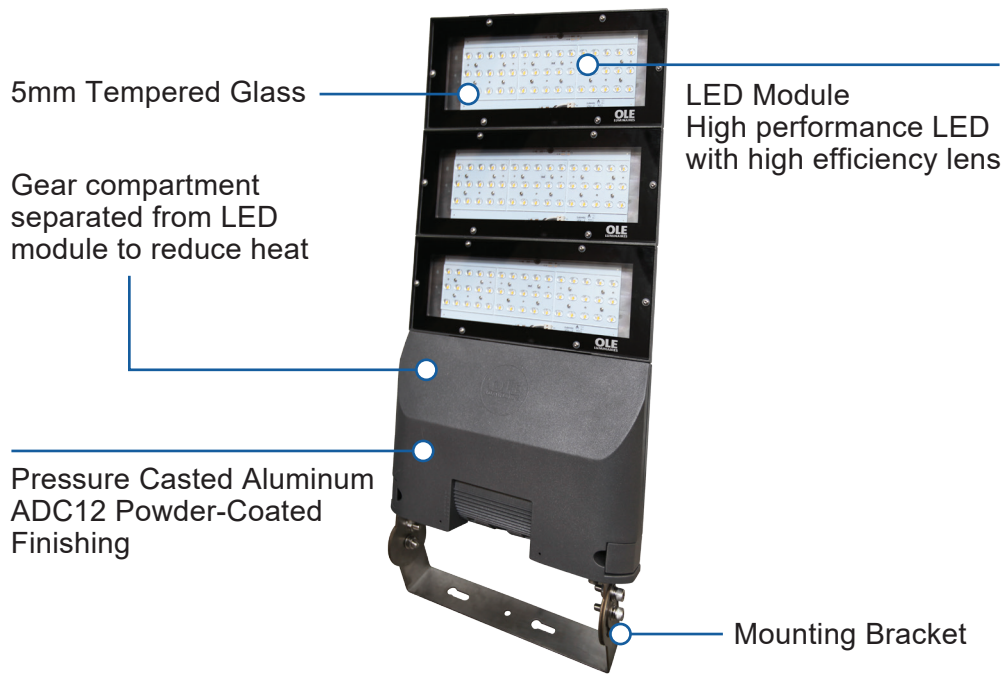

DURA WM

■ Grey

IP66

IK09

220V
240V

CRI
>70

MADE IN
MALAYSIA

Floodlight

Advantages

- Modular Design: Gear compartment separated from LED module to reduce heat. Higher power can be upgraded in the future without having to replace whole fixture.
- Support NEMA socket for smart control.

Application

Applicable for Sports Lighting, Ports, Stadium, Highmast Lighting, Amenity Lighting and Tunnel Lighting.

270°
Side locking bolts

Specifications

| Model No. | Power | Input current | Weight | CCT | Efficacy | Lumen |
|----------------|-------|---------------|--------|--------|----------|----------|
| OLE Dura WM120 | 120W | 0.52A | 11.2kg | <3500K | 124 lm/W | 14880 lm |
| | | | | 4000K | 130 lm/W | 15600 lm |
| | | | | 5000K | 132 lm/W | 15840 lm |
| | | | | 6000K | 132 lm/W | 15840 lm |
| OLE Dura WM180 | 180W | 0.78A | 14.1kg | <3500K | 134 lm/W | 24120 lm |
| | | | | 4000K | 140 lm/W | 25200 lm |
| | | | | 5000K | 142 lm/W | 25560 lm |
| | | | | 6000K | 142 lm/W | 25560 lm |
| OLE Dura WM240 | 240W | 1.04A | 14.1kg | <3500K | 123 lm/W | 29520 lm |
| | | | | 4000K | 128 lm/W | 30720 lm |
| | | | | 5000K | 130 lm/W | 31200 lm |
| | | | | 6000K | 132 lm/W | 31680 lm |
| OLE Dura WM300 | 300W | 1.30A | 17kg | <3500K | 132 lm/W | 39600 lm |
| | | | | 4000K | 139 lm/W | 41700 lm |
| | | | | 5000K | 141 lm/W | 42300 lm |
| | | | | 6000K | 141 lm/W | 42300 lm |

* Flux data based on Ta = 25°C, CCT & Lumen +/-10%

Photometric Data

Feature Diagram

NEMA Socket (Optional)

Clip lock gear tray for toolless maintenance

Safety switch cut off power supply once cover opened (Optional)