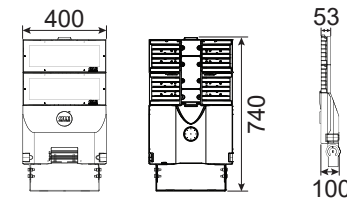

* Flux data based on Ta = 25°C, CCT & Lumen +/-10%

Photometric Data

Feature Diagram

NEMA Socket (Optional)

Clip lock gear tray for toolless maintenance

Safety switch cut off power supply once cover opened (Optional)

Dimension

OLE Dura WM120

Carton Size: (L)590x(W)428x(H)151

OLE Dura WM180

Carton Size: (L)753x(W)428x(H)151

OLE Dura WM240

Carton Size: (L)753x(W)428x(H)151

OLE Dura WM300

Carton Size: (L)930x(W)428x(H)151