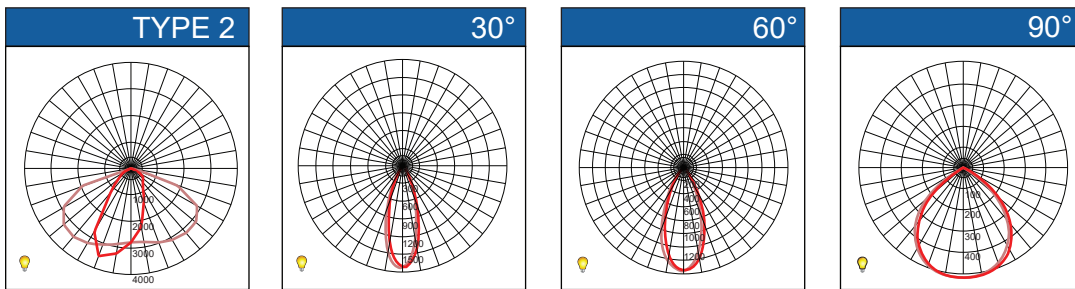

Application

Applicable for Sports Lighting, Ports, Stadium, Highmast Lighting, Amenity Lighting and Tunnel Lighting.

270°
Side locking bolts

Specifications

| Model No. | Power | Input current | Weight | CCT | Efficacy | Lumen |
|----------------|-------|---------------|--------|--------|----------|----------|
| OLE Dura WM120 | 120W | 0.52A | 11.2kg | <3500K | 124 lm/W | 14880 lm |
| | | | | 4000K | 130 lm/W | 15600 lm |
| | | | | 5000K | 132 lm/W | 15840 lm |
| | | | | 6000K | 132 lm/W | 15840 lm |
| OLE Dura WM180 | 180W | 0.78A | 14.1kg | <3500K | 134 lm/W | 24120 lm |
| | | | | 4000K | 140 lm/W | 25200 lm |
| | | | | 5000K | 142 lm/W | 25560 lm |
| | | | | 6000K | 142 lm/W | 25560 lm |
| OLE Dura WM240 | 240W | 1.04A | 14.1kg | <3500K | 123 lm/W | 29520 lm |
| | | | | 4000K | 128 lm/W | 30720 lm |
| | | | | 5000K | 130 lm/W | 31200 lm |
| | | | | 6000K | 132 lm/W | 31680 lm |
| OLE Dura WM300 | 300W | 1.30A | 17kg | <3500K | 132 lm/W | 39600 lm |
| | | | | 4000K | 139 lm/W | 41700 lm |
| | | | | 5000K | 141 lm/W | 42300 lm |
| | | | | 6000K | 141 lm/W | 42300 lm |

* Flux data based on Ta = 25°C, CCT & Lumen +/-10%

Photometric Data

Feature Diagram

NEMA Socket (Optional)

Clip lock gear tray for toolless maintenance

Safety switch cut off power supply once cover opened (Optional)