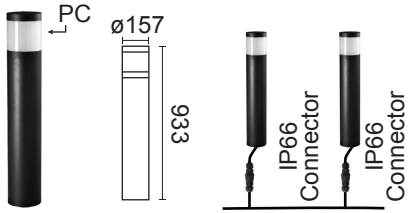

LED BOLLARD. OLE DHL

OLE DHL 2039

Power	LED COB 20W
CCT	3000K
Carton	540x360x980mm (6 pcs per carton-24kg/carton)

Protection : IP65
 Input Voltage : AC240V
 Material : Aluminium, Matt (black)
 UV-Proof Powder Coating

OLE DHL 2021

Power	LED COB 20W
CCT	3000K
Carton	360x360x1070mm (4 pcs per carton-17kg/carton)

Protection : IP65
 Input Voltage : AC240V
 Material : Aluminium, Dark grey
 UV-Proof Powder Coating

OLE DHK 9145

Power	LED 10W/20W
CCT	3000K
Carton	540x360x750mm (6 pcs per carton-20kg/carton)

Protection : IP65
 Input Voltage : AC240V
 Material : Aluminium, Matt (black)
 UV-Proof Powder Coating

We reserve the right to make technical and design changes.