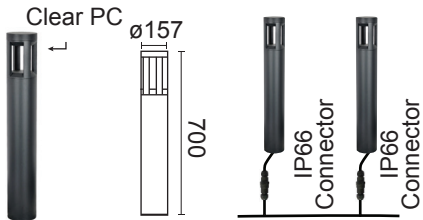

LED BOLLARD. OLE DHL

OLE DHL 2039

Power	LED COB 20W
CCT	3000K
Carton	540x360x980mm (6 pcs per carton-24kg/carton)

Protection : IP65
 Input Voltage : AC240V
 Material : Aluminium, Matt (black)
 UV-Proof Powder Coating

OLE DHL 2021

Power	LED COB 20W
CCT	3000K
Carton	360x360x1070mm (4 pcs per carton-17kg/carton)

Protection : IP65
 Input Voltage : AC240V
 Material : Aluminium, Dark grey
 UV-Proof Powder Coating

OLE DHK 9145

Power	LED 10W/20W
CCT	3000K
Carton	540x360x750mm (6 pcs per carton-20kg/carton)

Protection : IP65
 Input Voltage : AC240V
 Material : Aluminium, Matt (black)
 UV-Proof Powder Coating

We reserve the right to make technical and design changes.