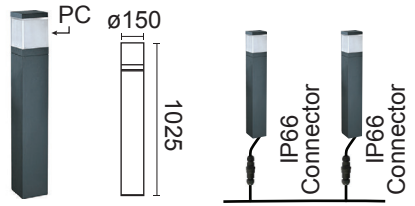

LED BOLLARD. OLE DHL

OLE DHL 2039

Power	LED COB 20W
CCT	3000K
Carton	540x360x980mm (6 pcs per carton-24kg/carton)

Protection : IP65
 Input Voltage : AC240V
 Material : Aluminium, Matt (black)
 UV-Proof Powder Coating

OLE DHL 2021

Power	LED COB 20W
CCT	3000K
Carton	360x360x1070mm (4 pcs per carton-17kg/carton)

Protection : IP65
 Input Voltage : AC240V
 Material : Aluminium, Dark grey
 UV-Proof Powder Coating

OLE DHK 9145

Power	LED 10W/20W
CCT	3000K
Carton	540x360x750mm (6 pcs per carton-20kg/carton)

Protection : IP65
 Input Voltage : AC240V
 Material : Aluminium, Matt (black)
 UV-Proof Powder Coating

We reserve the right to make technical and design changes.