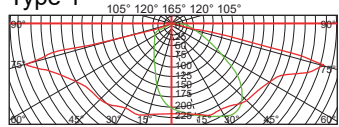

LED AMENITY LIGHT. OLE LED 6102/OLE LED 6135

OLE LED 6102	
Power	LED 35W,45W,55W,60W,70W
Efficacy	110lm/W
Weight	8kg
Carton	610x610x830mm (1pc per carton-13.5kg/carton)

OLE LED 6135	
Power	LED 35W,45W,55W,60W,70W
Efficacy	110lm/W
Weight	9.2kg
Carton	605x605x750mm (1pc per carton-11.5kg/carton)

Protection : IP65
Input Voltage : AC240V
Material : Die-Cast Aluminium housing,
Aluminium Sheet Rotating
Cover, Double Photometric
Diffuser Technology, Super
White Toughened Glass,
Sealed Lamp Housing

Protection : IP65
Input Voltage : AC240V
Material : Die-Cast Aluminium housing,
Aluminium Sheet Rotating
Cover, Double Photometric
Diffuser Technology, UV-Stop
PC Lamp Cover, Sealed
Lamp Housing

Type 1

We reserve the right to make technical and design changes.

www.oversealighting.com

OVERSEA LIGHTING & ELECTRIC (M) SDN BHD
Lot 6595, Jalan KPB12B, Kawasan Industri Kampung Baru Balakong,
43300 Seri Kembangan, Selangor Darul Ehsan, Malaysia.
Tel : (603) 8964 1878, 8964 1888, 8964 1899
Fax : (603) 8964 1868
Email : info@oversealighting.com