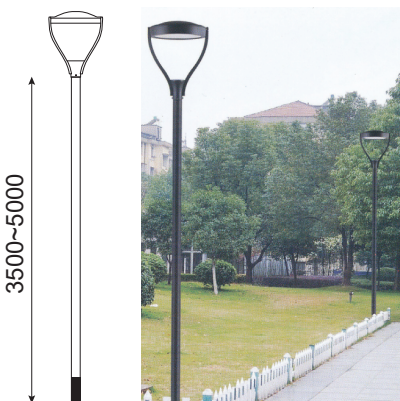

LED AMENITY LIGHT. OLE LED 6102/OLE LED 6135

OLE LED 6102	
Power	LED 35W,45W,55W,60W,70W
Efficacy	110lm/W
Weight	8kg
Carton	610x610x830mm (1pc per carton-13.5kg/carton)

OLE LED 6135	
Power	LED 35W,45W,55W,60W,70W
Efficacy	110lm/W
Weight	9.2kg
Carton	605x605x750mm (1pc per carton-11.5kg/carton)

Protection : IP65
Input Voltage : AC240V
Material : Die-Cast Aluminium housing,
Aluminium Sheet Rotating
Cover, Double Photometric
Diffuser Technology, Super
White Toughened Glass,
Sealed Lamp Housing

Protection : IP65
Input Voltage : AC240V
Material : Die-Cast Aluminium housing,
Aluminium Sheet Rotating
Cover, Double Photometric
Diffuser Technology, UV-Stop
PC Lamp Cover, Sealed
Lamp Housing

Type 2

We reserve the right to make technical and design changes.

www.oversealighting.com

OVERSEA LIGHTING & ELECTRIC (M) SDN BHD
Lot 6595, Jalan KPB12B, Kawasan Industri Kampung Baru Balakong,
43300 Seri Kembangan, Selangor Darul Ehsan, Malaysia.
Tel : (603) 8964 1878, 8964 1888, 8964 1899
Fax : (603) 8964 1868
Email : info@oversealighting.com