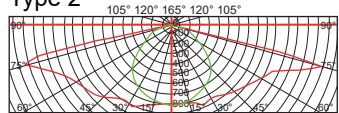

LED AMENITY LIGHT. OLE LED 6102/OLE LED 6135

OLE LED 6102	
Power	LED 35W,45W,55W,60W,70W
Efficacy	110lm/W
Weight	8kg
Carton	610x610x830mm (1pc per carton-13.5kg/carton)

OLE LED 6135	
Power	LED 35W,45W,55W,60W,70W
Efficacy	110lm/W
Weight	9.2kg
Carton	605x605x750mm (1pc per carton-11.5kg/carton)

Protection : IP65
Input Voltage : AC240V
Material : Die-Cast Aluminium housing,
Aluminium Sheet Rotating
Cover, Double Photometric
Diffuser Technology, Super
White Toughened Glass,
Sealed Lamp Housing

Protection : IP65
Input Voltage : AC240V
Material : Die-Cast Aluminium housing,
Aluminium Sheet Rotating
Cover, Double Photometric
Diffuser Technology, UV-Stop
PC Lamp Cover, Sealed
Lamp Housing

Type 2

We reserve the right to make technical and design changes.

www.oversealighting.com

OVERSEA LIGHTING & ELECTRIC (M) SDN BHD
Lot 6595, Jalan KPB12B, Kawasan Industri Kampung Baru Balakong,
43300 Seri Kembangan, Selangor Darul Ehsan, Malaysia.
Tel : (603) 8964 1878, 8964 1888, 8964 1899
Fax : (603) 8964 1868
Email : info@oversealighting.com