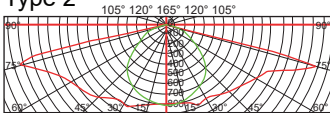

LED AMENITY LIGHT. OLE LED 6102/OLE LED 6135

OLE LED 6102	
Power	LED 35W,45W,55W,60W,70W
Efficacy	110lm/W
Weight	8kg
Carton	610x610x830mm (1pc per carton-13.5kg/carton)

OLE LED 6135	
Power	LED 35W,45W,55W,60W,70W
Efficacy	110lm/W
Weight	9.2kg
Carton	605x605x750mm (1pc per carton-11.5kg/carton)

Protection : IP65
Input Voltage : AC240V
Material : Die-Cast Aluminium housing,
Aluminium Sheet Rotating
Cover, Double Photometric
Diffuser Technology, Super
White Toughened Glass,
Sealed Lamp Housing

Protection : IP65
Input Voltage : AC240V
Material : Die-Cast Aluminium housing,
Aluminium Sheet Rotating
Cover, Double Photometric
Diffuser Technology, UV-Stop
PC Lamp Cover, Sealed
Lamp Housing

Type 2

We reserve the right to make technical and design changes.

www.oversealighting.com

OVERSEA LIGHTING & ELECTRIC (M) SDN BHD
Lot 6595, Jalan KPB12B, Kawasan Industri Kampung Baru Balakong,
43300 Seri Kembangan, Selangor Darul Ehsan, Malaysia.
Tel : (603) 8964 1878, 8964 1888, 8964 1899
Fax : (603) 8964 1868
Email : info@oversealighting.com