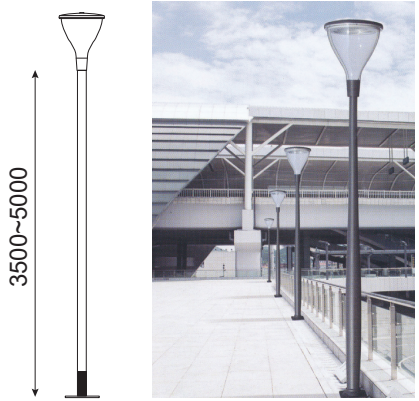

LED AMENITY LIGHT. OLE LED 6102/OLE LED 6135

OLE LED 6102	
Power	LED 35W,45W,55W,60W,70W
Efficacy	110lm/W
Weight	8kg
Carton	610x610x830mm (1pc per carton-13.5kg/carton)

OLE LED 6135	
Power	LED 35W,45W,55W,60W,70W
Efficacy	110lm/W
Weight	9.2kg
Carton	605x605x750mm (1pc per carton-11.5kg/carton)

Protection : IP65
 Input Voltage : AC240V
 Material : Die-Cast Aluminium housing,
 Aluminium Sheet Rotating
 Cover, Double Photometric
 Diffuser Technology, Super
 White Toughened Glass,
 Sealed Lamp Housing

Type 1

Type 1

Type 2

Type 2

We reserve the right to make technical and design changes.

www.oversealighting.com

OVERSEA LIGHTING & ELECTRIC (M) SDN BHD
 Lot 6595, Jalan KPB12B, Kawasan Industri Kampung Baru Balakong,
 43300 Seri Kembangan, Selangor Darul Ehsan, Malaysia.
 Tel : (603) 8964 1878, 8964 1888, 8964 1899
 Fax : (603) 8964 1868
 Email : info@oversealighting.com