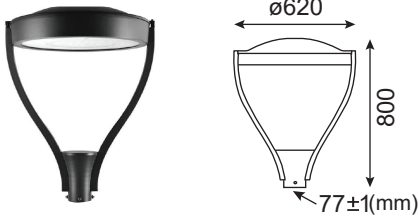

LED AMENITY LIGHT. OLE LED 6102/OLE LED 6135

OLE LED 6102	
Power	LED 35W,45W,55W,60W,70W
Efficacy	110lm/W
Weight	8kg
Carton	610x610x830mm (1pc per carton-13.5kg/carton)

OLE LED 6135	
Power	LED 35W,45W,55W,60W,70W
Efficacy	110lm/W
Weight	9.2kg
Carton	605x605x750mm (1pc per carton-11.5kg/carton)

Protection : IP65
 Input Voltage : AC240V
 Material : Die-Cast Aluminium housing,
 Aluminium Sheet Rotating
 Cover, Double Photometric
 Diffuser Technology, Super
 White Toughened Glass,
 Sealed Lamp Housing

Protection : IP65
 Input Voltage : AC240V
 Material : Die-Cast Aluminium housing,
 Aluminium Sheet Rotating
 Cover, Double Photometric
 Diffuser Technology, UV-Stop
 PC Lamp Cover, Sealed
 Lamp Housing