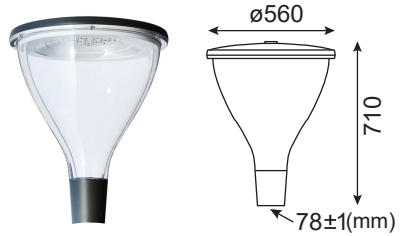

LED AMENITY LIGHT. OLE LED 6102/OLE LED 6135

OLE LED 6102	
Power	LED 35W,45W,55W,60W,70W
Efficacy	110lm/W
Weight	8kg
Carton	610x610x830mm (1pc per carton-13.5kg/carton)

OLE LED 6135	
Power	LED 35W,45W,55W,60W,70W
Efficacy	110lm/W
Weight	9.2kg
Carton	605x605x750mm (1pc per carton-11.5kg/carton)

Protection : IP65
 Input Voltage : AC240V
 Material : Die-Cast Aluminium housing,
 Aluminium Sheet Rotating
 Cover, Double Photometric
 Diffuser Technology, Super
 White Toughened Glass,
 Sealed Lamp Housing

Protection : IP65
 Input Voltage : AC240V
 Material : Die-Cast Aluminium housing,
 Aluminium Sheet Rotating
 Cover, Double Photometric
 Diffuser Technology, UV-Stop
 PC Lamp Cover, Sealed
 Lamp Housing