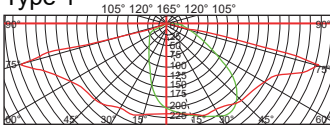

OLE LED 6102	
Power	LED 35W,45W,55W,60W,70W
Efficacy	110lm/W
Weight	8kg
Carton	610x610x830mm (1pc per carton-13.5kg/carton)

OLE LED 6135	
Power	LED 35W,45W,55W,60W,70W
Efficacy	110lm/W
Weight	9.2kg
Carton	605x605x750mm (1pc per carton-11.5kg/carton)

Protection : IP65
Input Voltage : AC240V
Material : Die-Cast Aluminium housing,
Aluminium Sheet Rotating
Cover, Double Photometric
Diffuser Technology, Super
White Toughened Glass,
Sealed Lamp Housing

Protection : IP65
Input Voltage : AC240V
Material : Die-Cast Aluminium housing,
Aluminium Sheet Rotating
Cover, Double Photometric
Diffuser Technology, UV-Stop
PC Lamp Cover, Sealed
Lamp Housing

Type 1