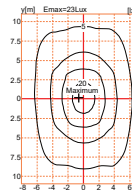

Protection : IP65
 Gross Weight : 10.3kg
 Net Weight : 8.8kg

Material : Die-cast aluminium housing with tempered glass mask
 : Sealed Lamp Housing

Dimension

Photometric Data

Type1

Type2

Type3