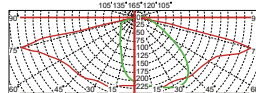

Protection : IP65
 Gross Weight : 10.3kg
 Net Weight : 8.8kg

Material : Die-cast aluminium housing with tempered glass mask
 : Sealed Lamp Housing

Dimension

Photometric Data

Type1

Type2

Type3