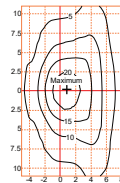

Protection : IP65
 Gross Weight : 10.3kg
 Net Weight : 8.8kg

Material : Die-cast aluminium housing with tempered glass mask
 : Sealed Lamp Housing

Dimension

Photometric Data

Type1

Type2

Type3