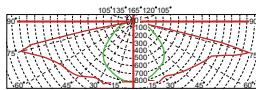

Protection : IP65
 Gross Weight : 10.3kg
 Net Weight : 8.8kg

Material : Die-cast aluminium housing with tempered glass mask
 : Sealed Lamp Housing

Dimension

Photometric Data

Type1

Type2

Type3