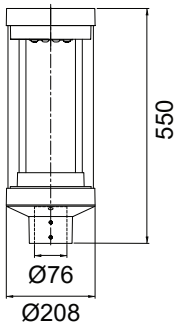

LED AMENITY LIGHT. OLE YMLED-6108

OLE YMLED 6108									
Power	LED 30W	LED 40W	LED 55W	LED 60W	LED 70W	LED 80W	LED 90W	LED 100W	LE105W
Lumen	3960 lm	4920 lm	6765 lm	7380 lm	8610 lm	9840 lm	11070 lm	12300 lm	12915 lm

Protection : IP65
 Gross Weight : 10.3kg
 Net Weight : 8.8kg

Material : Die-cast aluminium housing with tempered glass mask
 : Sealed Lamp Housing

Dimension

Photometric Data

Type1

Type2

Type3