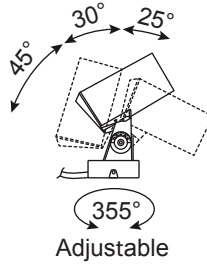

LED SPOTLIGHT. OLE BL D60

Mounting Plate

OLE BL D60					
Code	OLE BL 0110D60	OLE BL 0108D60	OLE BL 0303D60A	OLE BL 0303D60B	OLE BL 0304D60
Power	LED 1*10W	LED 1*8W	LED 3*3W	LED 3*3W	LED 3*4W
LED Brand	CREE 1304 COB	CREE XM-L	CREE-XP-E2	EPISTAR	EPISTAR
Color	3000K~6000K	RGBW 4in1 DMX512	3000K~6000K	RGBW 3in1 DMX512	RGBW 4in1 DMX512
Beam Angle	18°/24°/38°/60°	15°/30°/45°/60°	6°/12°/25°/40°/60°	15°/30°/45°/60°	15°/30°/45°/60°
Input Voltage	AC240V/DC24V	DC24V	AC240V/DC24V	DC24V	DC24V

- Protection : IP66
- Impact Protection : IK08
- Color Rendering Index (CRI) : >80/90
- Material : Die-Cast Aluminium ADC12
- Connector : IP68 Connector

Optional Applications

<p>274 300/ 500/800/ 1000</p>	<p>300/500/800/ 1000</p>	<p>274</p>	<p>150 104</p>	<p>ø150~ø400</p>
Spike+Pole	Pole	Spike	Pole Mounting	Tree Ring