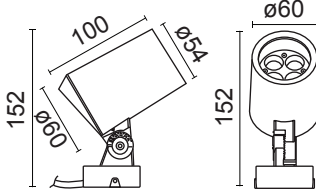

LED SPOTLIGHT. OLE BL D60

Mounting Plate

OLE BL D60					
Code	OLE BL 0110D60	OLE BL 0108D60	OLE BL 0303D60A	OLE BL 0303D60B	OLE BL 0304D60
Power	LED 1*10W	LED 1*8W	LED 3*3W	LED 3*3W	LED 3*4W
LED Brand	CREE 1304 COB	CREE XM-L	CREE-XP-E2	EPISTAR	EPISTAR
Color	3000K~6000K	RGBW 4in1 DMX512	3000K~6000K	RGBW 3in1 DMX512	RGBW 4in1 DMX512
Beam Angle	18°/24°/38°/60°	15°/30°/45°/60°	6°/12°/25°/40°/60°	15°/30°/45°/60°	15°/30°/45°/60°
Input Voltage	AC240V/DC24V	DC24V	AC240V/DC24V	DC24V	DC24V

- Protection : IP66
- Impact Protection : IK08
- Color Rendering Index (CRI) : >80/90
- Material : Die-Cast Aluminium ADC12
- Connector : IP68 Connector

Optional Applications

<p>274 300/ 500/800/ 1000</p>	<p>300/500/800/ 1000</p>	<p>274</p>	<p>150 104</p>	<p>ø150~ø400</p>
Spike+Pole	Pole	Spike	Pole Mounting	Tree Ring