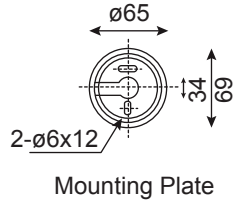

LED SPOTLIGHT. OLE BL D60

Mounting Plate

OLE BL D60					
Code	OLE BL 0110D60	OLE BL 0108D60	OLE BL 0303D60A	OLE BL 0303D60B	OLE BL 0304D60
Power	LED 1*10W	LED 1*8W	LED 3*3W	LED 3*3W	LED 3*4W
LED Brand	CREE 1304 COB	CREE XM-L	CREE-XP-E2	EPISTAR	EPISTAR
Color	3000K~6000K	RGBW 4in1 DMX512	3000K~6000K	RGBW 3in1 DMX512	RGBW 4in1 DMX512
Beam Angle	18°/24°/38°/60°	15°/30°/45°/60°	6°/12°/25°/40°/60°	15°/30°/45°/60°	15°/30°/45°/60°
Input Voltage	AC240V/DC24V	DC24V	AC240V/DC24V	DC24V	DC24V

- Protection : IP66
- Impact Protection : IK08
- Color Rendering Index (CRI) : >80/90
- Material : Die-Cast Aluminium ADC12
- Connector : IP68 Connector

Optional Applications

<p>274 300/ 500/800/ 1000</p>	<p>300/500/800/ 1000</p>	<p>274</p>	<p>150 104</p>	<p>ø150~ø400</p>
Spike+Pole	Pole	Spike	Pole Mounting	Tree Ring