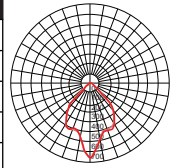

LED DOWNLIGHT. OLE DL

Ø100

Cutout diameter

Ø130

Cutout diameter

OLE DL3097 11

Power	LED 11W
LED	LED Chip COB
CCT	3000K/4000K/5000K
Weight	0.32kg
Carton	122x122x122mm

OLE DL4097 15

Power	LED 15W
LED	LED Chip COB
CCT	3000K/4000K/5000K
Weight	0.52kg
Carton	135x135x135mm

Protection : IP20
 Input Voltage : AC240V
 CRI : 80
 Beam Angle : >60°
 Material : Aluminium with Finishing
 Color Sand White
 Diffuser : Clear Glass
 Driver : 1~10V DALI System (Optional)
 Adjustable : Not Adjustable