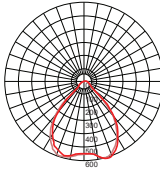

LED DOWNLIGHT. OLE DL

Ø100

Cutout diameter

Ø130

Cutout diameter

OLE DL3097 11

Power	LED 11W
LED	LED Chip COB
CCT	3000K/4000K/5000K
Weight	0.32kg
Carton	122x122x122mm

OLE DL4097 15

Power	LED 15W
LED	LED Chip COB
CCT	3000K/4000K/5000K
Weight	0.52kg
Carton	135x135x135mm

Protection : IP20
 Input Voltage : AC240V
 CRI : 80
 Beam Angle : >60°
 Material : Aluminium with Finishing
 Color Sand White
 Diffuser : Clear Glass
 Driver : 1~10V DALI System (Optional)
 Adjustable : Not Adjustable