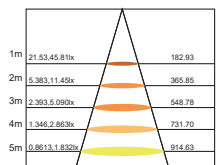

Illumination Icon

We reserve the right to make technical and design changes.

www.oversealighting.com

OVERSEA LIGHTING & ELECTRIC (M) SDN BHD

Lot 6595, Jalan KPB12B, Kawasan Industri Kampung Baru Balakong, 43300 Seri Kembangan, Selangor Darul Ehsan, Malaysia.

Tel : (603) 8964 1878, 8964 1888, 8964 1899

Fax : (603) 8964 1868

Email : info@oversealighting.com