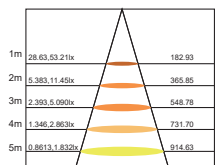

Illumination Icon