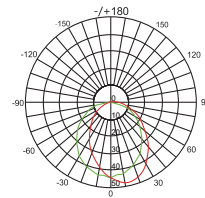

OLE GLAXO-RGBW

LED 60PCS Red620nm-6*800mcd
DC24V Green520nm-6*1200mcd
12W Blue465nm-6*430mmd
DMX RGBW

Light Intensity : 48cd
V 85°/105° — H 85°/105° —

Distribution Curve Flux