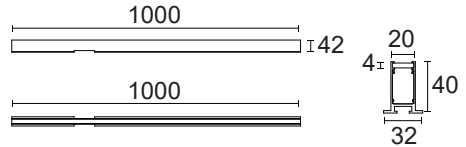

OLE GLAXO				
Color	RGB	W	RGBW	W
Power	12W	12W	16W	12W
Control	DMX	DMX	DMX	-
Weight	1kg	1kg	1kg	1kg
Carton	1020x190x190mm (24 pcs per carton-22kg/carton)