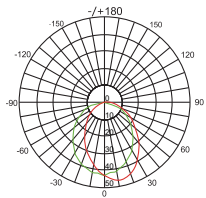

OLE GLAXO-W

LED 48PCS Red620nm-6*800mcd
DC24V Green520nm-6*1200mcd
12W Blue465nm-6*430mmd
DMX W

Light Intensity : 46cd
V 85°/105° — H 85°/105° —

Distribution Curve Flux