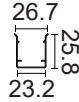

Accessories