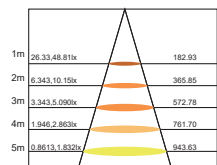

Illumination Icon