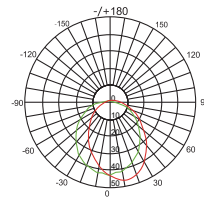

OLE GLAXO-W

LED 48PCS Red620nm-6*800mcd
DC24V Green520nm-6*1200mcd
12W Blue465nm-6*430mmd
DMX W

Light Intensity : 45cd
V 85°/105° — H 85°/105° —

Distribution Curve Flux