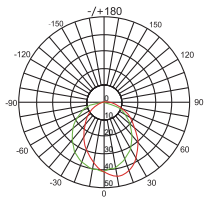

Accessories

OLE GLAXO-RGB

LED 48PCS Red620nm-6*800mcd
DC24V Green520nm-6*1200mcd
12W Blue465nm-6*430mmd
DMX RGB

Light Intensity : 48cd
V 85°/105° — H 85°/105° —

Distribution Curve Flux