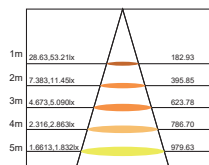

Illumination Icon