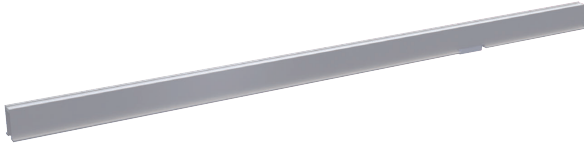

LED LINEAR LIGHT. OLE GLAXO