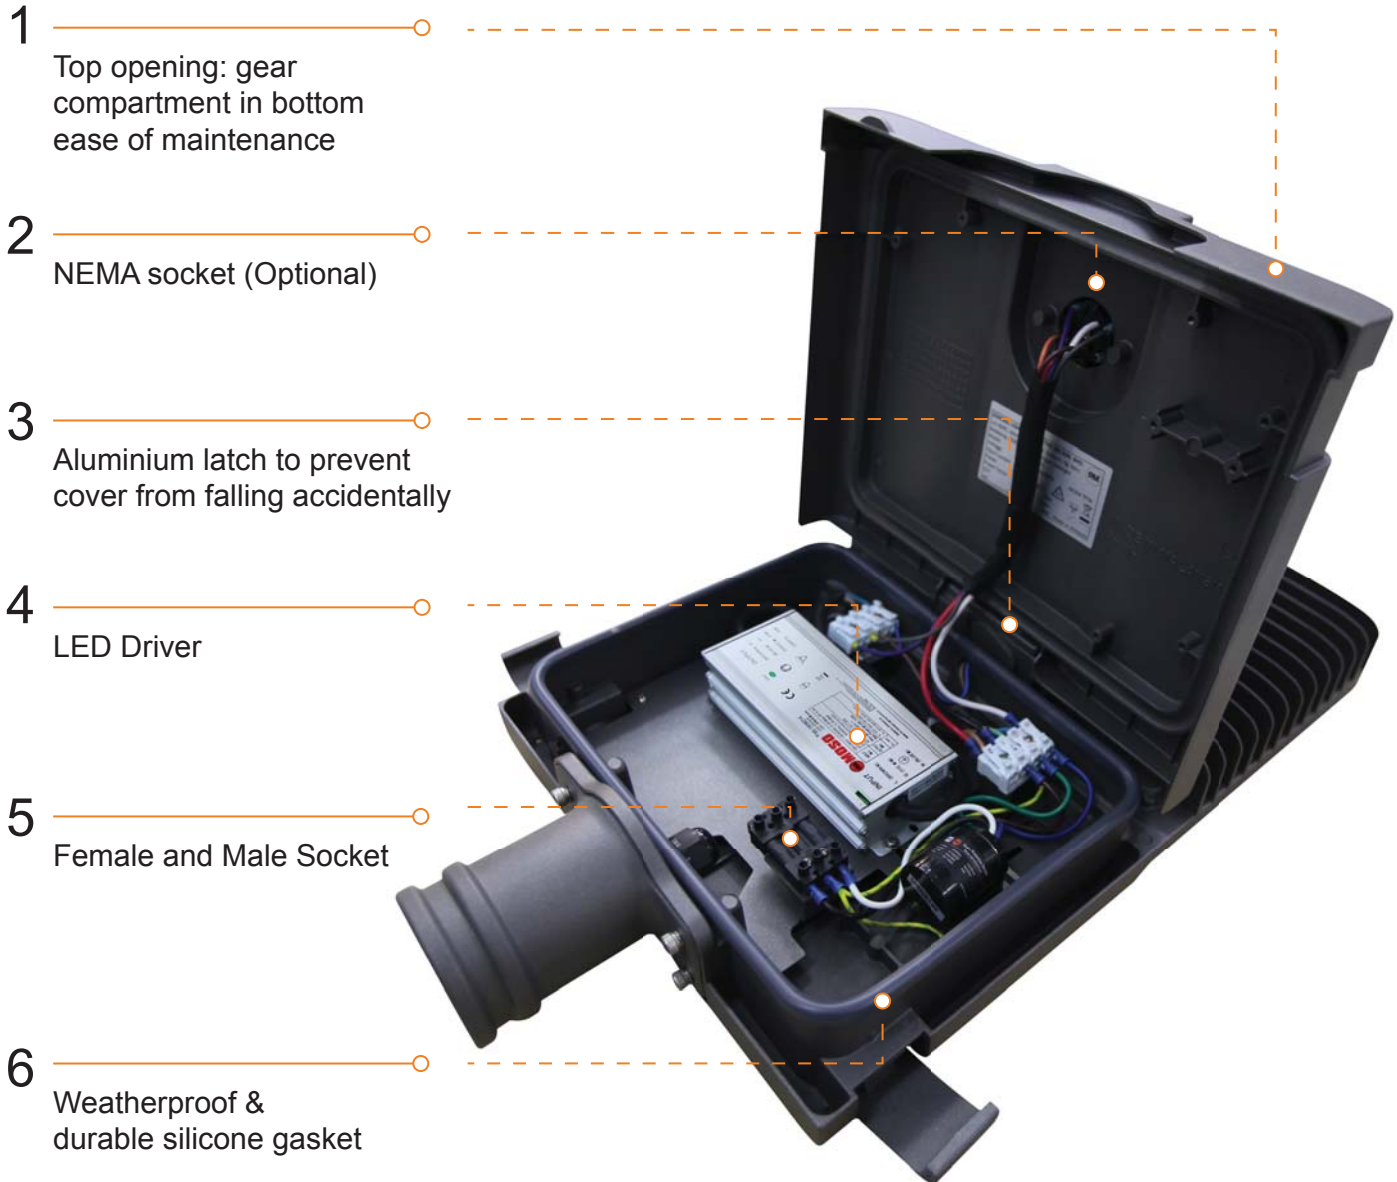

MATERIALS

- Casing material: Die-Cast Aluminum
ADC12, Powder-Coated Finishing
- Cover: 5mm Tempered Glass
- Driver: Dimmable, Programmable
& DALI Compatible 1~10V (Optional)
- NEMA Socket: Support NEMA, ZIGBEE, PLC,
LORA Smart Lighting System (Optional)

*Flux data based on Ta = 35°C, CCT & Lumen + - 10%

Photometric Data

Optional for Adjustable Spigot	Fixed Spigot

OLE Flexi ST

	<p style="text-align: right;">Carton Size: 590 x 360 x 135</p>
--	--

*Suitable for both 48mm & 60mm spigot adaptor

Construction of OLE FLEXI ST

Cut - off connector
(Optional)

Clip lock to open and close
top opening cover

Safety switch cut off power
supply once cover opened
(optional)

NEMA Socket
(Optional)

LED Module