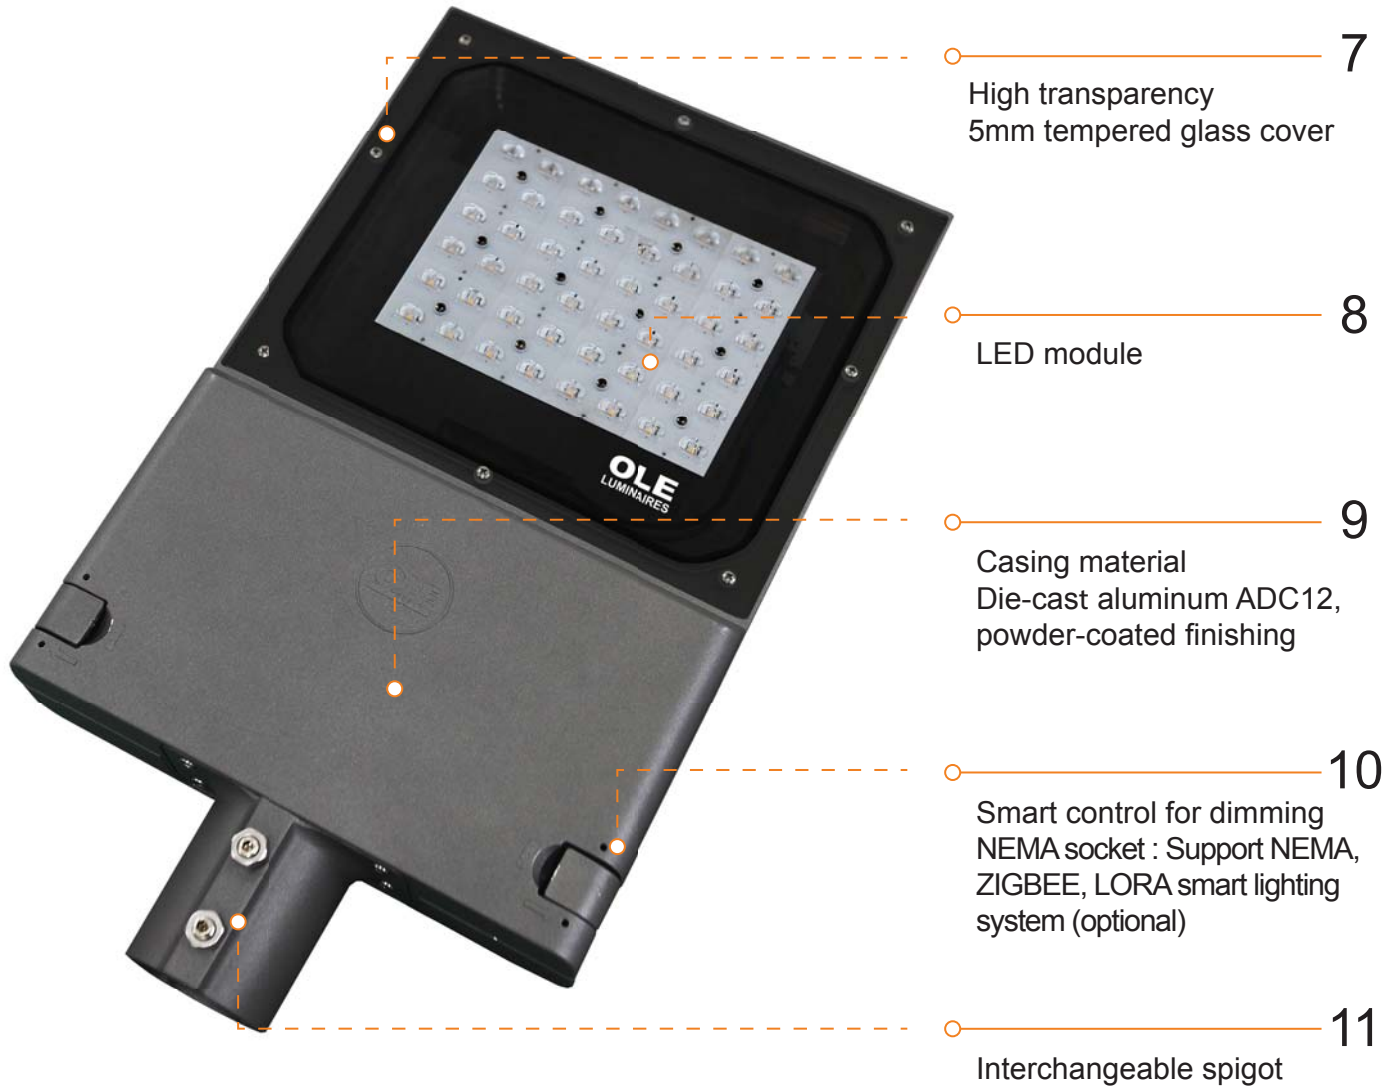

MATERIALS

- Casing material: Die-Cast Aluminum
ADC12, Powder-Coated Finishing
- Cover: 5mm Tempered Glass
- Driver: Dimmable, Programmable
& DALI Compatible 1~10V (Optional)
- NEMA Socket: Support NEMA, ZIGBEE, PLC,
LORA Smart Lighting System (Optional)

*Flux data based on Ta = 35°C, CCT & Lumen + - 10%

Photometric Data

Optional for Adjustable Spigot	Fixed Spigot

OLE Flexi ST

	<p style="text-align: right;">Carton Size: 590 x 360 x 135</p>
--	--

*Suitable for both 48mm & 60mm spigot adaptor

Construction of OLE FLEXI ST

Cut - off connector
(Optional)

Clip lock to open and close
top opening cover

Safety switch cut off power
supply once cover opened
(optional)

NEMA Socket
(Optional)

LED Module