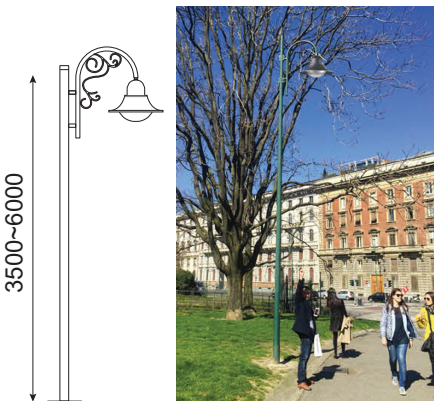

We reserve the right to make technical and design changes.

www.oversealighting.com

OVERSEA LIGHTING & ELECTRIC (M) SDN BHD
Lot 6595, Jalan KP12B, Kawasan Industri Kampung Baru Balakong,
43300 Seri Kembangan, Selangor Darul Ehsan, Malaysia.
Tel : (603) 8964 1878, 8964 1888, 8964 1899
Fax : (603) 8964 1868
Email : info@oversealighting.com