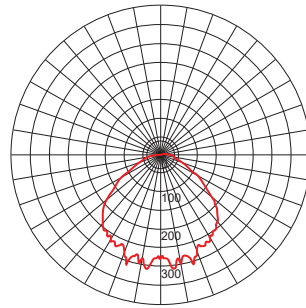

We reserve the right to make technical and design changes.

www.oversealighting.com

OVERSEA LIGHTING & ELECTRIC (M) SDN BHD
Lot 6595, Jalan KP12B, Kawasan Industri Kampung Baru Balakong,
43300 Seri Kembangan, Selangor Darul Ehsan, Malaysia.
Tel : (603) 8964 1878, 8964 1888, 8964 1899
Fax : (603) 8964 1868
Email : info@oversealighting.com