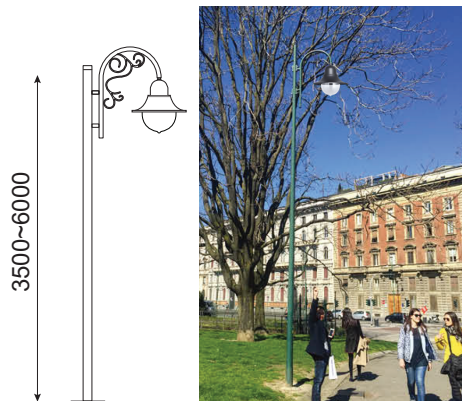

We reserve the right to make technical and design changes.

www.oversealighting.com

OVERSEA LIGHTING & ELECTRIC (M) SDN BHD
Lot 6595, Jalan KP12B, Kawasan Industri Kampung Baru Balakong,
43300 Seri Kembangan, Selangor Darul Ehsan, Malaysia.
Tel : (603) 8964 1878, 8964 1888, 8964 1899
Fax : (603) 8964 1868
Email : info@oversealighting.com