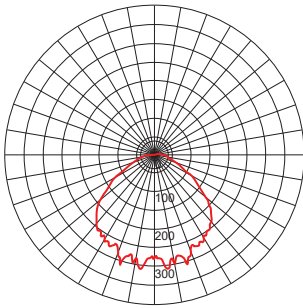

We reserve the right to make technical and design changes.

www.oversealighting.com

OVERSEA LIGHTING & ELECTRIC (M) SDN BHD
Lot 6595, Jalan KP12B, Kawasan Industri Kampung Baru Balakong,
43300 Seri Kembangan, Selangor Darul Ehsan, Malaysia.
Tel : (603) 8964 1878, 8964 1888, 8964 1899
Fax : (603) 8964 1868
Email : info@oversealighting.com