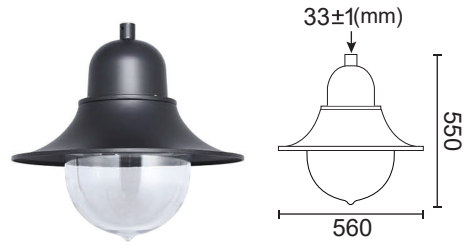

LED AMENITY LIGHT. OLE BTLED

OLE BTLED 607A	
Power	LED 20W~90W (Max)
Efficacy	110lm/W
Weight	5kg
Carton	480x480x480mm (1pc per carton-6.6kg/carton)

OLE BTLED 607B	
Power	LED 20W~90W (Max)
Efficacy	110lm/W
Weight	5.4kg
Carton	480x480x480mm (1pc per carton-7kg/carton)

Protection : IP66
 Input Voltage : AC240V
 Material : Die-Cast Aluminium

Protection : IP66
 Input Voltage : AC240V
 Material : Die-Cast Aluminium

We reserve the right to make technical and design changes.