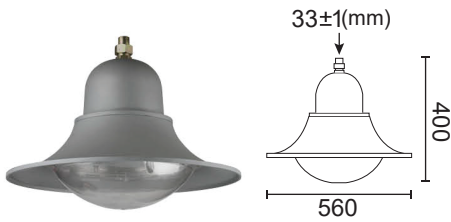

LED AMENITY LIGHT. OLE BTLED

OLE BTLED 607A	
Power	LED 20W~90W (Max)
Efficacy	110lm/W
Weight	5kg
Carton	480x480x480mm (1pc per carton-6.6kg/carton)

OLE BTLED 607B	
Power	LED 20W~90W (Max)
Efficacy	110lm/W
Weight	5.4kg
Carton	480x480x480mm (1pc per carton-7kg/carton)

Protection : IP66
 Input Voltage : AC240V
 Material : Die-Cast Aluminium

Protection : IP66
 Input Voltage : AC240V
 Material : Die-Cast Aluminium

We reserve the right to make technical and design changes.