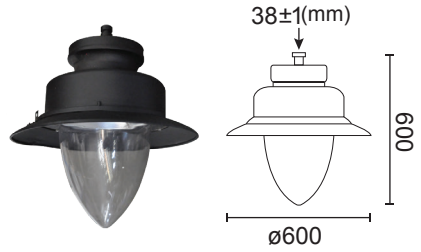

LED AMENITY LIGHT. OLE BMLG/OLE MAL Berry

OLE BMLG 1001A	
Power	LED 30W~150W (Max)
Efficacy	110lm/W
Weight	7.5kg
Carton	600x600x600mm (1pc per carton-8.5kg/carton)

OLE BMLG 1001B	
Power	LED 30W~90W (Max)
Efficacy	110lm/W
Weight	6kg
Carton	520x520x520mm (1pc per carton-7kg/carton)

Protection : IP66
 Input Voltage : AC240V
 Material : Aluminium

Protection : IP66
 Input Voltage : AC240V
 Material : Aluminium Sheet Rotating Cover

We reserve the right to make technical and design changes.