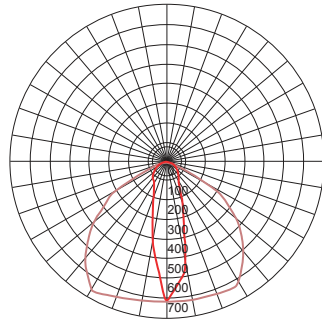

We reserve the right to make technical and design changes.

www.oversealighting.com

OVERSEA LIGHTING & ELECTRIC (M) SDN BHD
Lot 6595, Jalan KPB12B, Kawasan Industri Kampung Baru Balakong,
43300 Seri Kembangan, Selangor Darul Ehsan, Malaysia.
Tel : (603) 8964 1878, 8964 1888, 8964 1899
Fax : (603) 8964 1868
Email : info@oversealighting.com