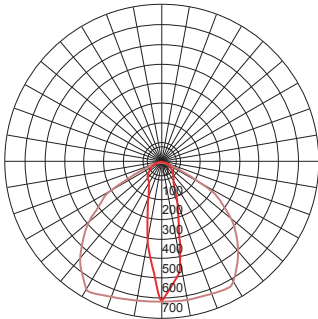

We reserve the right to make technical and design changes.

www.oversealighting.com

OVERSEA LIGHTING & ELECTRIC (M) SDN BHD
Lot 6595, Jalan KPB12B, Kawasan Industri Kampung Baru Balakong,
43300 Seri Kembangan, Selangor Darul Ehsan, Malaysia.
Tel : (603) 8964 1878, 8964 1888, 8964 1899
Fax : (603) 8964 1868
Email : info@oversealighting.com