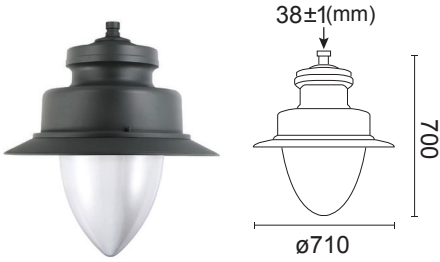

LED AMENITY LIGHT. OLE BMLG/OLE MAL Berry

OLE BMLG 1001A	
Power	LED 30W~150W (Max)
Efficacy	110lm/W
Weight	7.5kg
Carton	600x600x600mm (1pc per carton-8.5kg/carton)

OLE BMLG 1001B	
Power	LED 30W~90W (Max)
Efficacy	110lm/W
Weight	6kg
Carton	520x520x520mm (1pc per carton-7kg/carton)

Protection : IP66
 Input Voltage : AC240V
 Material : Aluminium

Protection : IP66
 Input Voltage : AC240V
 Material : Aluminium Sheet Rotating Cover

We reserve the right to make technical and design changes.