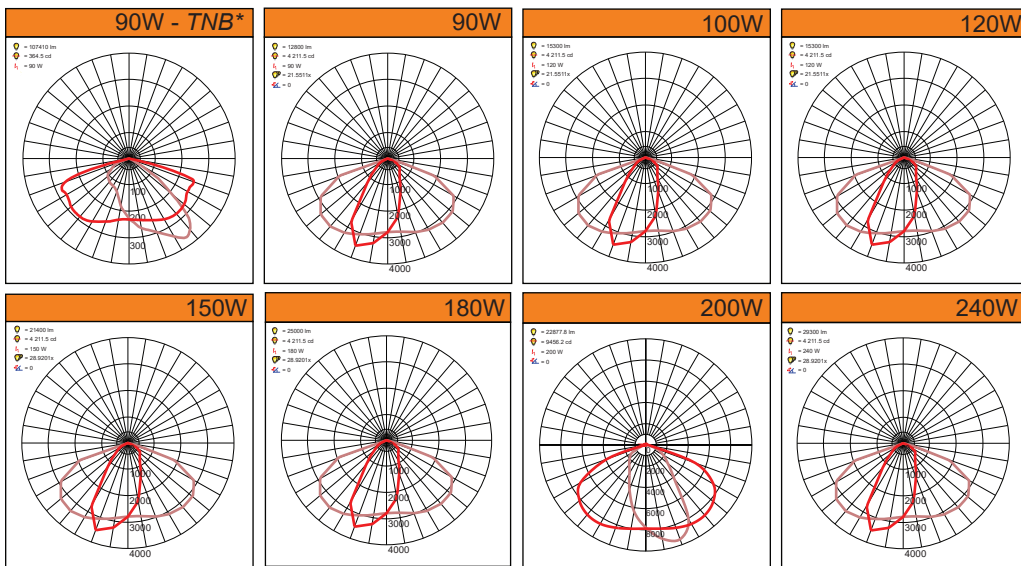

Certified

- Certified by DEKRA & SIRIM.
- CB & CE-LVD certified.
- Compliances : Safety IEC 60598-1, IEC 60598-2-3, IEC 62471, IEC 62778.
- EMC : EN 55015, EN 61547, EN 61000-3-2, EN 61000-3-3.
- UL1598 standard.

Photometric Data

Type of installation on pole mounting (adjustable spigot)