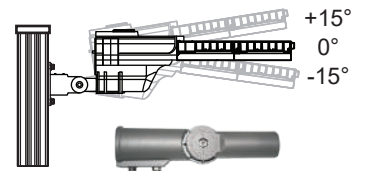

Photometric Data

Type of installation on pole mounting (adjustable spigot)

Post-Top Position

Side-Entry Position

Dimension

OLE Dura ST PRO90 | OLE Dura ST PRO120

Carton Size: 498 x 448 x 236

OLE Dura ST PRO150 | OLE Dura ST PRO180 | OLE Dura ST PRO200 OLE Dura ST PRO240 | OLE Dura ST PRO270 | OLE Dura ST PRO300

Carton Size: 542 x 482 x 245

*Suitable for both 48mm & 60mm spigot adaptor

Construction of OLE DURA ST PRO

Cut - off connector
(Optional)

NEMA Socket
(Optional)

Construction of OLE DURA ST PRO

Clip lock to open and close top opening cover