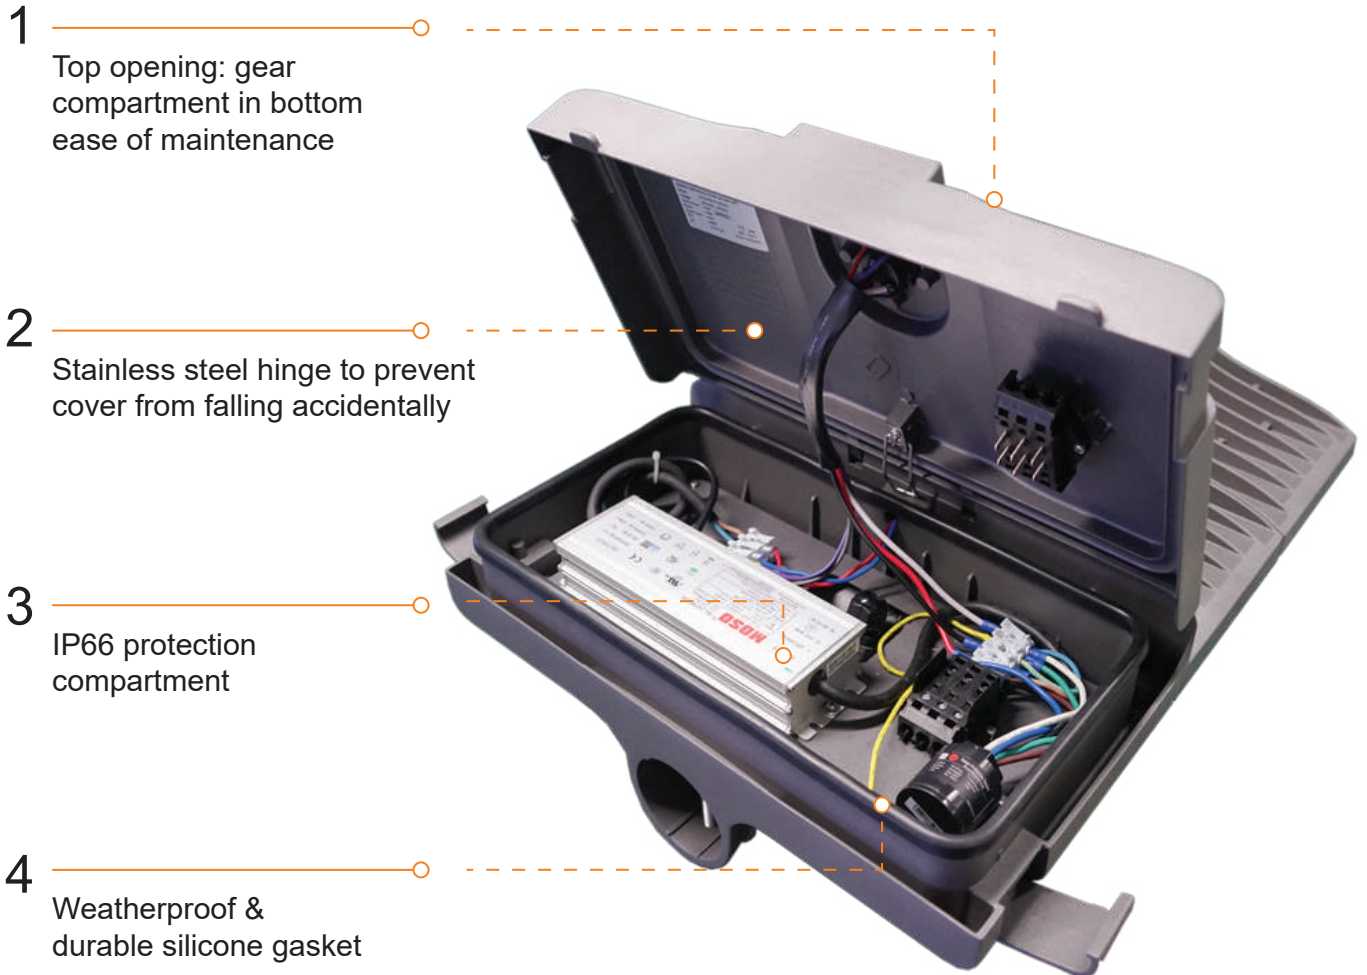

MATERIALS

- Casing material: Die-Cast Aluminum ADC12, Powder-Coated Finishing
- Cover: 5mm Tempered Glass
- Driver: Dimmable, Programmable & DALI Compatible 1~10V (Optional)
- NEMA Socket: Support ZHAGA, NEMA, ZIGBEE, PLC, LORA Smart Lighting System (Optional)

Photometric Data

Type of installation on pole mounting (adjustable spigot)

Post-Top Position

Side-Entry Position

Dimension

OLE Dura ST PRO90 | OLE Dura ST PRO120

Carton Size: 498 x 448 x 236

OLE Dura ST PRO150 | OLE Dura ST PRO180 | OLE Dura ST PRO200 OLE Dura ST PRO240 | OLE Dura ST PRO270 | OLE Dura ST PRO300

Carton Size: 542 x 482 x 245

*Suitable for both 48mm & 60mm spigot adaptor

Construction of OLE DURA ST PRO

Cut - off connector
(Optional)

NEMA Socket
(Optional)

Construction of OLE DURA ST PRO

Clip lock to open and close top opening cover