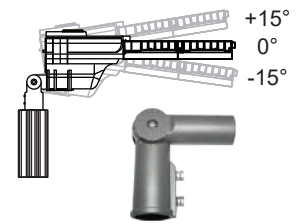

Photometric Data

Type of installation on pole mounting (adjustable spigot)

Post-Top Position

Side-Entry Position

Dimension

OLE Dura ST PRO90 | OLE Dura ST PRO120

Carton Size: 498 x 448 x 236

OLE Dura ST PRO150 | OLE Dura ST PRO180 | OLE Dura ST PRO200 OLE Dura ST PRO240 | OLE Dura ST PRO270 | OLE Dura ST PRO300

Carton Size: 542 x 482 x 245

*Suitable for both 48mm & 60mm spigot adaptor

Construction of OLE DURA ST PRO

Cut - off connector
(Optional)

NEMA Socket
(Optional)

Construction of OLE DURA ST PRO

Clip lock to open and close top opening cover