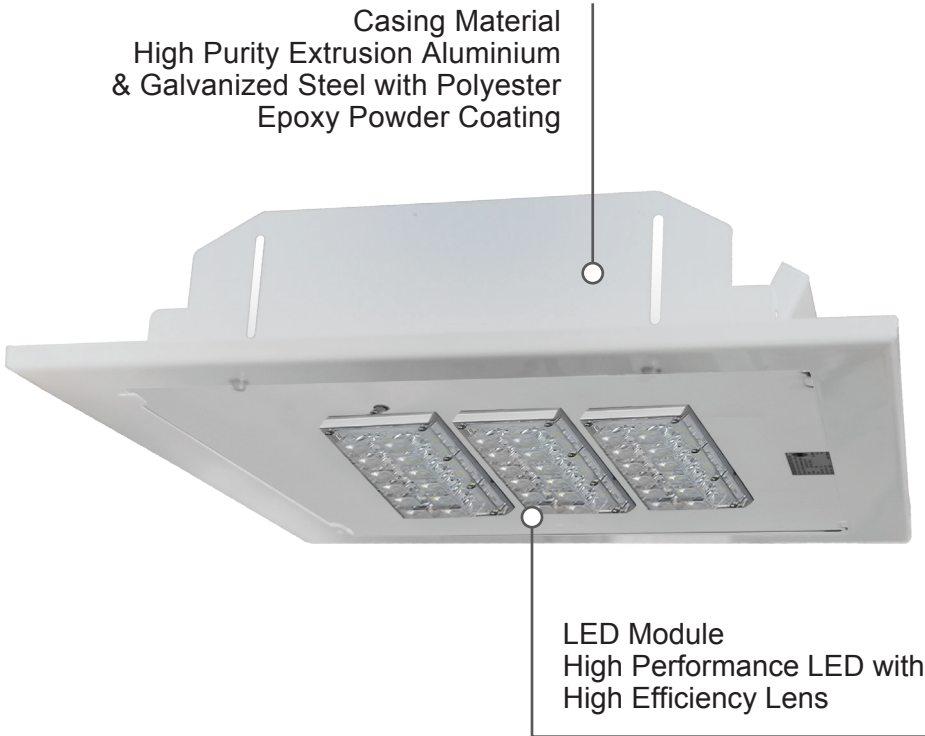

Feature Diagram

LED Module